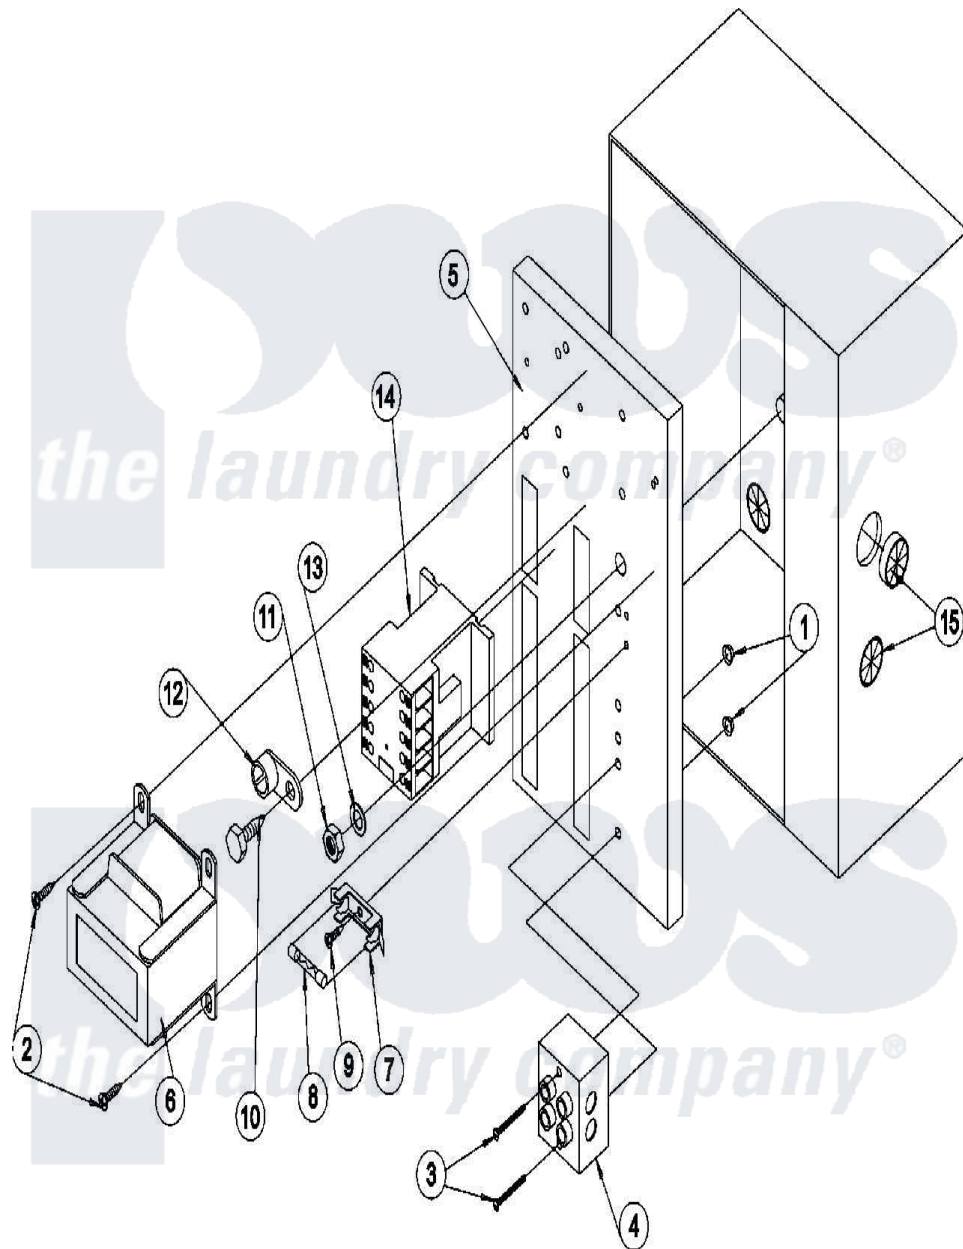

# Maytag MDG75PNVWQ 15 - REAR ELECTRIC PANEL

Maytag Commercial Maytag MDG75PNVWQ Dryer Parts Parts Diagram 15 - REAR ELECTRIC PANEL  
 Click on the part number to view part

Item	Original Part Number	Replaced By	Status	Part Description
000	<a href="#">A000000</a>			Order Part From American Dryer Phone No.508-678-9000
001	A151000	<a href="#">WH12X195</a>		Switch Assembly
002	A150300	<a href="#">5307527001</a>		Switch
003	A150008	<a href="#">150008</a>		6-32 X 1 1
004	A120716	<a href="#">8191125</a>		Footlevel
005	<a href="#">A322817</a>			Plate, Back
"	<a href="#">A882662</a>			Panel, Rear Elec. Complete
006	A882652	<a href="#">W10148697</a>		Ad-25-30-5
007	A136008	<a href="#">136008</a>		Fuse Block
008	A136049	<a href="#">136049</a>		0.75A 25
009	A150301	<a href="#">150301</a>		8-18 X 7
010	A150297	<a href="#">150297</a>		10x1 2 He
011	A152004	<a href="#">8182933</a>		Nut, Hex
012	A121010	<a href="#">121010</a>		14-4 Termi
013	A153002	<a href="#">8182939</a>		Washer, Lock
014	A132459	<a href="#">132459</a>		Abb Non-Re