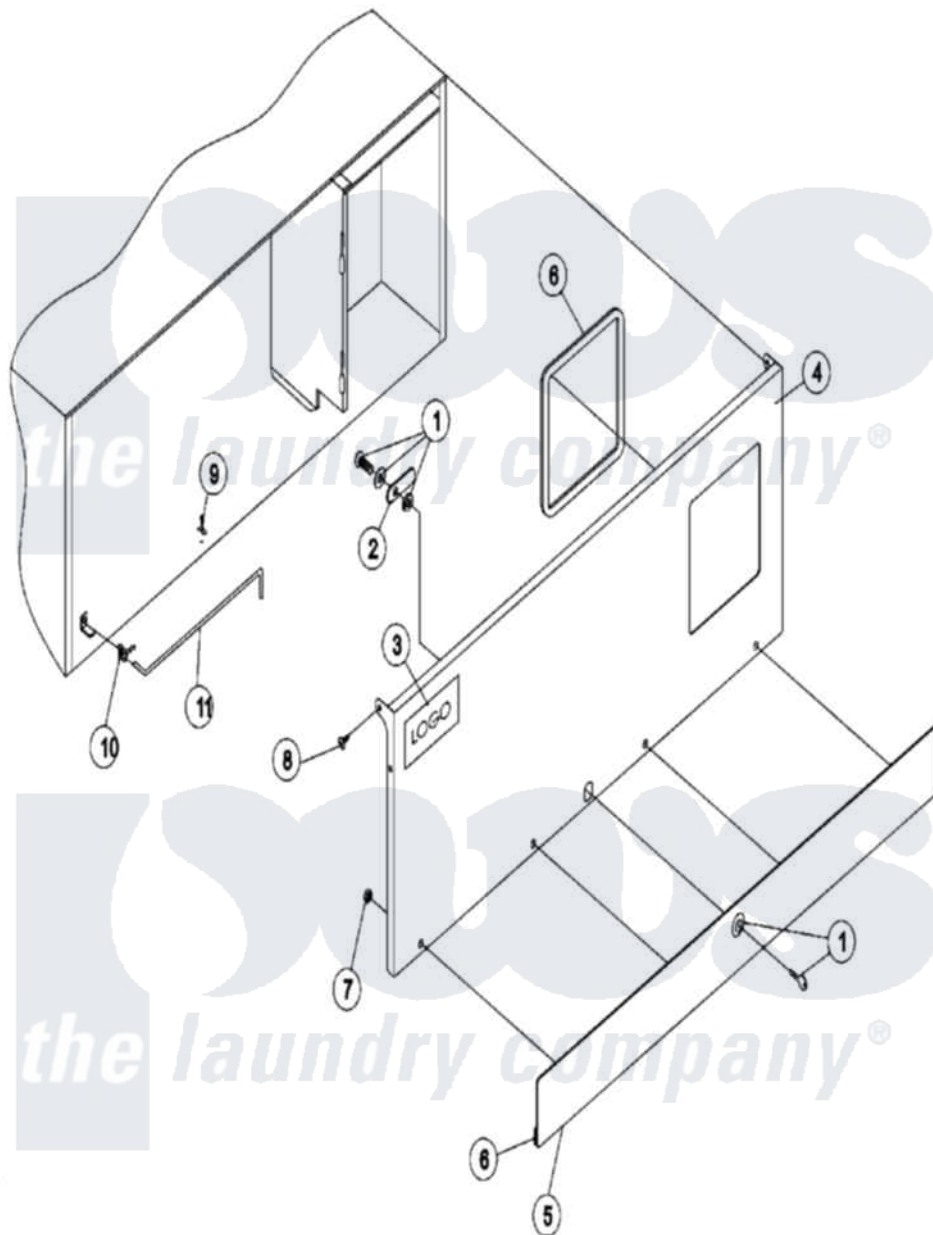

Maytag MDG75PNVWW 01 - CONTROL DOOR

Maytag [Commercial Maytag MDG75PNVWW Dryer Parts](#) Parts Diagram 01 - CONTROL DOOR
 Click on the part number to view part

| Item | Original Part Number | Replaced By | Status | Part Description |
|------|-------------------------|------------------------|---------------|--|
| 000 | A000000 | | | Order Part From American Dryer Phone No.508-678-9000 |
| 001 | A160017 | | Not Available | LOCK, SPECIAL DUMMY |
| 002 | A160016 | 160016 | | 1 1/4 Str |
| 003 | A112353 | | | Logo |
| 004 | A883510 | 883510 | | White 75V |
| " | A883511 | | | Control Door W/Trim BSQ |
| 005 | A883485 | | | Strip, Trim Blk |
| 006 | A117604 | 117604 | | 1 8 Thk X |
| 007 | A152014 | 152014 | | 1 4-20 Ser |
| 008 | A150317 | 150317 | | 10-16 X 3 |
| 009 | A102603 | 102603 | | Richco Con |
| 010 | A102601 | | Not Available | CLIP, RETAINER (CONTROL DOOR ROD) |
| 011 | A102502 | 102502 | | 12.625 Con |