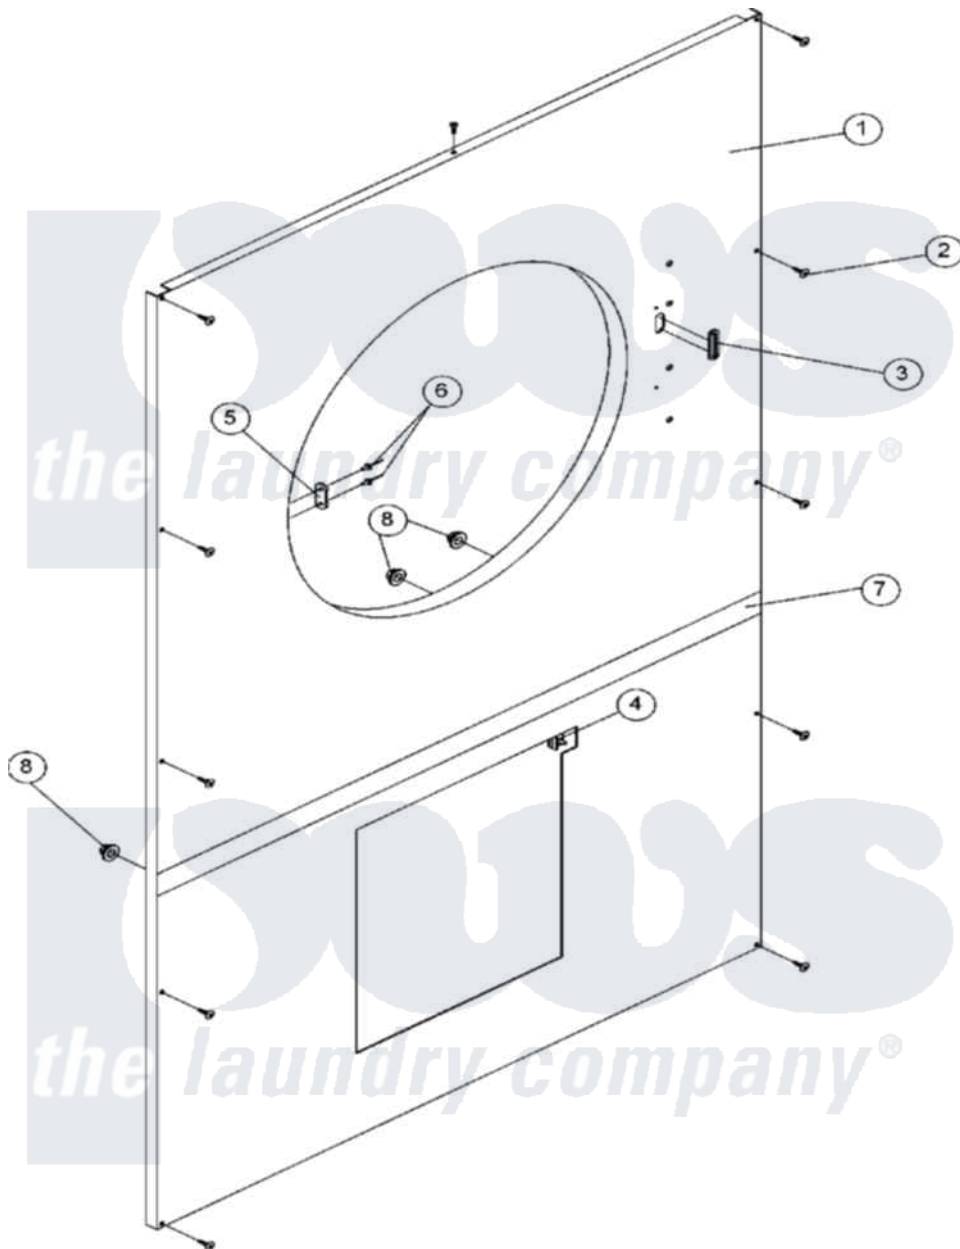

Maytag MDG75PNVWW 04 - FRONT PANEL

Maytag [Commercial Maytag MDG75PNVWW Dryer Parts](#) Parts Diagram 04 - FRONT PANEL
 Click on the part number to view part

| Item | Original Part Number | Replaced By | Status | Part Description |
|------|-------------------------|---------------------------|---------------|--|
| 000 | A000000 | | | Order Part From American Dryer Phone No.508-678-9000 |
| 001 | A883515 | 883515 | | White 50V |
| " | A883516 | | | Panel, Front Right Hand BSQ |
| 002 | A150309 | W10146761 | | 10-16 X 1 |
| 003 | A121405 | 121405 | | Rubber Gro |
| 004 | A122116 | | Not Available | SWITCH, LINT BASKET |
| 005 | A170330 | | Not Available | LATCH, DOOR (FRICTION) |
| 006 | A154215 | 154215 | | 5 32 X 1 4 |
| 007 | A883486 | | | Trim, Front Panel Blk |
| 008 | A152014 | 152014 | | 1 4-20 Ser |