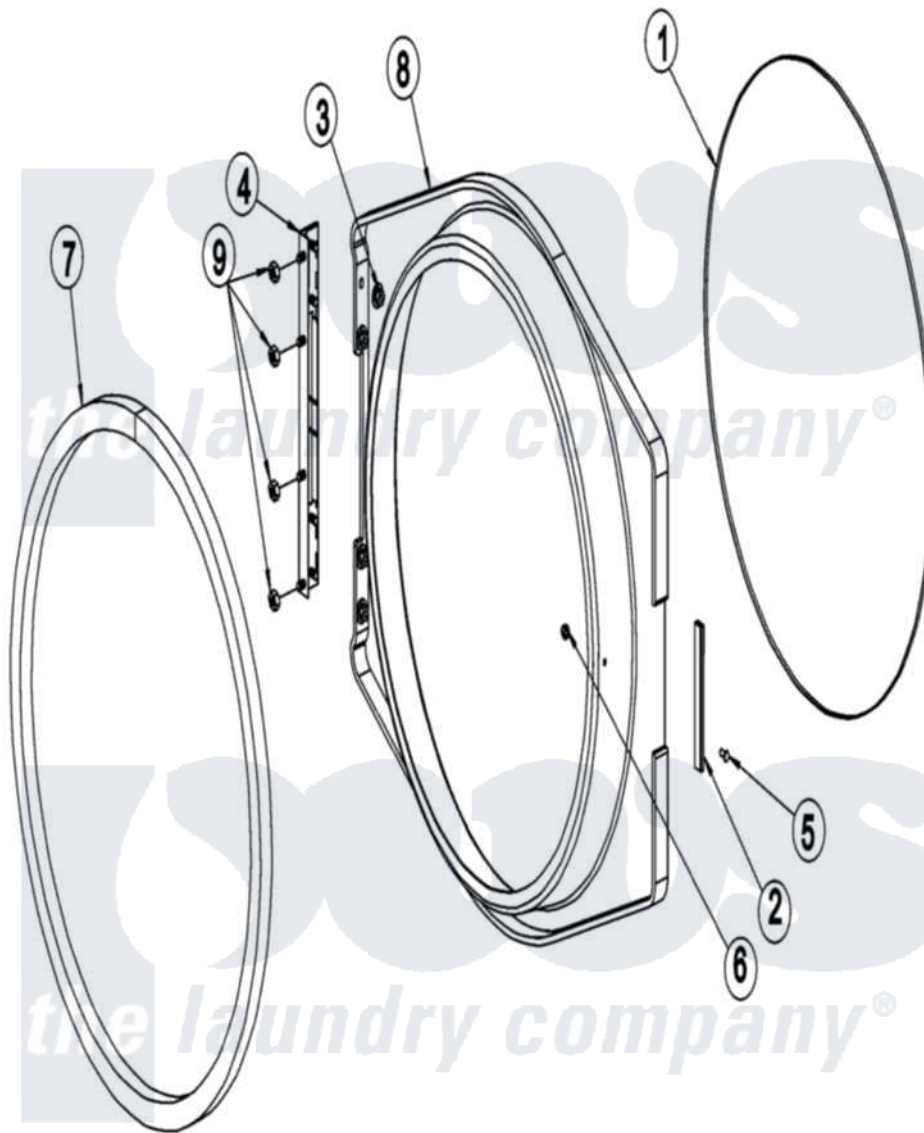

Maytag MDG75PNVWW 06 - MAIN DOOR

Maytag [Commercial Maytag MDG75PNVWW Dryer Parts](#) Parts Diagram 06 - MAIN DOOR
 Click on the part number to view part

Item	Original Part Number	Replaced By	Status	Part Description
000	A000000			Order Part From American Dryer Phone No.508-678-9000
001	A102210	102210		20 7 16 D
"	A170731	170731		10.3 Oz BL
002	A102328	102328		37 64 Wide
003	A152014	152014		1 4-20 Ser
004	A801524		Not Available	BLACK DOOR HINGE
005	A150120	150120		10-32 x 7 16
006	A151010	151010		10-32 Hi-C
007	A102349		Not Available	GASKET, DOOR (69 1/2")
008	A882991	W10148763		Formed Bla
009	A152014	152014		1 4-20 Ser