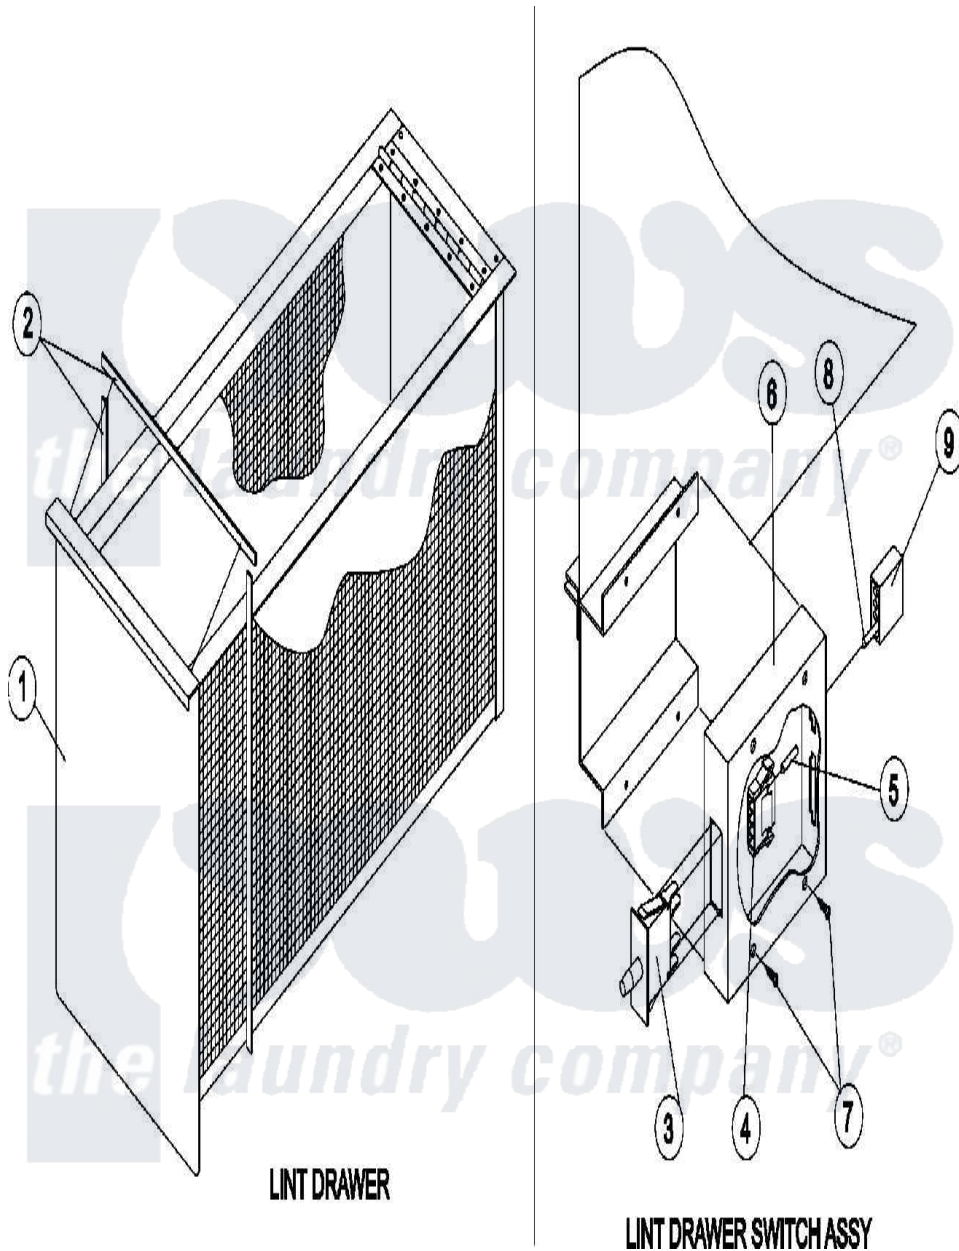

Maytag MDG75PNVWW 07 - LINT DRAWER/SWITCH

Maytag Commercial Maytag MDG75PNVWW Dryer Parts Parts Diagram 07 - LINT DRAWER/SWITCH
 Click on the part number to view part

Item	Original Part Number	Replaced By	Status	Part Description
000	A000000			Order Part From American Dryer Phone No.508-678-9000
001	A882871			Lint Drawer White
"	A882918			Lint Drawer BSQ
002	A117605	117605		1 4thk X 3
003	A122116		Not Available	SWITCH, LINT BASKET
004	A122605	122605		4 Pin Cmnl
005	A122701	122701		MNL Socket
"	A122801	W10146716		Mate-N-Loc
006	A304136	304136		81-25-30-5
"	A818087		Not Available	SWITCH BOX, LINT DRAWER ASSY
007	A150301	150301		8-18 X 7
008	A122700	122700		MNL Pin S
009	A122604	W10146714		4 Pin Cmnl