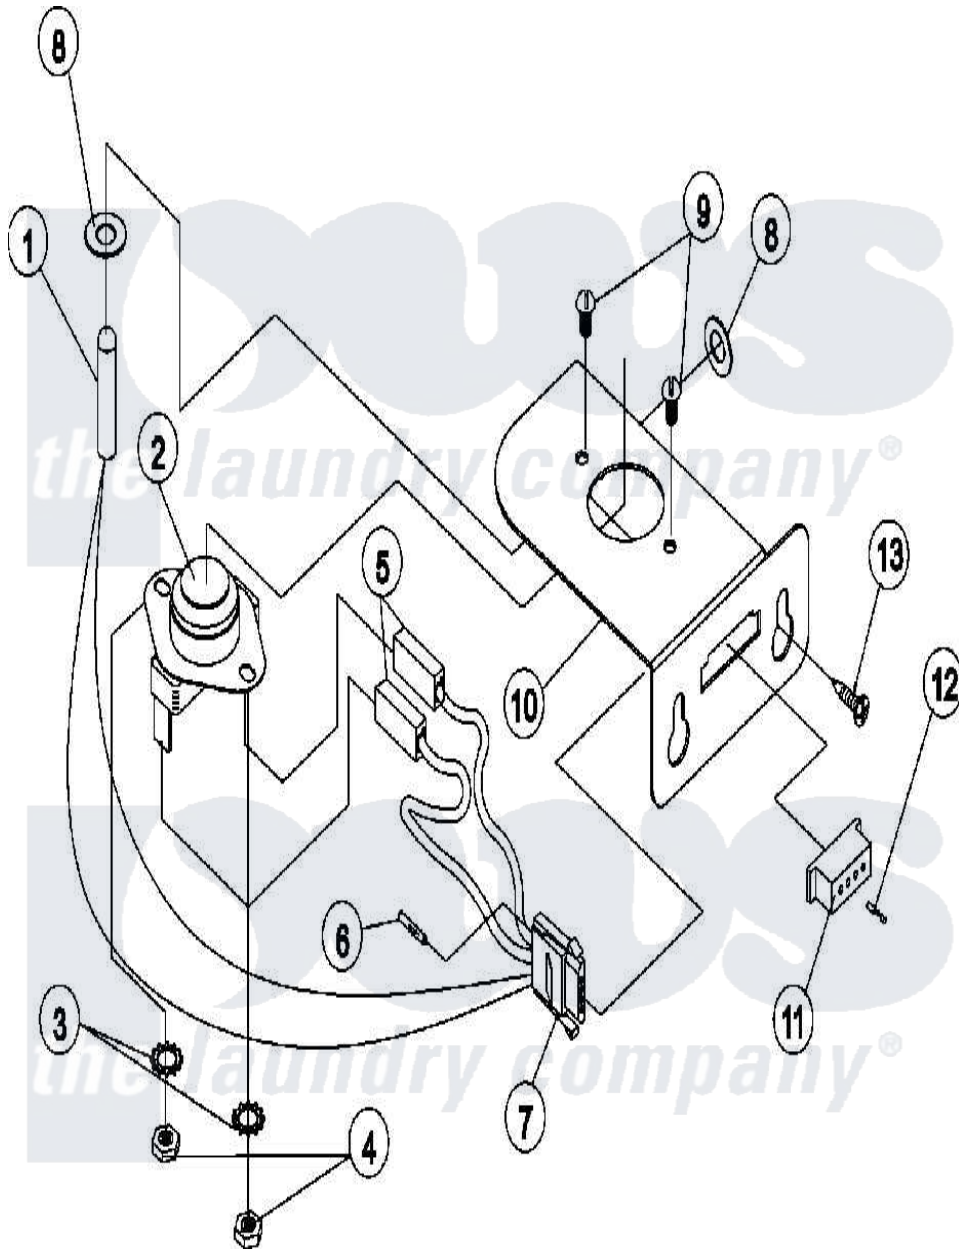

Maytag MDG75PNVWW 09 - SENSOR BRACKET

Maytag [Commercial Maytag MDG75PNVWW Dryer Parts](#) Parts Diagram 09 - SENSOR BRACKET
 Click on the part number to view part

| Item | Original Part Number | Replaced By | Status | Part Description |
|------|-------------------------|---------------------------|--------|--|
| 000 | A000000 | | | Order Part From American Dryer Phone No.508-678-9000 |
| 001 | A880251 | W10147995 | | 1 4 Tem |
| 002 | A130103 | W10146725 | | L225 Tod3 |
| 003 | A153010 | 153010 | | 6 Internal |
| 004 | A152000 | 152000 | | 6-32 HEX N |
| 005 | A121028 | 121028 | | 1 4 X .032 |
| 006 | A122701 | 122701 | | MNL Socket |
| 007 | A122605 | 122605 | | 4 Pin Cmnl |
| 008 | A154007 | 8182949 | | Fastener, Push-On |
| 009 | A150005 | 150005 | | 6-32 X 1 4 |
| 010 | A322062 | | | Bracket, Sensor |
| " | A824051 | 824051 | | Ad50v-758V |
| 011 | A122604 | W10146714 | | 4 Pin Cmnl |
| 012 | A122700 | 122700 | | MNL Pin S |
| 013 | A150301 | 150301 | | 8-18 X 7 |