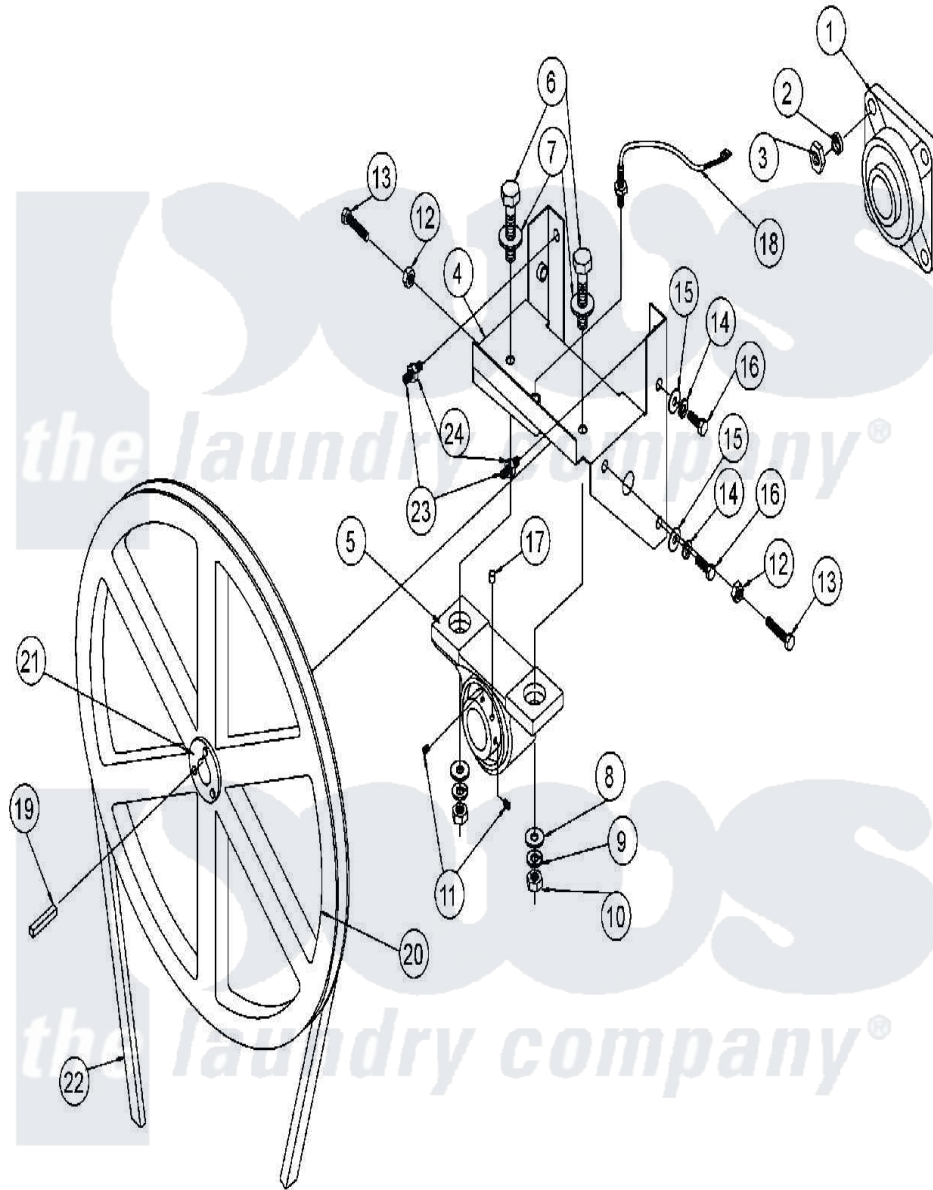

Maytag MDG75PNVWW 10 - TUMBLER BEARING

Maytag Commercial Maytag MDG75PNVWW Dryer Parts Parts Diagram 10 - TUMBLER BEARING
 Click on the part number to view part

Item	Original Part Number	Replaced By	Status	Part Description
000	A000000			Order Part From American Dryer Phone No.508-678-9000
001	A880220		Not Available	BEARING, FLANGE
002	A153025	153025		9 16 Lock
003	A152050	152050		9 16-12 He
004	A882543	882543		Tumbler PB be
"	A882545	882545		Tumbler PB be
005	A880202	W10147978		1 3 8 Pil
"	A880779	W10148037		1 3 8 PB
006	A150601	150601		3 8-16 X 2
007	A153004	153004		3 8 X 1
008	A153004	153004		3 8 X 1
009	A153005	153005		3 8 Split
010	A152005	152005		3 8-16 Hex
011	A154326		Not Available	SCREW, CONE POINT SET (No.5/16-24 X 3/8")
012	A152004	8182933		Nut, Hex

013	A150621	150621	5 16-18 X
014	A153002	8182939	Washer, Lock
015	A153004	153004	3 8 X 1
016	A150501	150501	5 16-18 X
017	A102120	170608	.25 X .25
018	A824807	824807	Rotational
019	A100735	100735	50-65-75 S
020	A101100	Not Available	PULLEY, 18" (NON-REVERSING)
021	A101110	101110	L X 1 Bus
022	A100108	W10146555	5I680 Belt
023	A150610	150610	5 16-18 X
024	A152004	8182933	Nut, Hex