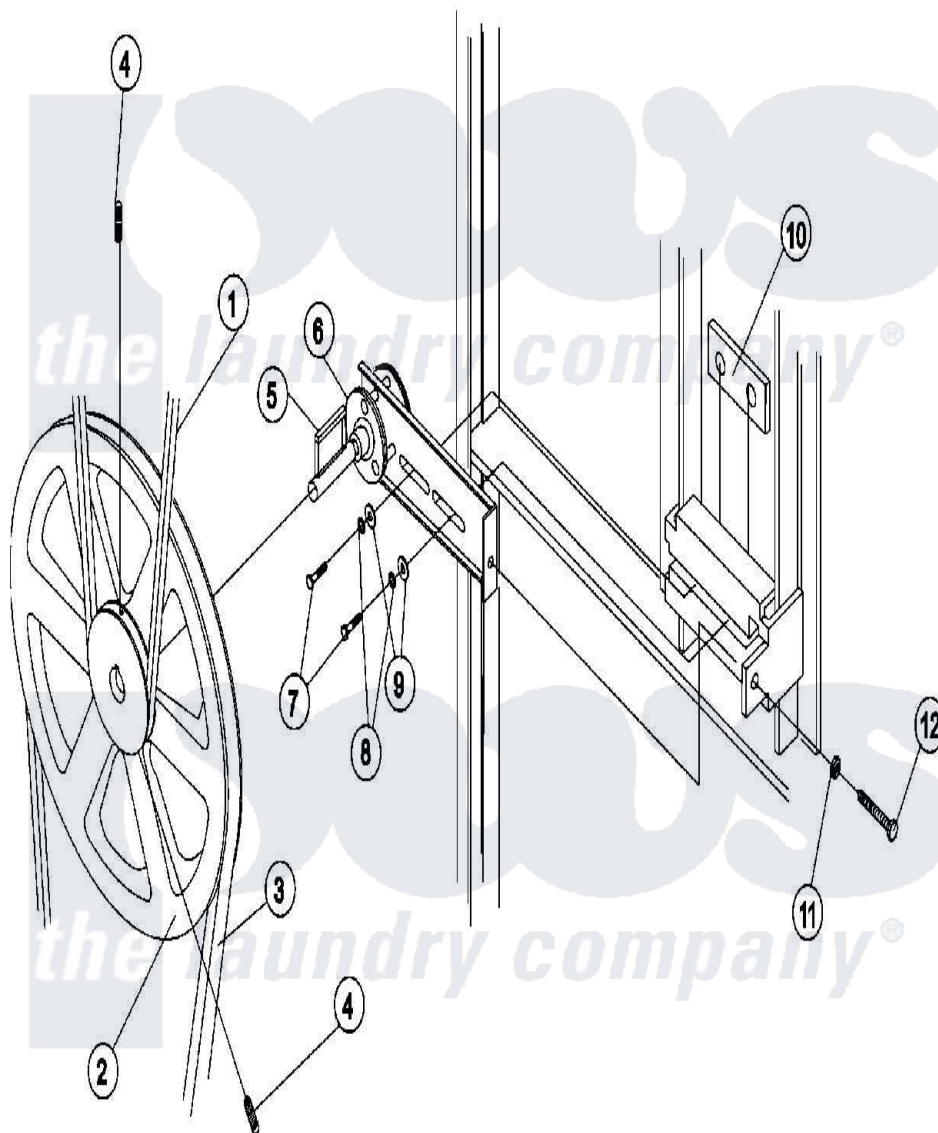

Maytag MDG75PNVWW 11 - IDLER BEARING

Maytag [Commercial Maytag MDG75PNVWW Dryer Parts](#) Parts Diagram 11 - IDLER BEARING
 Click on the part number to view part

Item	Original Part Number	Replaced By	Status	Part Description
000	A000000			Order Part From American Dryer Phone No.508-678-9000
001	A100108	W10146555		5I680 Belt
002	A101140	W10146634		14 X 3 C
003	A100194	W10146604		4I-720 V-B
004	A154301	154301		5 16-18 X
005	A100705	100705		3 16 X 3
006	A882576	882576		Std. Steel
007	A150617	150617		3 8-16 X 1
008	A153005	153005		3 8 Split
009	A153004	153004		3 8 X 1
010	A801009	801009		Idler Squa
011	A152004	8182933		Nut, Hex
012	A150509	150509		5 16-18 X