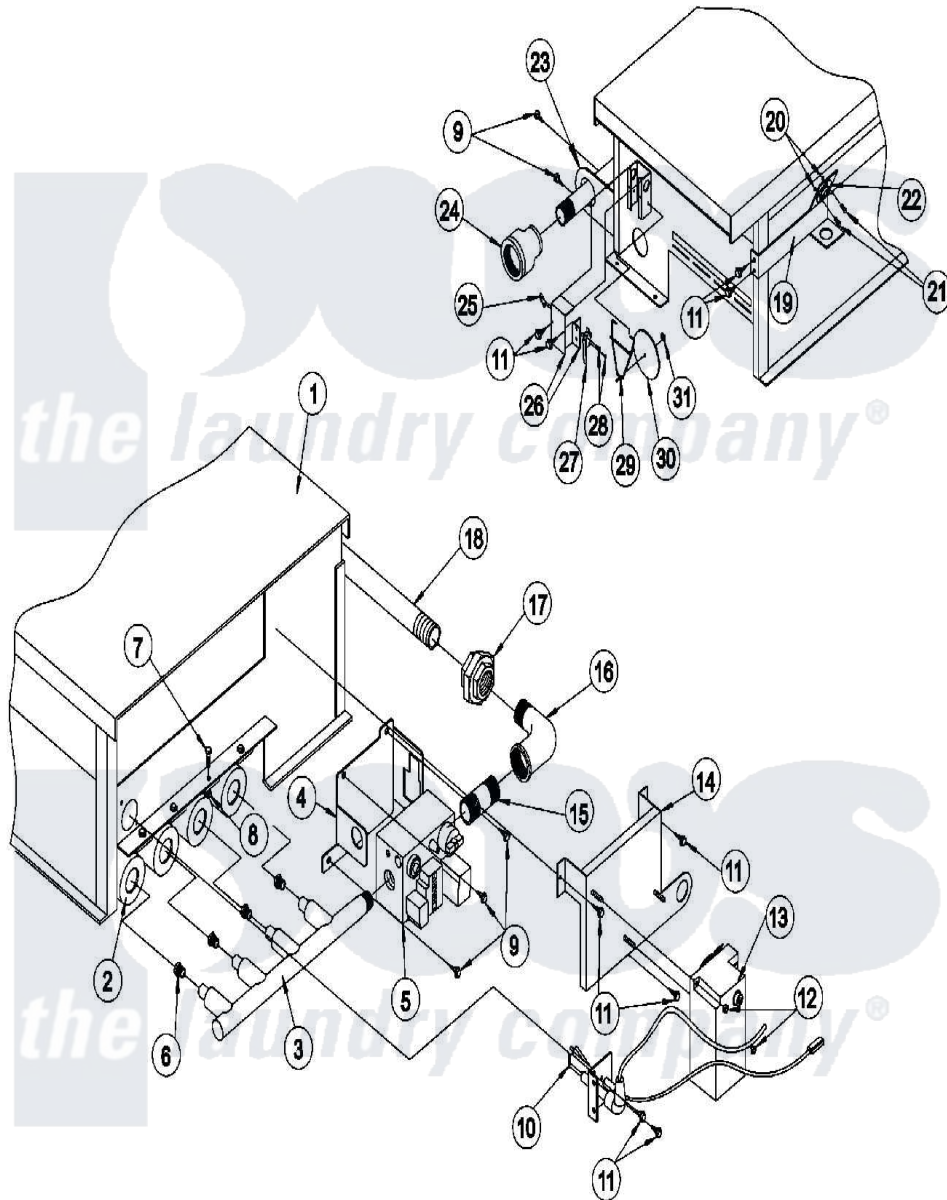

# Maytag MDG75PNVWW 12 - GAS BURNER

Maytag Commercial Maytag MDG75PNVWW Dryer Parts Parts Diagram 12 - GAS BURNER  
 Click on the part number to view part

Item	Original Part Number	Replaced By	Status	Part Description
000	<a href="#">A000000</a>			Order Part From American Dryer Phone No.508-678-9000
001	A814832	<a href="#">814832</a>		Ad-75V-758
"	A882898	<a href="#">882898</a>		Ad-758dv N
"	A882899	<a href="#">882899</a>		Ad-758dv L
002	A141105	<a href="#">W10146749</a>		Large Gas
003	A141210	<a href="#">141210</a>		3 4 4-Por
004	A318714	<a href="#">318714</a>		Brkt For H
005	A128927		Not Available	VALVE, GAS (REDUNDANT) (1/2" 24 VAC, NATURAL GAS)
"	A880960	<a href="#">W10148110</a>		1 2 24V D
"	A883329	<a href="#">W10148916</a>		Mdg-75V LP
006	A140803	<a href="#">140803</a>		Burner Ori
"	A140819	<a href="#">140819</a>		Burner Ori
007	A150103	<a href="#">150103</a>		8-32 X 3 4
008	A150001	<a href="#">150001</a>		6-32 X 1 2