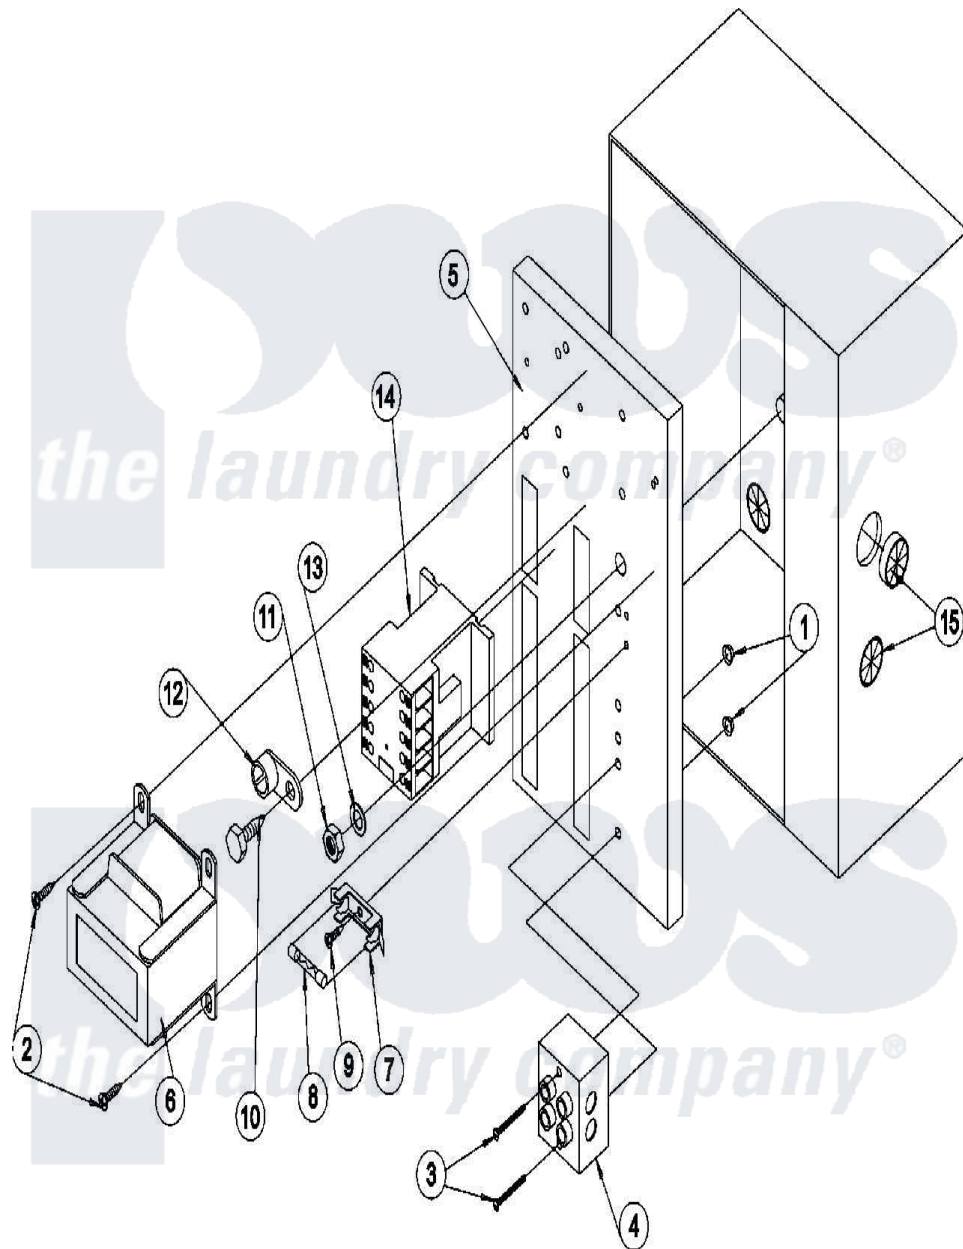

Maytag MDG75PNVWW 15 - REAR ELECTRIC PANEL

Maytag [Commercial Maytag MDG75PNVWW Dryer Parts](#) Parts Diagram 15 - REAR ELECTRIC PANEL
 Click on the part number to view part

Item	Original Part Number	Replaced By	Status	Part Description
000	A000000			Order Part From American Dryer Phone No.508-678-9000
001	A151000	WH12X195		Switch Assembly
002	A150300	5307527001		Switch
003	A150008	150008		6-32 X 1 1
004	A120716	8191125		Footlevel
005	A322817			Plate, Back
"	A882662			Panel, Rear Elec. Complete
006	A882652	W10148697		Ad-25-30-5
007	A136008	136008		Fuse Block
008	A136049	136049		0.75A 25
009	A150301	150301		8-18 X 7
010	A150297	150297		10x1 2 He
011	A152004	8182933		Nut, Hex
012	A121010	121010		14-4 Termi
013	A153002	8182939		Washer, Lock
014	A132459	132459		Abb Non-Re