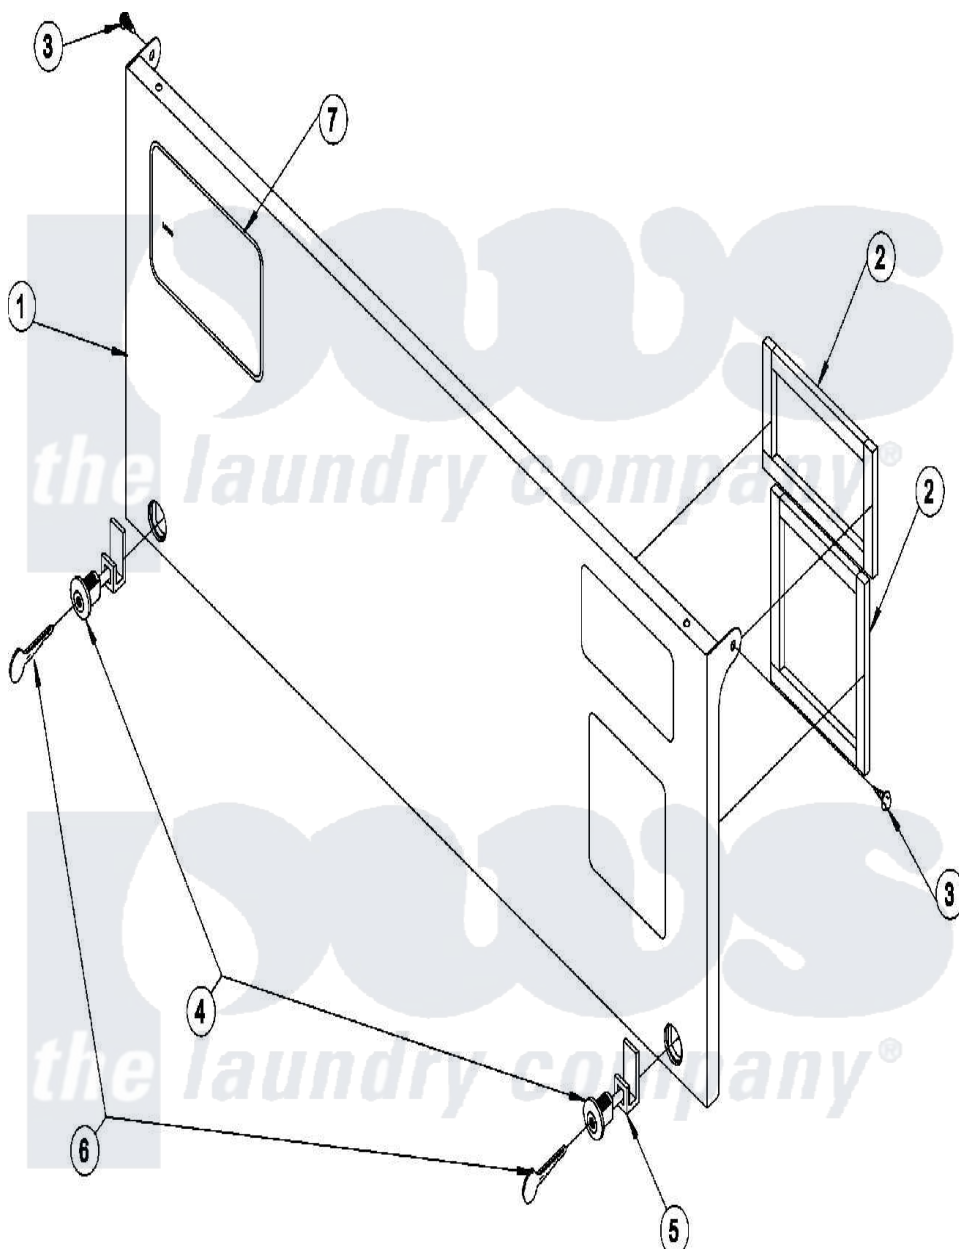

Maytag MDG76PCBWS 01 - CONTROL DOOR

Maytag [Commercial Maytag MDG76PCBWS Dryer Parts](#) Parts Diagram 01 - CONTROL DOOR
 Click on the part number to view part

Item	Original Part Number	Replaced By	Status	Part Description
001	A801839	801839		Ad-78 PH7
"	A883831	883831		White 78 P
002	A117605	117605		1 4thk X 3
003	A150317	150317		10-16 X 3
004	A160015	160015		7 8 Mk-10
005	A160052	W10146773		1 Cam Wit
006	A160104	160104		Key For Mk
007	A112343	112343		Maytag Log