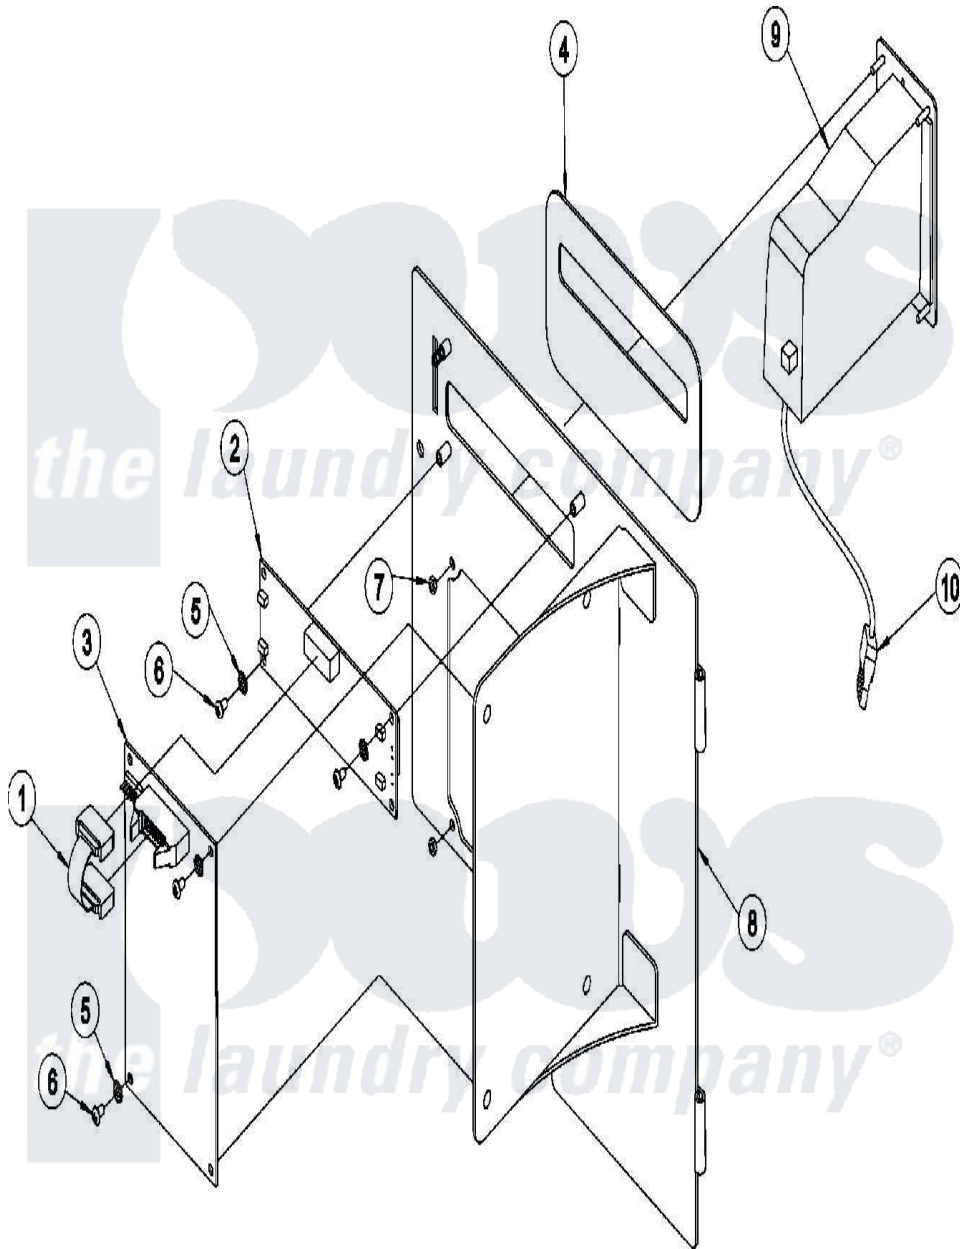

Maytag MDG76PCBWS 02 - CONTROL PANEL

Maytag Commercial Maytag MDG76PCBWS Dryer Parts Parts Diagram 02 - CONTROL PANEL
 Click on the part number to view part

Item	Original Part Number	Replaced By	Status	Part Description
001	A137250		Not Available	CABLE, COIN RIBBON PHASE 7
002	A137270	137270		16 x 1 Large
003	A883941	883941		PH 7.3.2 G
004	A112575	112575		Phase 7.3
005	A153010	153010		6 Internal
006	A150005	150005		6-32 X 1.4
007	A152102	152102		M3 Metric
008	A802541	802541		Ad-78 PH7
"	A883944			Control Panel Assembly
009	A881163	W10148208		25 Cent U.
"	A883774	883774		Hanke Opti
010	A122633	122633		3 Pin Conn