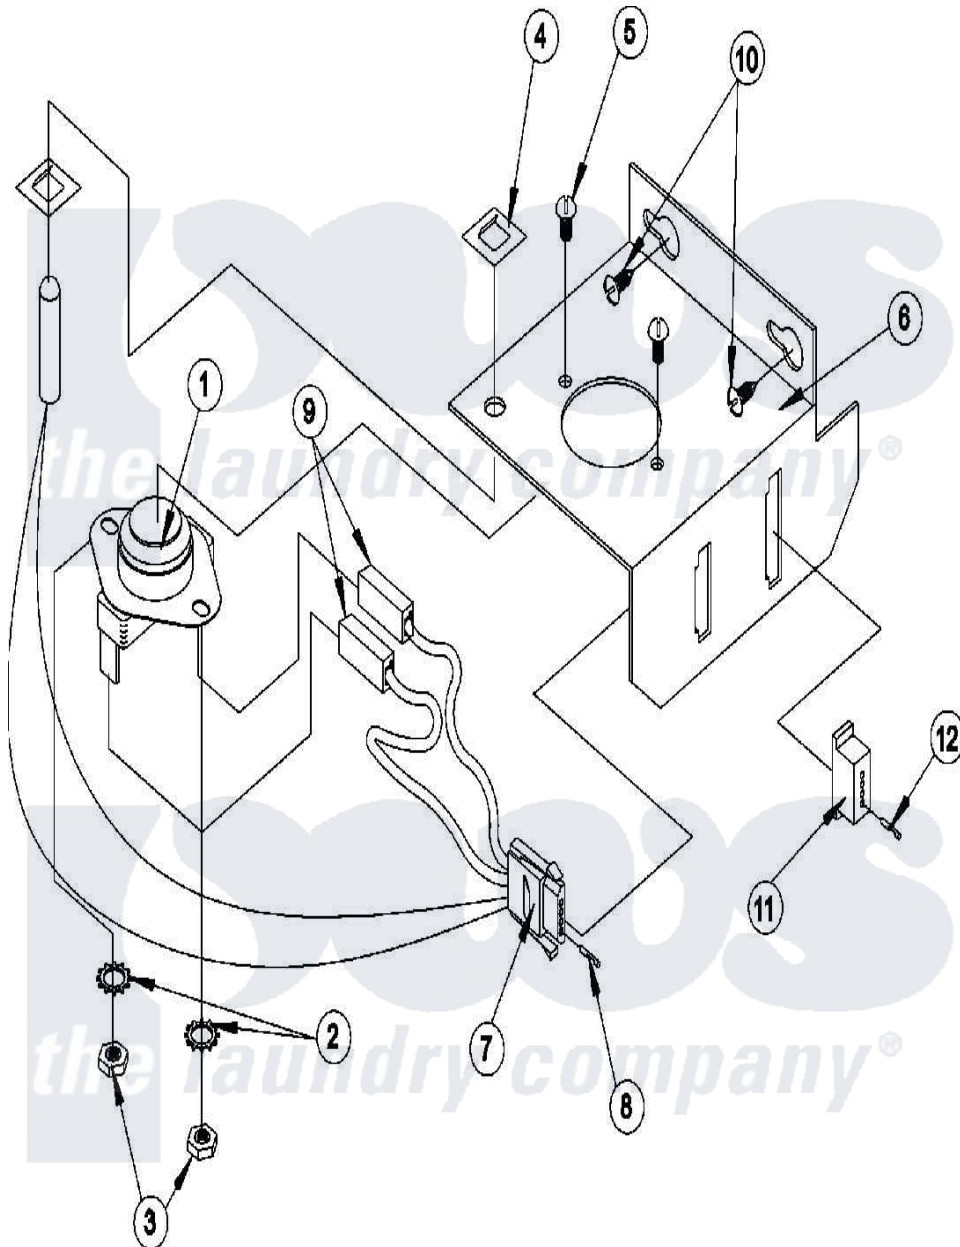

Maytag MDG76PCBWS 08 - SENSOR BRACKET

Maytag [Commercial Maytag MDG76PCBWS Dryer Parts](#) Parts Diagram 08 - SENSOR BRACKET
 Click on the part number to view part

Item	Original Part Number	Replaced By	Status	Part Description
001	A130103	W10146725		L225 Tod3
002	A153010	153010		6 Internal
003	A152000	152000		6-32 HEX N
004	A154007	8182949		Fastener, Push-On
005	A150002	150002		6-32 X 1
006	A881912	881912		ADG-78 Tem
007	A122605	122605		4 Pin Cmnl
"	A880251	W10147995		1 4 Tem
008	A122701	122701		MNL Socket
009	A121028	121028		1 4 X.032
010	A150301	150301		8-18 X 7
011	NLA		Not Available	CONNECTOR ONLY, 4-PIN
012	A122700	122700		MNL Pin S
"	A122801	W10146716		Mate-N-Loc