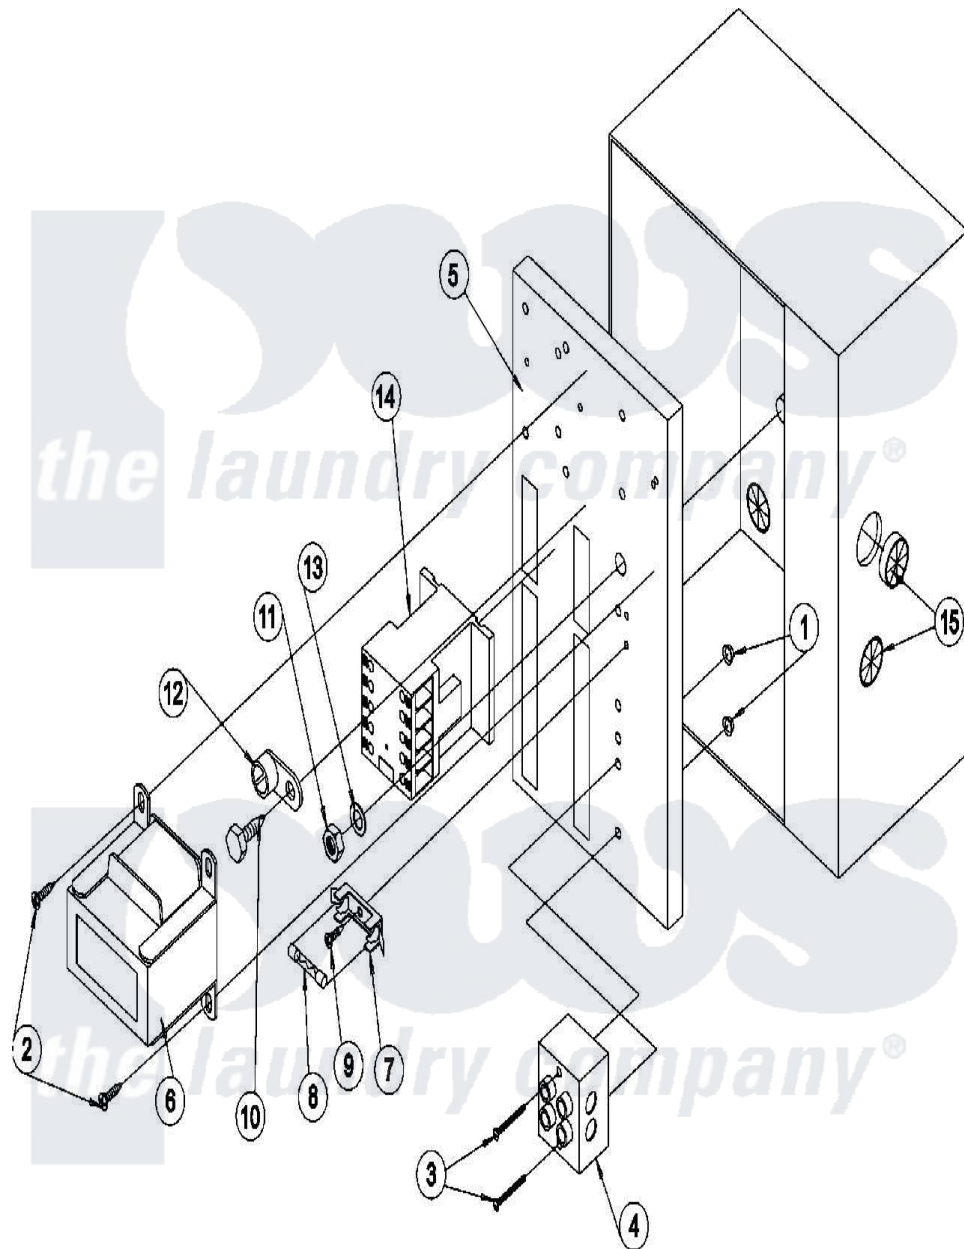

# Maytag MDG76PCBWS 14 - REAR ELECTRIC PANEL

Maytag Commercial Maytag MDG76PCBWS Dryer Parts Parts Diagram 14 - REAR ELECTRIC PANEL  
 Click on the part number to view part

Item	Original Part Number	Replaced By	Status	Part Description
001	A151000	<a href="#">WH12X195</a>		Switch Assembly
002	A150300	<a href="#">5307527001</a>		Switch
003	A150008	<a href="#">150008</a>		6-32 X 1 1
004	A120716	<a href="#">8191125</a>		Footlevel
005	A322812	<a href="#">322812</a>		Backelect
"	<a href="#">A822817</a>			Assembly, Rear Panel Complete
006	A822794	<a href="#">822794</a>		MIg55-82 P
007	A136008	<a href="#">136008</a>		Fuse Block
008	A136049	<a href="#">136049</a>		0.75A 25
009	A150301	<a href="#">150301</a>		8-18 X 7
010	A150297	<a href="#">150297</a>		10x1 2 He
011	A152004	<a href="#">8182933</a>		Nut, Hex
012	A121010	<a href="#">121010</a>		14-4 Termini
013	A153002	<a href="#">8182939</a>		Washer, Lock
014	A132514	<a href="#">132514</a>		12A 3PH
015	A121300	<a href="#">W10149174</a>		Open Close