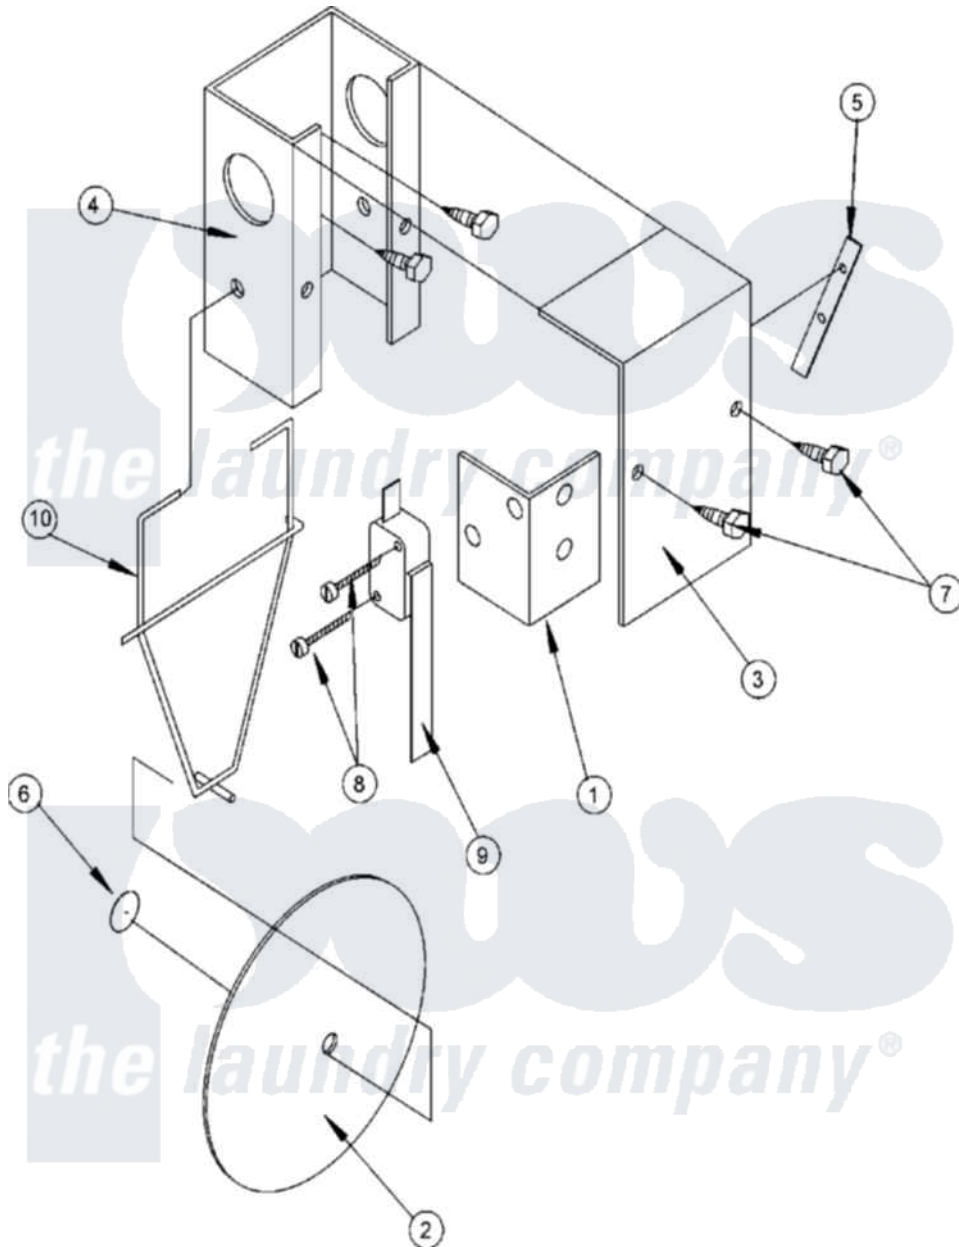

Maytag MDG76PCBWS 17 - SAIL SWITCH

Maytag [Commercial Maytag MDG76PCBWS Dryer Parts](#) Parts Diagram 17 - SAIL SWITCH
 Click on the part number to view part

Item	Original Part Number	Replaced By	Status	Part Description
001	A319203		Not Available	BRACKET, SAIL SWITCH MOUNTING
002	A319202	W10146866		Sail Switch
003	A319201	319201		Sailswitch
004	A319200			Box, Sail Switch
005	A154004	154004		Tinnerman
006	A154002	154002		1 8 Push O
007	A150300	5307527001		Switch
008	A150303	150303		4 X 3 4 P
009	A122200	122200		Sail Switch
"	A881706	881706		Ad-95 Sail
010	A105500	W10146641		Std Sail S