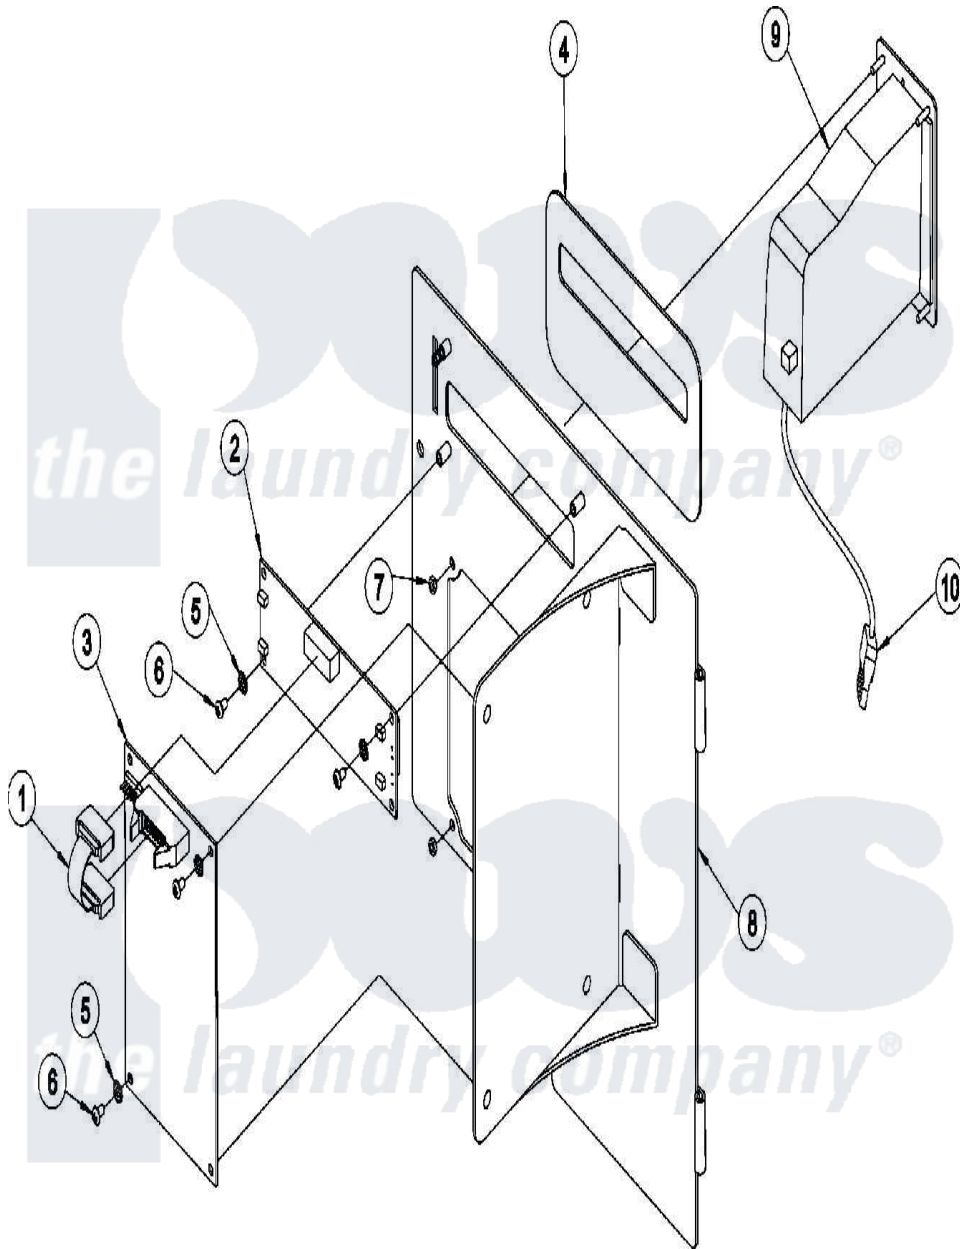

Maytag MDG76PCBWW 02 - CONTROL PANEL

Maytag [Commercial Maytag MDG76PCBWW Dryer Parts](#) Parts Diagram 02 - CONTROL PANEL
 Click on the part number to view part

Item	Original Part Number	Replaced By	Status	Part Description
001	A137250		Not Available	CABLE, COIN RIBBON PHASE 7
002	A137270	137270		16 x 1 Large
003	A883941	883941		PH 7.3.2 G
004	A112575	112575		Phase 7.3
005	A153010	153010		6 Internal
006	A150005	150005		6-32 X 1.4
007	A152102	152102		M3 Metric
008	A802541	802541		Ad-78 PH7
"	A883944			Control Panel Assembly
009	A881163	W10148208		25 Cent U.
"	A883774	883774		Hanke Opti
010	A122633	122633		3 Pin Conn