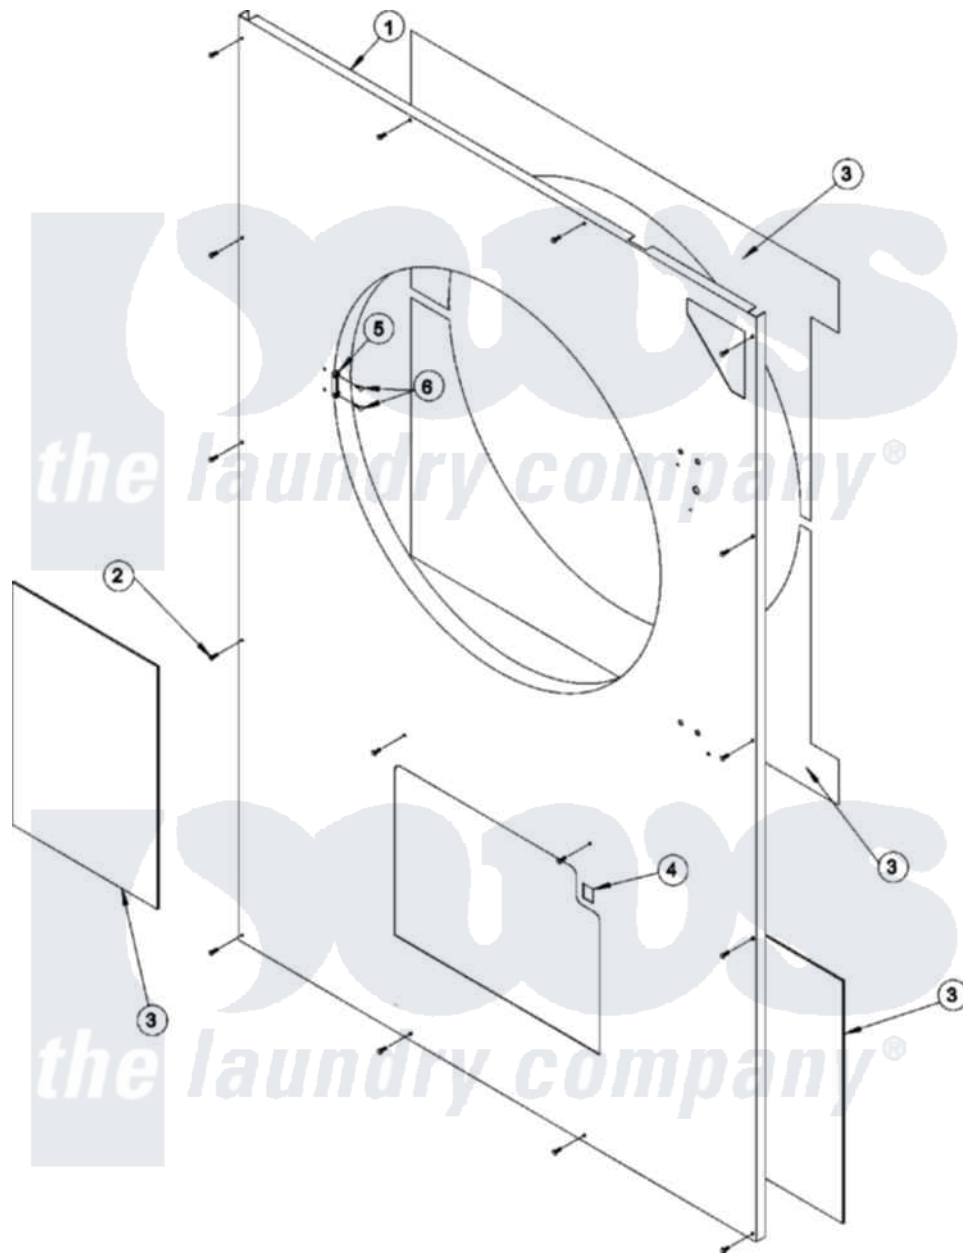

Maytag MDG76PCBWW 05 - FRONT PANEL

Maytag [Commercial Maytag MDG76PCBWW Dryer Parts](#) Parts Diagram 05 - FRONT PANEL
 Click on the part number to view part

Item	Original Part Number	Replaced By	Status	Part Description
001	A883809	883809		Ad-78 Coin
"	A883811	883811		White Ad-7
002	A150313	150313		10-16 X 1
"	A150318	150318		25IP Stick
003	A116147	W10146673		13 X 18 1
"	A116320	116320		AD78 SQ DR
"	A116321	116321		AD78 Botto
004	A122002	W10146710		Spst Door
005	A881987		Not Available	FRICITION DOOR LATCH KIT
006	A154215	154215		5 32 X 1 4