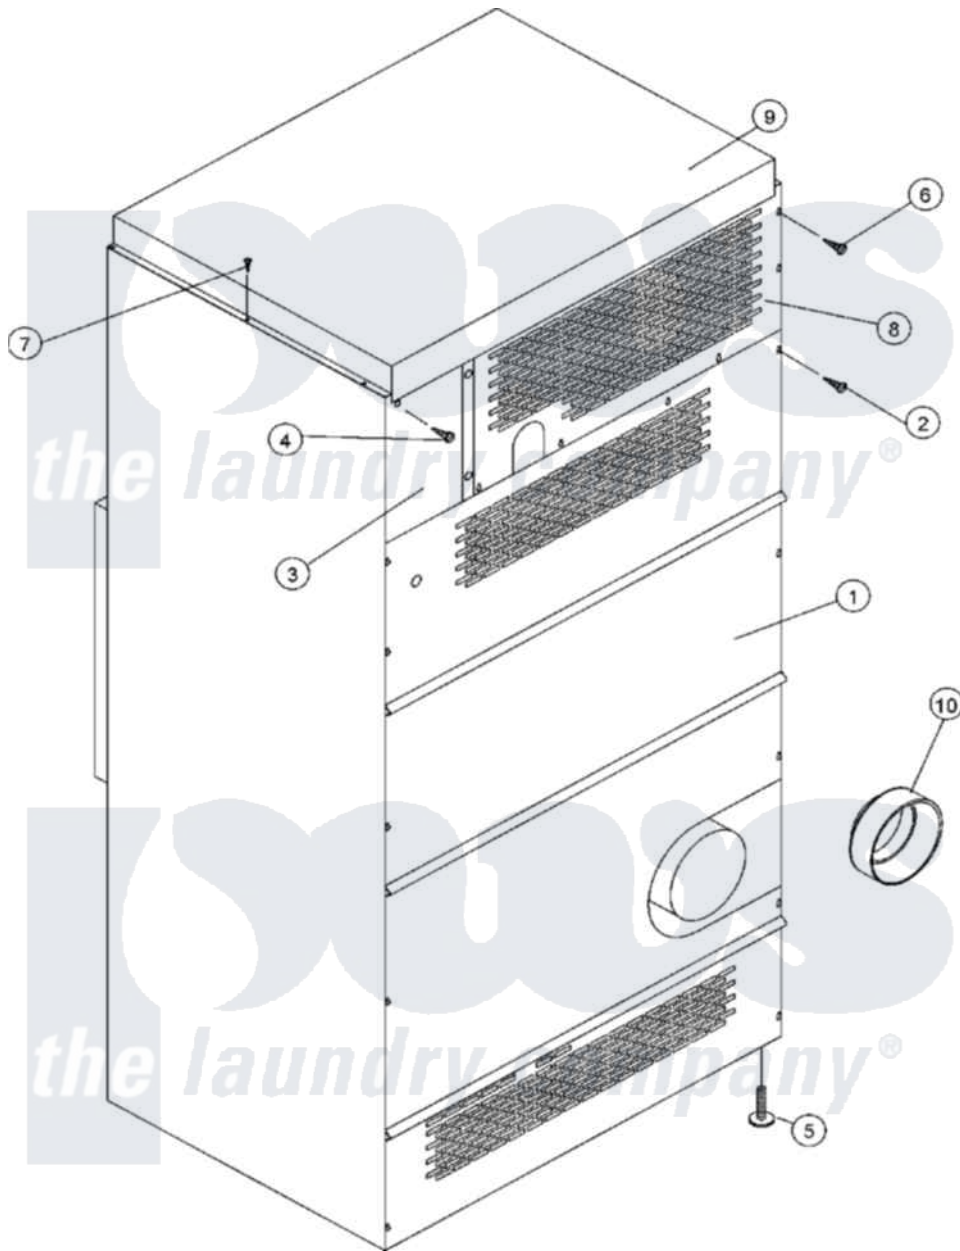

Maytag MDG76PCBWW 18 - BACK GUARD

Maytag Commercial Maytag MDG76PCBWW Dryer Parts Parts Diagram 18 - BACK GUARD
 Click on the part number to view part

Item	Original Part Number	Replaced By	Status	Part Description
001	A314501	W10146854		Ad-78 Bott
002	A150301	150301		8-18 X 7
003	A322809	322809		Back Elect
004	A150301	150301		8-18 X 7
005	A103500	103500		LEVELING L
006	A150301	150301		8-18 X 7
007	A150300	5307527001		Switch
008	A314738	314738		ADG-78 Top
009	A314737	W10149326		Ad-78 Oute
010	A882099	W10148609		8 To 10