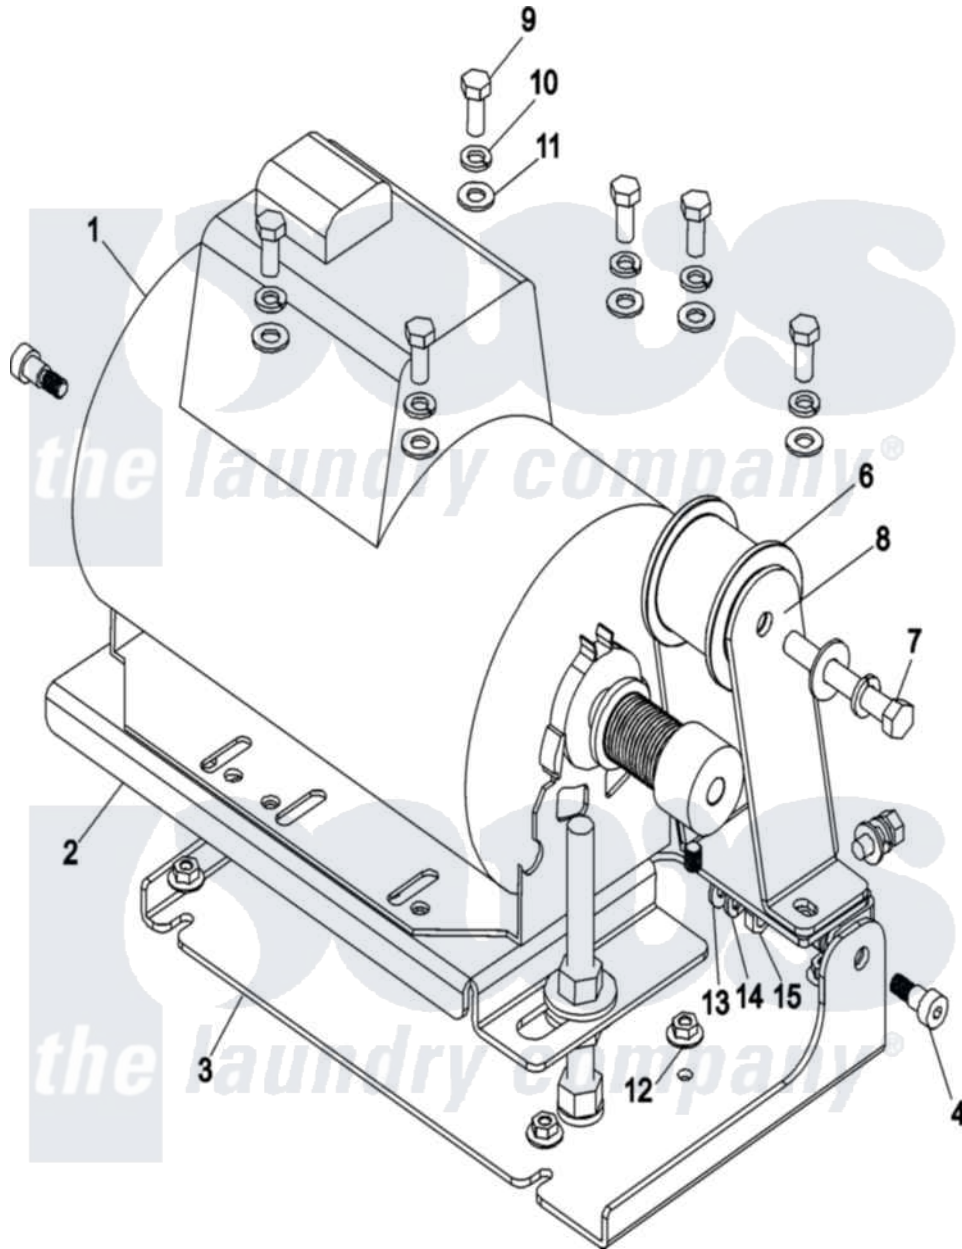

Maytag MDG77PNAWW 03 - MOTOR ASSEMBLY

Maytag Commercial Maytag MDG77PNAWW Dryer Parts Parts Diagram 03 - MOTOR ASSEMBLY
 Click on the part number to view part

Item	Original Part Number	Replaced By	Status	Part Description
001	A181127			1HP 60Hz Motor Only
"	A851442	851442		SL50-75 60
002	A851285			Motor Mnt Clinch Nut Assembly
003	A851284			Motor Mnt Base Assembly
004	A154266	154266		3 8x3 8 5
005	W10124350		Not Available	NOT REQUIRED PART OR SEE NOTE PULLEY INCLUDED W/MOTOR
006	A100281	W10146626		Back Side
007	A150634	150634		3 8-16 X 2
008	A851510	W10147791		SL50 Fixed
009	A150501	150501		5 16-18 X
010	A153002	8182939		Washer, Lock
011	A153001	153001		5 16 Flat
012	A152014	152014		1 4-20 Ser
013	A153018	153018		1 4 Flat