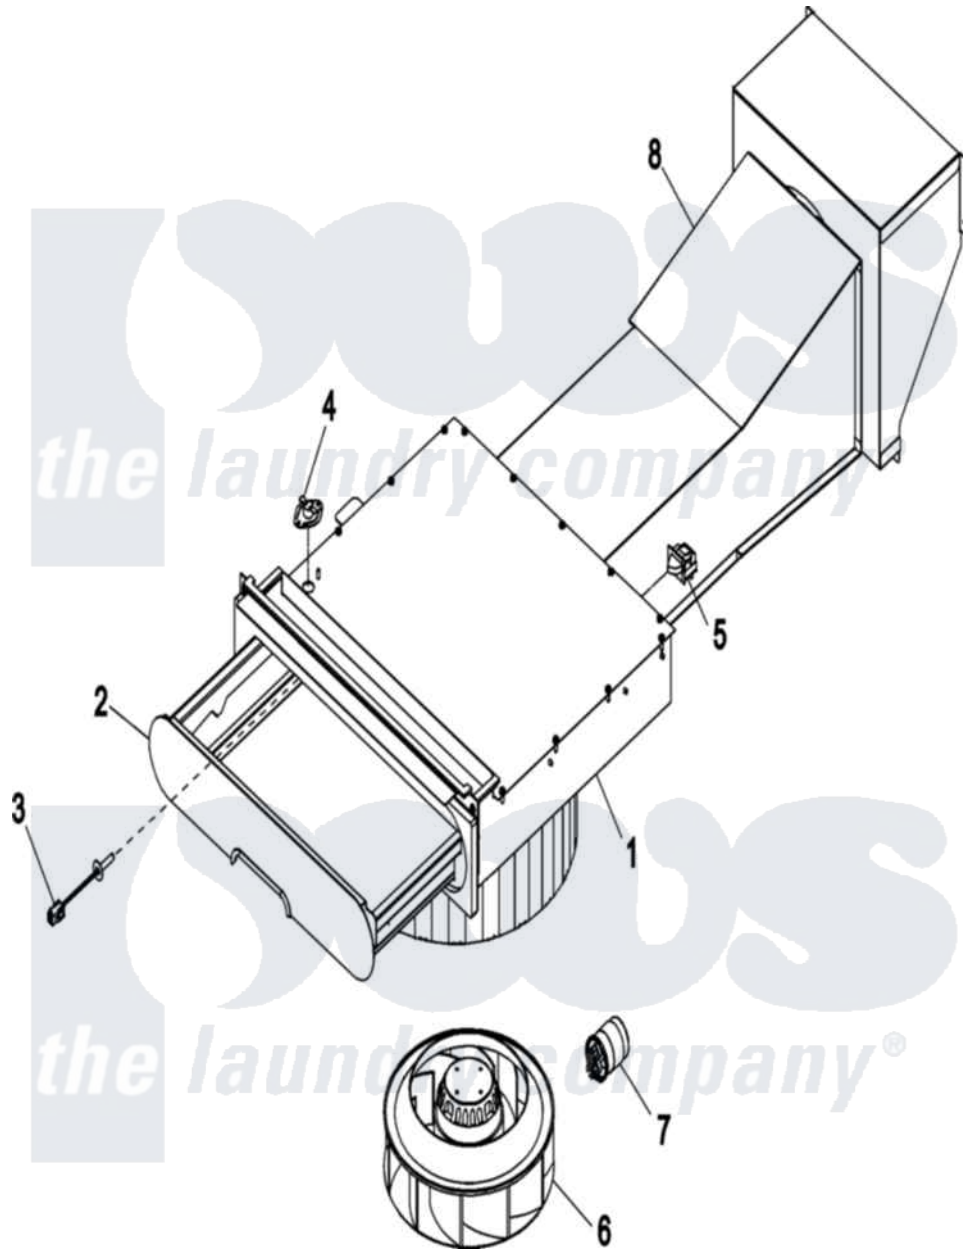

Maytag MDG77PNAWW 05 - LINT AND BLOWER ASSEMBLY

Maytag [Commercial Maytag MDG77PNAWW Dryer Parts](#) Parts Diagram 05 - LINT AND BLOWER ASSEMBLY
 Click on the part number to view part

Item	Original Part Number	Replaced By	Status	Part Description
001	A819299	W10147302		SL50-75 LA
002	A819295	W10147299		SL50-75 LA
003	A818369	818369		Solaris Ex
004	A130119	W10149306		L190 Temp
005	A122002	W10146710		Spst Door
006	A100645			115V Impellor Only
"	A150687			Mounting Screws
"	A153007	153007		1 4 Split
"	A813406	813406		SL50 75 Gs
"	A851242	W10147740		SL50 75 PH
007	A100618			Cap For 115V Blower Impellor
008	A851365			Blower Housing Final Assembly 77