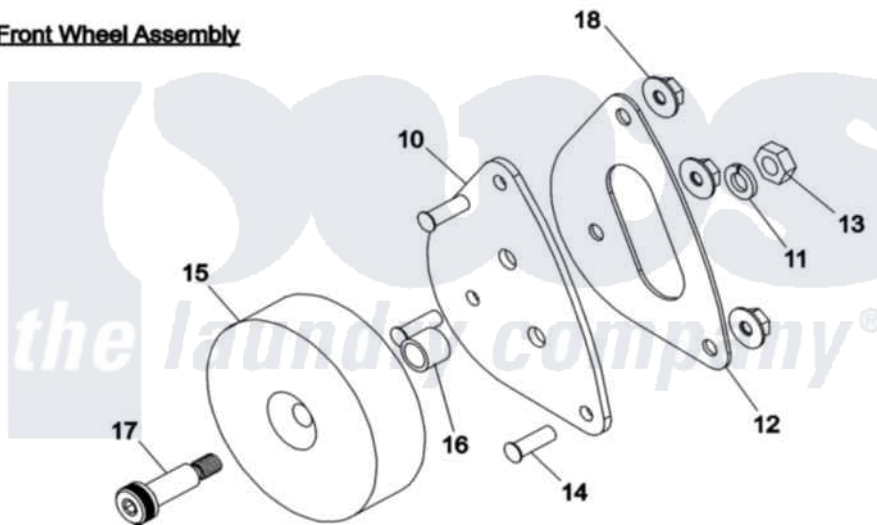

Maytag MDG77PNAWW 07 - ROLLER WHEEL ASSEMBLY

Rear Wheel Assembly

Front Wheel Assembly

Maytag [Commercial Maytag MDG77PNAWW Dryer Parts](#) Parts Diagram 07 - ROLLER WHEEL ASSEMBLY
 Click on the part number to view part

Item	Original Part Number	Replaced By	Status	Part Description
001	A350196	W10146894		SL50-SL75-
002	A153002	8182939		Washer, Lock
003	A154013	154013		M8 Steel H
004	A153557			1/4-20 X 3/5- Clinch Stud
005	A180060	180060		3 1 2 Tumbler
006	A154284		Not Available	TUMBLER WHEEL SPACER
007	A154267		Not Available	M10x25MM SHOULDER SCREW
008	A152014	152014		1 4-20 Ser
009	A350198			Shim, Rear Wheel Bracket
010	A350196	W10146894		SL50-SL75-
011	A153002	8182939		Washer, Lock
012	A350197			Shim, Front Wheel Bracket
013	A154013	154013		M8 Steel H
014	A153557			1/4-20 X 3/5- Clinch Stud
015	A180060	180060		3 1 2 Tumbler
016	A154284		Not Available	TUMBLER WHEEL SPACER

017 A154267

Not Available

M10x25MM SHOULDER
SCREW

018 A152014

[152014](#)

1 4-20 Ser