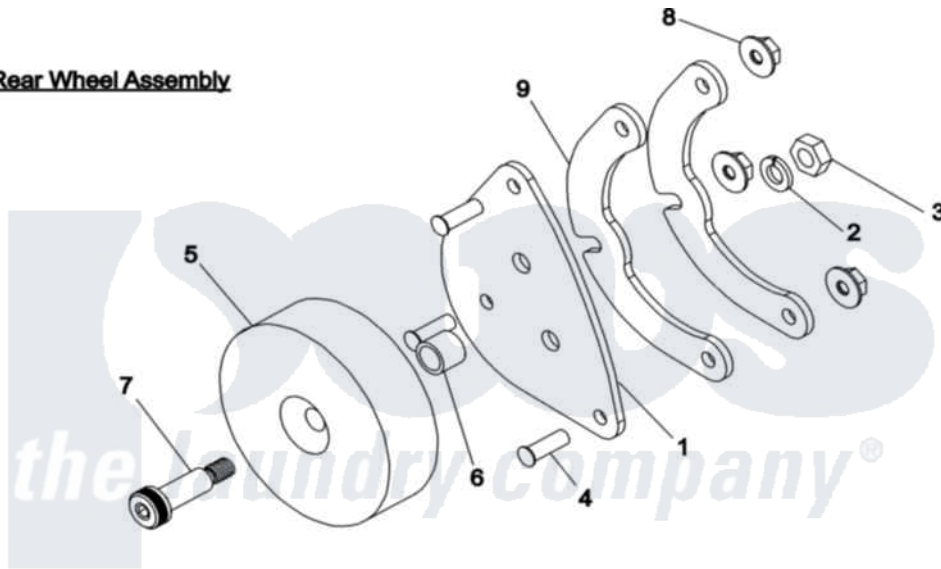

Maytag MDG77PNAWW 07 - ROLLER WHEEL ASSEMBLY

Rear Wheel Assembly

Front Wheel Assembly

Maytag [Commercial Maytag MDG77PNAWW Dryer Parts](#) Parts Diagram 07 - ROLLER WHEEL ASSEMBLY
 Click on the part number to view part

Item	Original Part Number	Replaced By	Status	Part Description
001	A350196	W10146894		SL50-SL75-
002	A153002	8182939		Washer, Lock
003	A154013	154013		M8 Steel H
004	A153557			1/4-20 X 3/5- Clinch Stud
005	A180060	180060		3 1 2 Tumbler
006	A154284		Not Available	TUMBLER WHEEL SPACER
007	A154267		Not Available	M10x25MM SHOULDER SCREW
008	A152014	152014		1 4-20 Ser
009	A350198			Shim, Rear Wheel Bracket
010	A350196	W10146894		SL50-SL75-
011	A153002	8182939		Washer, Lock
012	A350197			Shim, Front Wheel Bracket
013	A154013	154013		M8 Steel H
014	A153557			1/4-20 X 3/5- Clinch Stud
015	A180060	180060		3 1 2 Tumbler
016	A154284		Not Available	TUMBLER WHEEL SPACER

017 A154267

Not Available

M10x25MM SHOULDER
SCREW

018 A152014

[152014](#)

1 4-20 Ser