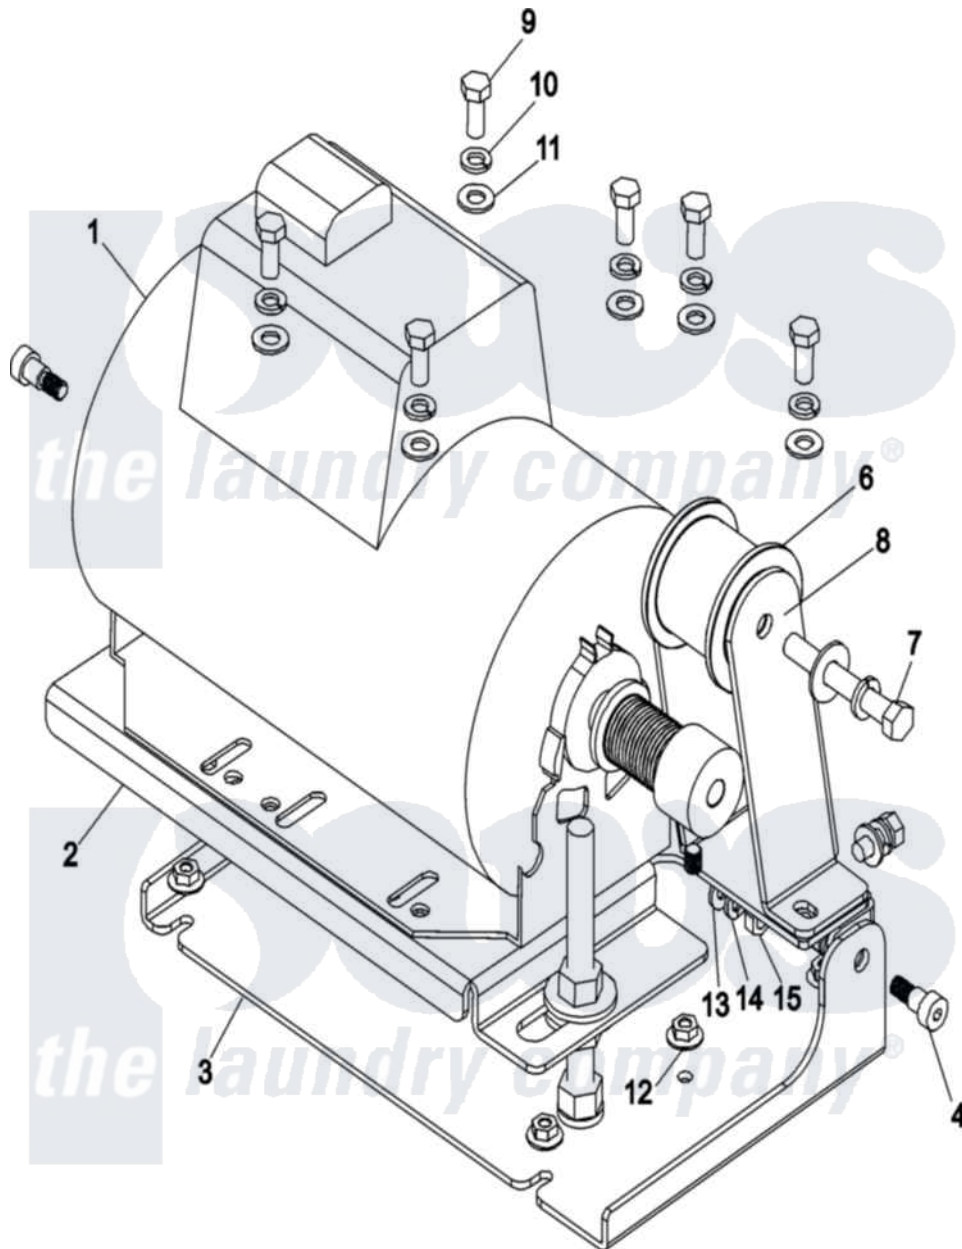

Maytag MDG77PNSWW 03 - MOTOR ASSEMBLY

Maytag Commercial Maytag MDG77PNSWW Dryer Parts Parts Diagram 03 - MOTOR ASSEMBLY
 Click on the part number to view part

Item	Original Part Number	Replaced By	Status	Part Description
001	A181127			1HP 60Hz Motor Only
"	A851442	851442		SL50-75 60
002	A851285			Motor Mnt Clinch Nut Assembly
003	A851284			Motor Mnt Base Assembly
004	A154266	154266		3 8x3 8 5
005	W10124350		Not Available	NOT REQUIRED PART OR SEE NOTE PULLEY INCLUDED W/MOTOR
006	A100281	W10146626		Back Side
007	A150634	150634		3 8-16 X 2
008	A851510	W10147791		SL50 Fixed
009	A150501	150501		5 16-18 X
010	A153002	8182939		Washer, Lock
011	A153001	153001		5 16 Flat
012	A152014	152014		1 4-20 Ser
013	A153018	153018		1 4 Flat