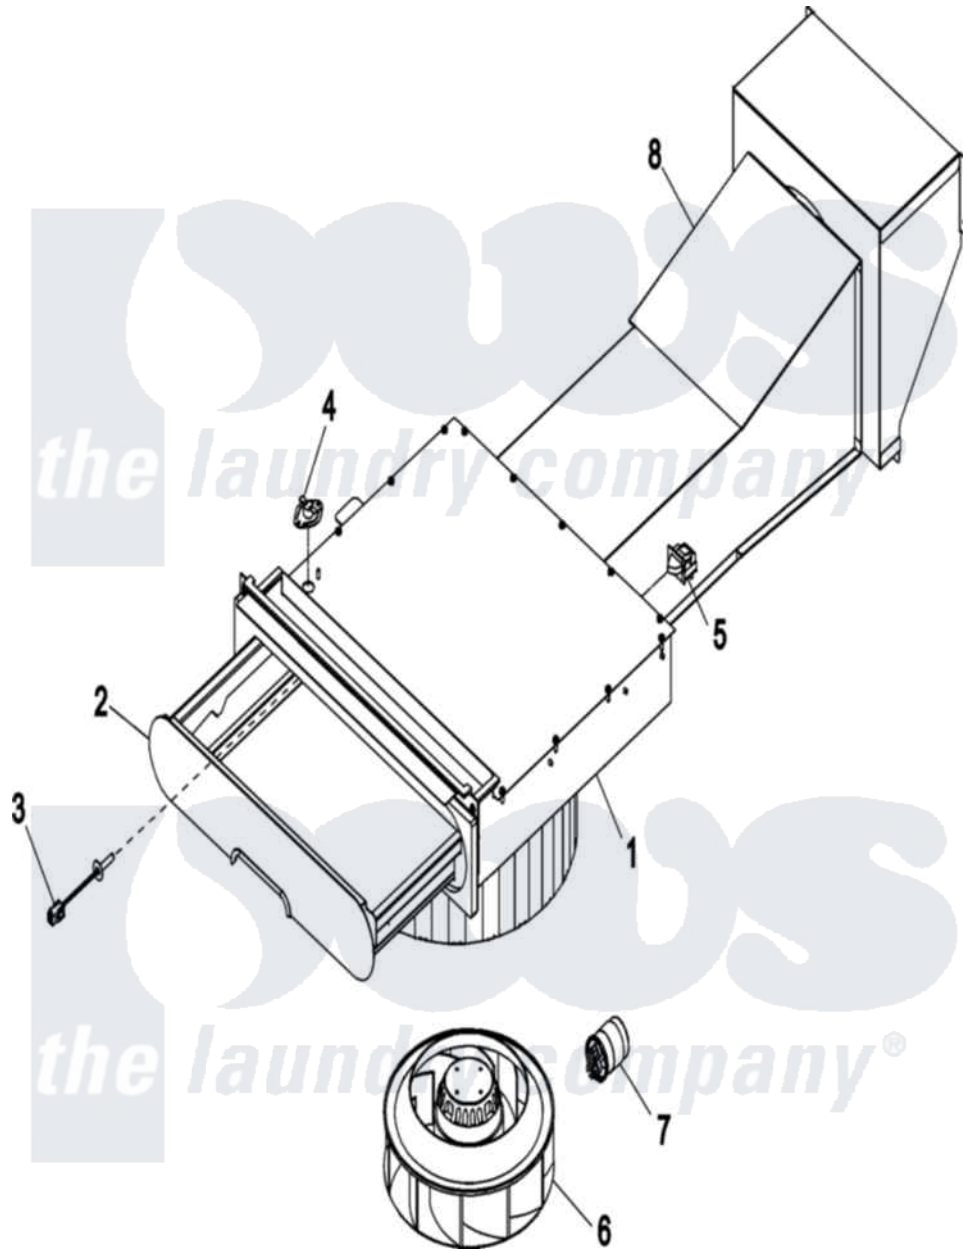

Maytag MDG77PNSWW 05 - LINT AND BLOWER ASSEMBLY

Maytag [Commercial Maytag MDG77PNSWW Dryer Parts](#) Parts Diagram 05 - LINT AND BLOWER ASSEMBLY
 Click on the part number to view part

Item	Original Part Number	Replaced By	Status	Part Description
001	A819299	W10147302		SL50-75 LA
002	A819295	W10147299		SL50-75 LA
003	A818369	818369		Solaris Ex
004	A130119	W10149306		L190 Temp
005	A122002	W10146710		Spst Door
006	A100645			115V Impellor Only
"	A150687			Mounting Screws
"	A153007	153007		1 4 Split
"	A813406	813406		SL50 75 Gs
"	A851242	W10147740		SL50 75 PH
007	A100618			Cap For 115V Blower Impellor
008	A851365			Blower Housing Final Assembly 77