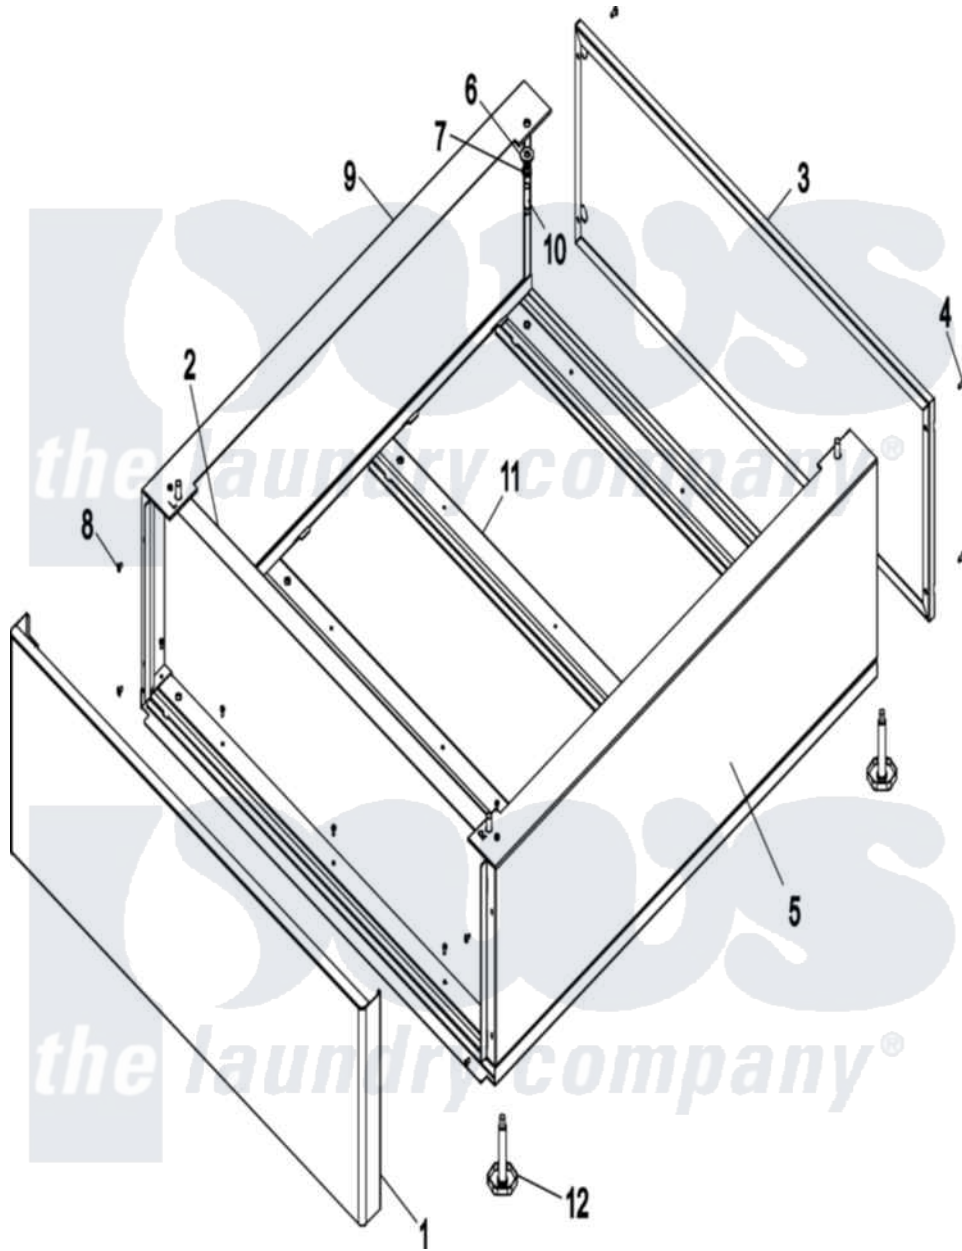

Maytag MDG77PNSWW 09 - PEDESTAL

Maytag [Commercial Maytag MDG77PNSWW Dryer Parts](#) Parts Diagram 09 - PEDESTAL
 Click on the part number to view part

Item	Original Part Number	Replaced By	Status	Part Description
001	A319582	319582		SL50-75 11
002	A318584			Pedestal Inner Support
003	A350181			11-Pedestal Back 51and77
004	A153331			8-18 x .5-Pan Head Screw
005	A318587			11-Pedestal RH Side 77
006	A153004	153004		3 8 X 1
007	A153005	153005		3 8 Split
008	A154200	154200		5 32 RIVE
009	A319586			11-Pedestal LH Side 77
010	A150617	150617		3 8-16 X 1
011	A851410			Pedestal Base 77
012	A103500	103500		LEVELING L