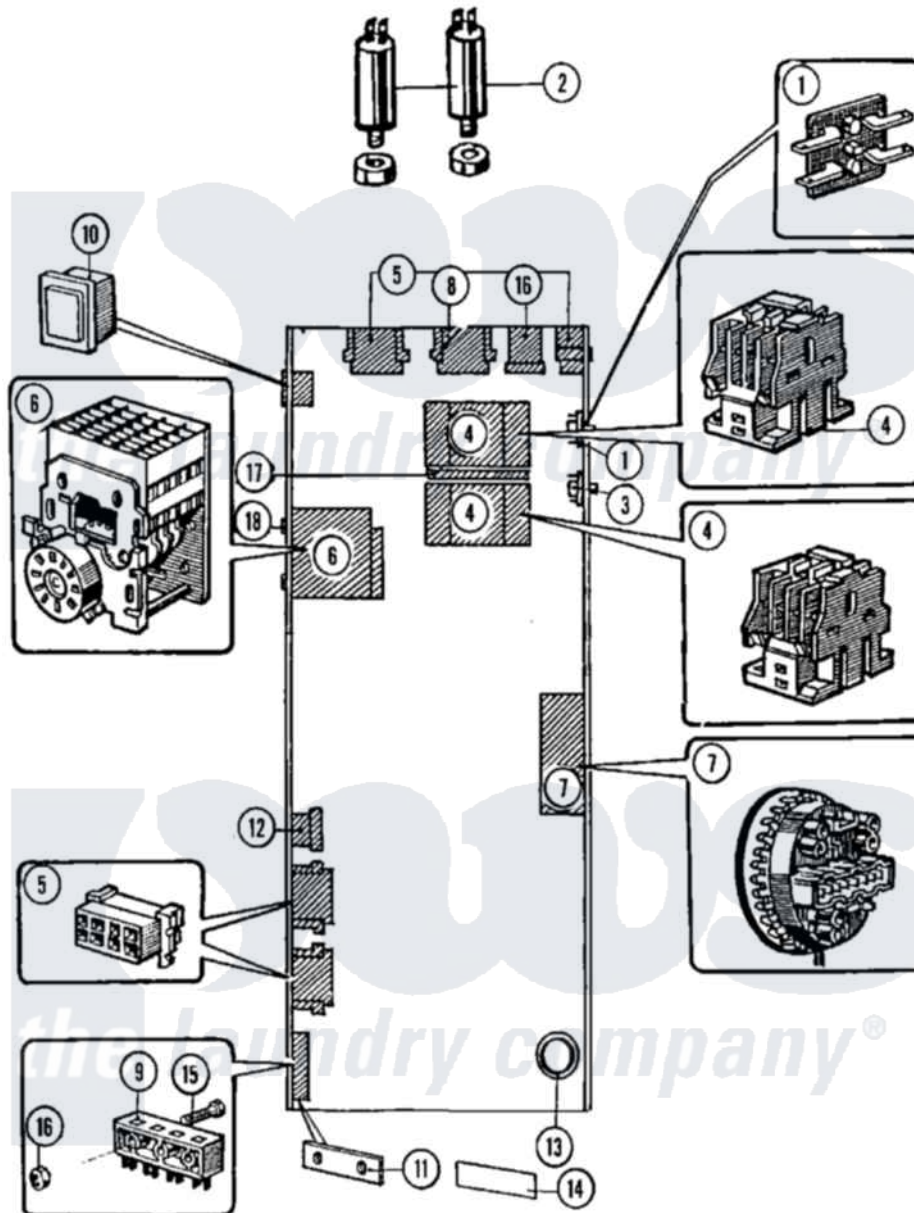

Maytag MFR18MCAAS 04 - MAIN CONTROL (MC) (SERIES 10)

Maytag [Commercial Maytag MFR18MCAAS Washer Parts](#) Parts Diagram 04 - MAIN CONTROL (MC) (SERIES 10)
 Click on the part number to view part

Item	Original Part Number	Replaced By	Status	Part Description
001	23001094			Bridge, Rectifier
002	23001097			Capacitor
003	23001099			Socket, Pc Board Socket
004	23001100	23003750		Frequency Inverter Contactor
"	23001535	23003804		Contactors, D09 115V
005	23001109			Housing, Connector
006	23001110			Timer, Reversing
"	23001512			Timer, Reversing
007	23001360	23001513		Switch, Water Level
"	23001513			Switch, Water Level
008	23001112			Housing, Connector
009	23001113			Housing, Connector
010	23001114			Rocker Switch, Prewash/No Prew
011	23001115			Terminal Block Insulation
012	23001116			Housing, Connector
013	23001117			Ring, Rubber

014	23001118		Sticker, Liquid Soap
015	23001361		Bolt
016	23001055	23001014	Nut M4
017	23001119	23003762	Mechanical Interlock
018	23001069		Screw
019	23001465		Sticker, Electricity Warning
020	BLANK	Not Available	CONNECTOR, 9-POLE
021	NLA	Not Available	SCREW (M6 X 25)
022	23001515	23001312	Mut M6
023	NLA	Not Available	WASHER (M6)
024	NLA	Not Available	STICKER
025	23001518		SERIES 15 - NO LONGER NEEDED
"	NLA	Not Available	FILTER, NET
026	23001519	22001417	Transformer
027	NLA	Not Available	LABEL, EARTH