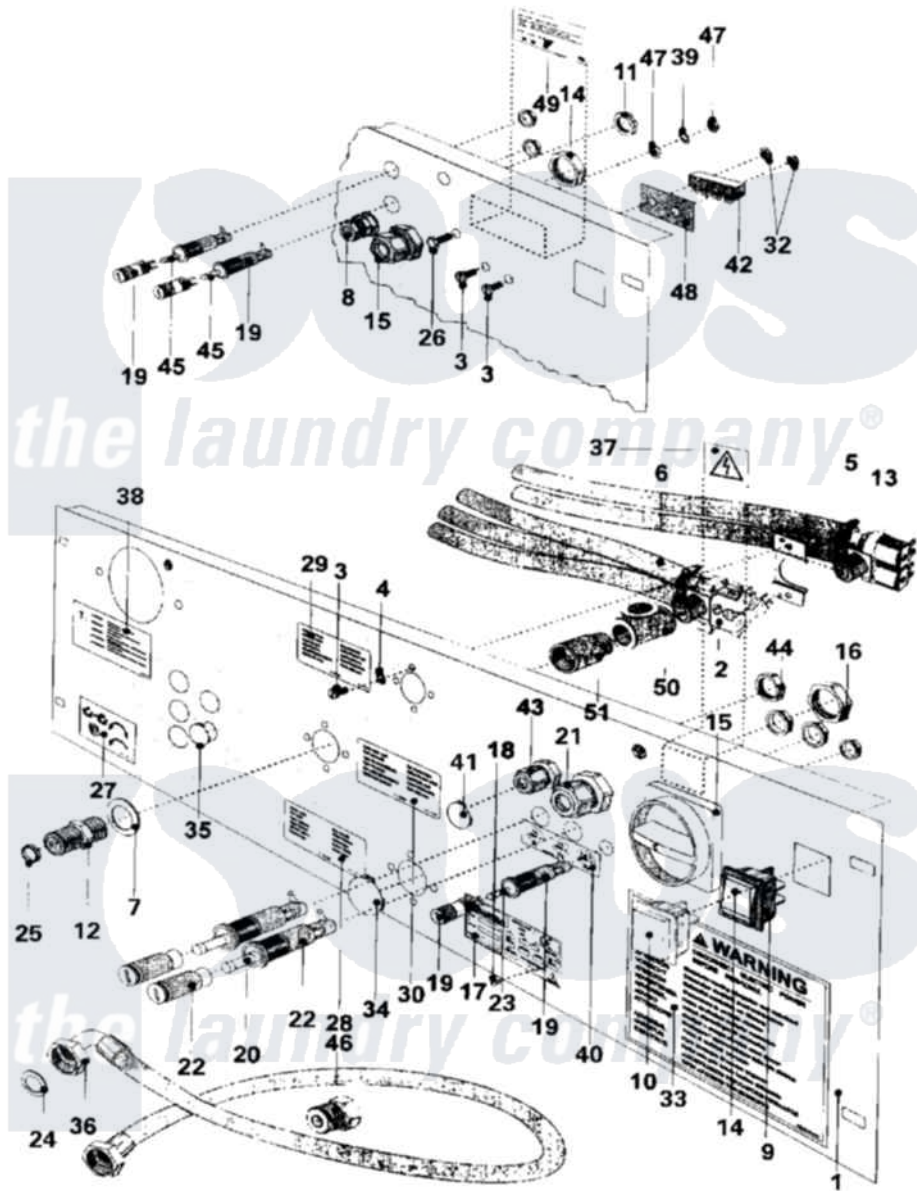

# Maytag MFR18MCAAS 18 - WATER VALVE & REAR PANEL (SERIES 11)

Maytag [Commercial Maytag MFR18MCAAS Washer Parts](#) Parts Diagram 18 - WATER VALVE & REAR PANEL (SERIES 11)

[Click on the part number to view part](#)

Item	Original Part Number	Replaced By	Status	Part Description
001	<a href="#">23003320</a>			Bridge, Rear
"	<a href="#">23003321</a>			Bridge, Rear
002	<a href="#">23001533</a>			Valve, Three-Way
"	<a href="#">23003322</a>			Valve, Three-Way
003	23002423	<a href="#">23001361</a>		Bolt
004	23002111	<a href="#">23001013</a>		Lock Washer External Teeth M4
005	23001506	<a href="#">596669</a>		Clamp, Manifold
006	<a href="#">23001507</a>			Waterhose
007	<a href="#">23001483</a>			Washer
008	<a href="#">23002196</a>			Protector, Cable
009	<a href="#">23001529</a>			Button
010	<a href="#">23001452</a>			Square Plug
011	<a href="#">23002197</a>			Med. Strain Relief Nut
012	<a href="#">23001482</a>			Connection
013	<a href="#">23001455</a>			Valve, Two Way