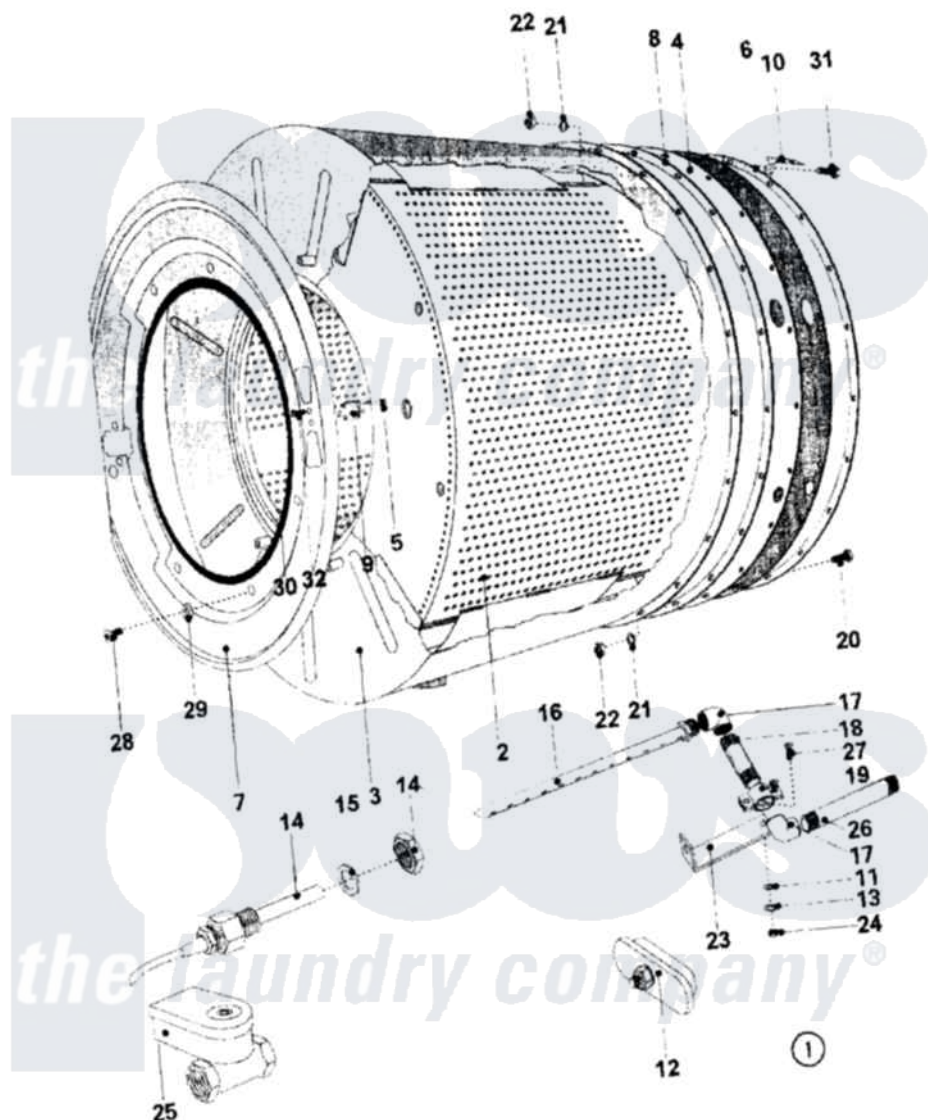

Maytag MFR18MCAVS 20 - BASKET & OUTER SHELL ASSY. (SERIES 11)

Maytag Commercial Maytag MFR18MCAVS Washer Parts Parts Diagram 20 - BASKET & OUTER SHELL ASSY. (SERIES 11)

[Click on the part number to view part](#)

Item	Original Part Number	Replaced By	Status	Part Description
001	NLA		Not Available	TUB (COMPLETE)
002	23003335	23003747		Drum/Shaft
003	NLA		Not Available	TUB
004	23001381			Plate, Back
"	NLA		Not Available	BASE PLATE (WITHOUT HOLES)
005	23002399	23001014		Nut M4
006	NLA		Not Available	RING
007	NLA		Not Available	SHIELD
008	23001387			Gasket, Shell
009	23001200			Hinge, Mirco Switch
010	23001206			Bracket, Motor Harness
011	23001708			Washer
012	23001594			Heating Element Hole Plug
013	23001333	23004485		Lock Washer M5
014	23001592			Adaptor

015	23002179		Washer Nut M14
016	NLA	Not Available	INJECTOR (LOW PRESSURE)
017	NLA	Not Available	ELBOW (1/2``)
018	NLA	Not Available	TUBE (1/2``)
019	NLA	Not Available	CLAMP, STEAM TUBE
020	23002646		Screw
021	23002358		LOCK WASHER M8
022	23001607	23001266	Nut M8
023	NLA	Not Available	CLAMP, SUPPORT
024	23002466	8184504	Nut
025	NLA	Not Available	VALVE, STEAM (1/2``)
026	NLA	Not Available	TUBE (1/2``-15CM)
027	23002894	23003484	Screw
028	23002617	23001777	Screw, Drive
029	23001204		Washer, Finishing
030	23001088	23002473	Rubber, Protective
031	23001304	23003765	Bolt M8x35
"	23002646		Screw
032	23002398	23001089	Screw