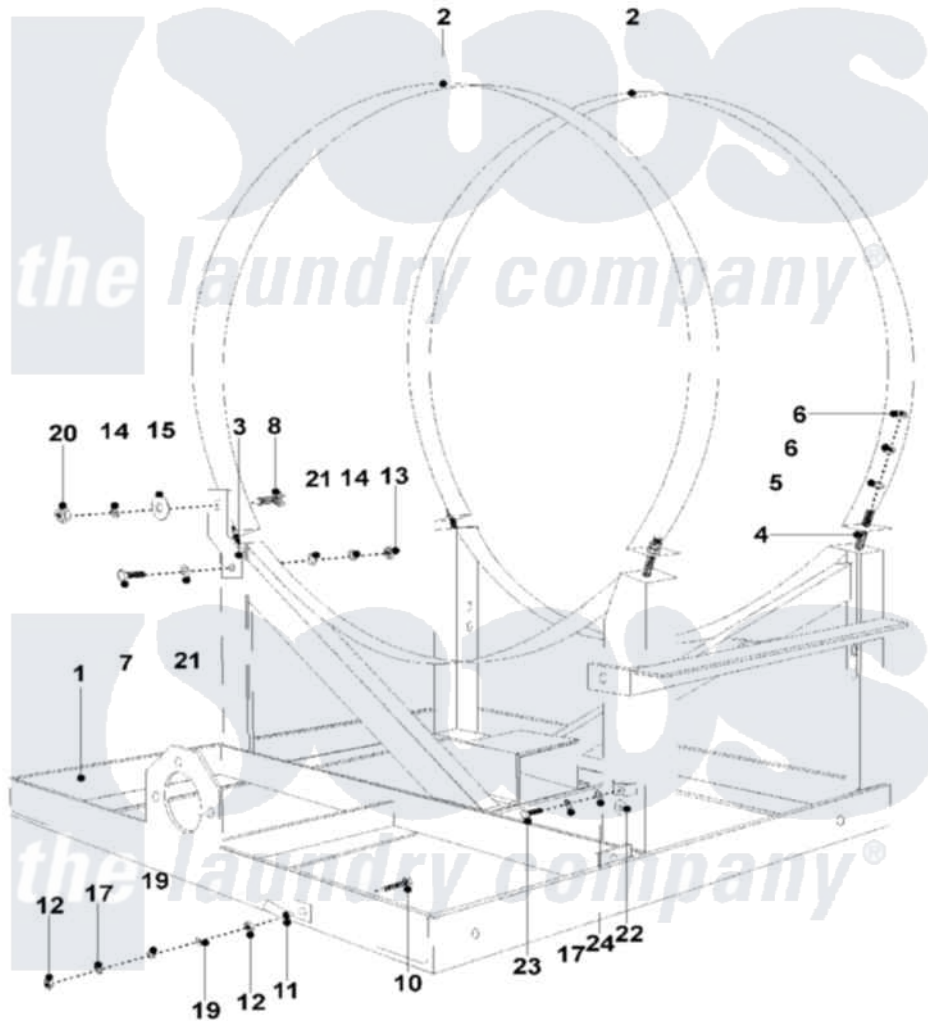

# Maytag MFR18PDAAS 01 - BASE FRAME

Maytag [Commercial Maytag MFR18PDAAS Washer Parts](#) Parts Diagram 01 - BASE FRAME  
 Click on the part number to view part

| Item | Original Part Number     | Replaced By              | Status        | Part Description             |
|------|--------------------------|--------------------------|---------------|------------------------------|
| 001  | <a href="#">23003763</a> |                          |               | Frame                        |
| 002  | NLA                      |                          | Not Available | CLAMP, TUB                   |
| 003  | NLA                      |                          | Not Available | BRACE, TUB SUPPORT           |
| 004  | <a href="#">23003285</a> |                          |               | Bolt                         |
| 005  | <a href="#">23002654</a> |                          |               | Washer                       |
| 006  | 23003764                 | <a href="#">23001661</a> |               | Nut M10                      |
| 007  | <a href="#">23003765</a> |                          |               | Bolt M8x35                   |
| 008  | 23002847                 | <a href="#">23001205</a> |               | Bolt                         |
| 010  | <a href="#">23002806</a> |                          |               | Screw                        |
| 011  | <a href="#">23001308</a> |                          |               | Hardware, Grounding          |
| 012  | 23002651                 | <a href="#">23001312</a> |               | Mut M6                       |
| 013  | NLA                      |                          | Not Available | NUT M8                       |
| 014  | <a href="#">23002358</a> |                          |               | LOCK WASHER M8               |
| 015  | NLA                      |                          | Not Available | WASHER (DIA. 30 X 8.5 X 2.5) |
| 017  | <a href="#">23002425</a> |                          |               | Locker Washer M6             |
| 019  | <a href="#">23003767</a> |                          |               | Washer Brass                 |