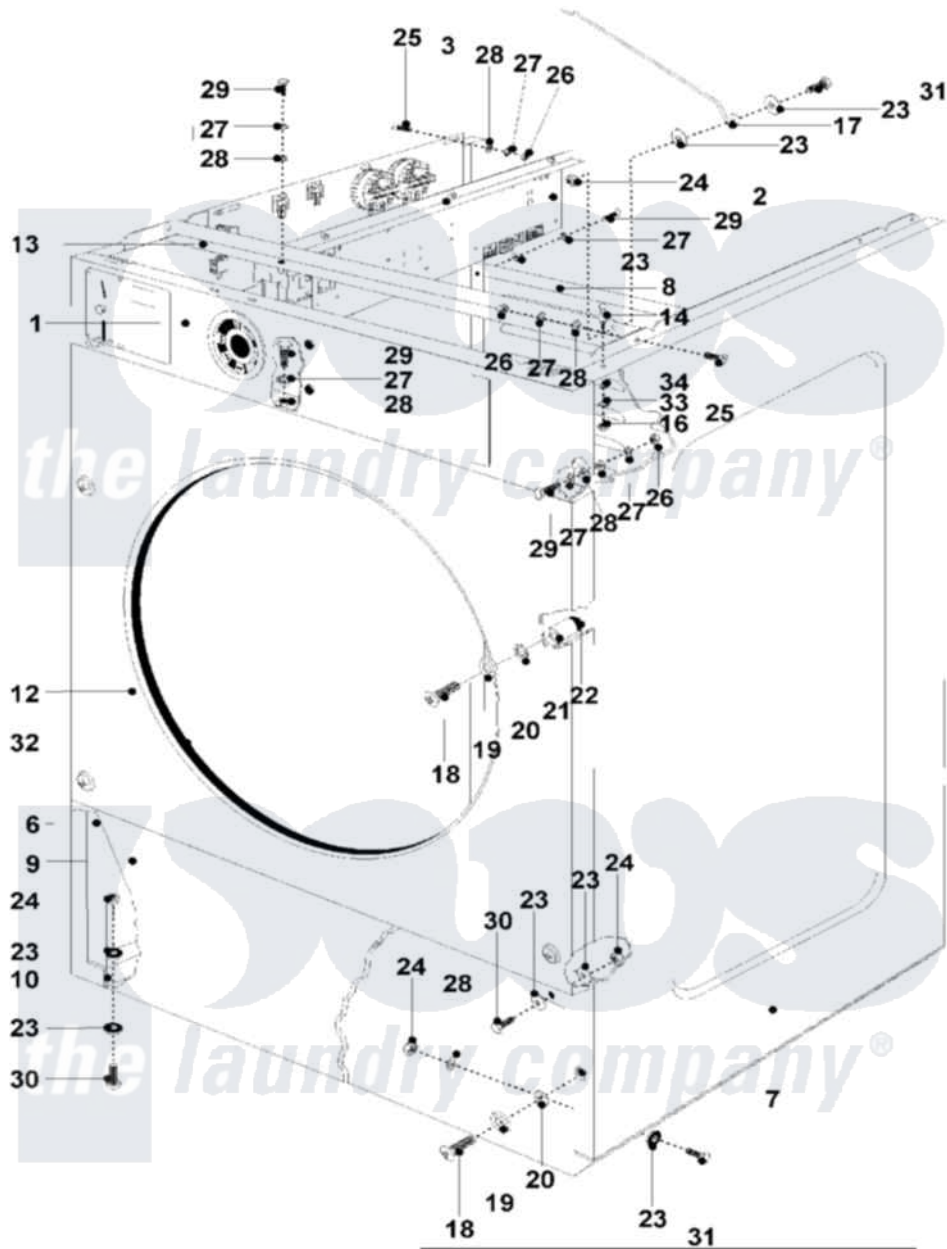

Maytag MFR18PDAAS 02 - CABINET

Maytag [Commercial Maytag MFR18PDAAS Washer Parts](#) Parts Diagram 02 - CABINET
 Click on the part number to view part

Item	Original Part Number	Replaced By	Status	Part Description
001	NLA		Not Available	PANEL, CONTROL (W/MKII)
002	23003770			Holder, Condenser
003	23003771			Holder, Elec. Component Box
006	23003291			Panel, Side
007	23003293			Panel, Side
008	23003295	23001434		Panel, Rear
009	23001436			Panel, Access
010	23003298			Support, Side Panel
012	23003362	23003798		Front Panel, 24 x 25 15/16
013	NLA		Not Available	HOLDER, COMPONENTS
014	23001332			Alignment Pin
016	23002466	8184504		Nut
017	23001330			Rod, Top Panel Support
018	23003772	23001446		Screw
019	23001204			Washer, Finishing
020	23001447			Washer, Fiber

021	23002860		Tube, Distance
022	23001448		Nut, Rapid
023	23002469	23001309	Washer Lu
024	23002471	23001310	Nut, Self Locking
025	NLA	Not Available	BOLT (M6X16)
026	23003773	Not Available	NUT M6
027	23002440		Washer, Spring Lock
028	23003774	23002756	Lockwasher
029	23002461		Screw
030	23002462		Screw Lu
031	23002861		Screw Lu
032	23002473		Rubber, Protective
033	23002465	23004485	Lock Washer M5
034	23002862	23001708	Washer