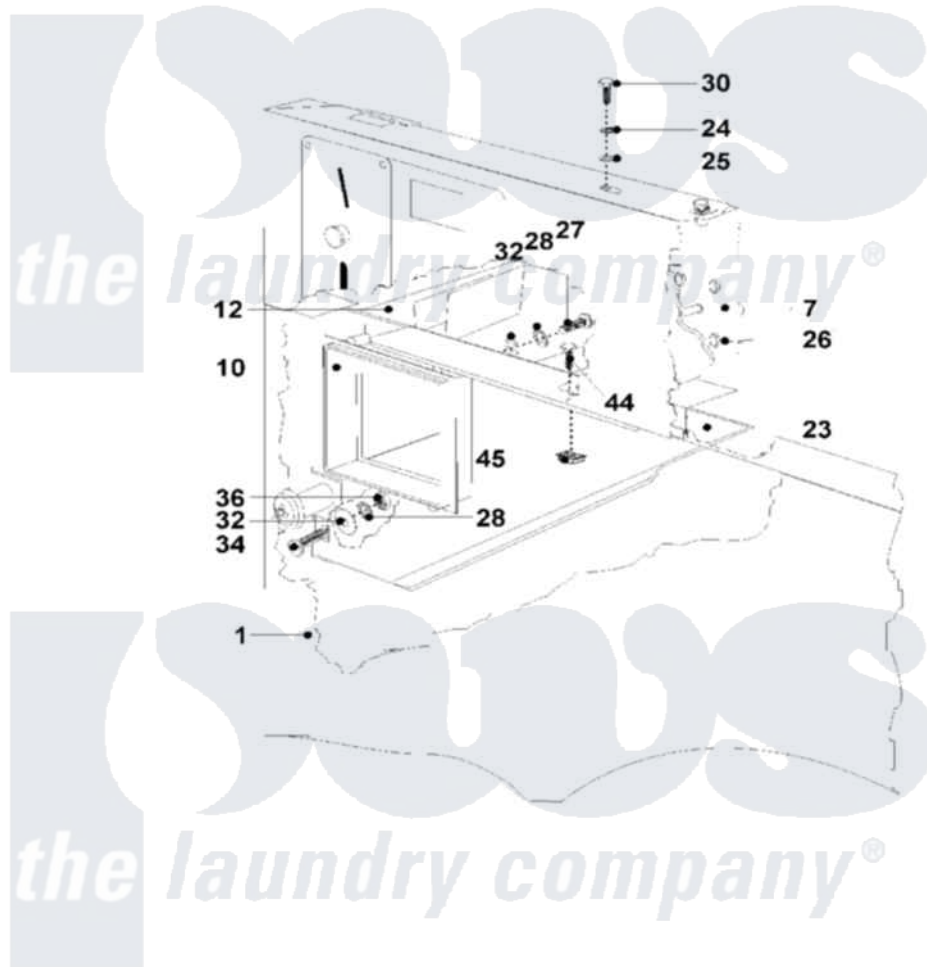

Maytag MFR18PDAAS 03 - TIMER AND COIN VAULT

Maytag [Commercial Maytag MFR18PDAAS Washer Parts](#) Parts Diagram 03 - TIMER AND COIN VAULT
 Click on the part number to view part

Item	Original Part Number	Replaced By	Status	Part Description
001	23003798			Front Panel, 24 x 25 15/16
007	23002880			Timer, Support
010	23003775			Ornamental Part Coin Vault
012	23002884			Vault, Coin Lu
"	23003974			Vault, Coin Mfr18/25
023	23003776			Support, Coin Vault
024	23002425			Locker Washer M6
025	23003774	23002756		Lockwasher
026	23002886			Screw
027	23002423	23001361		Bolt
028	23002111	23001013		Lock Washer External Teeth M4
029	23002717			Screw
030	23002461			Screw
032	23001545	23002504		Washer M4
034	23001012			Screw
036	23003666	23001014		Nut M4