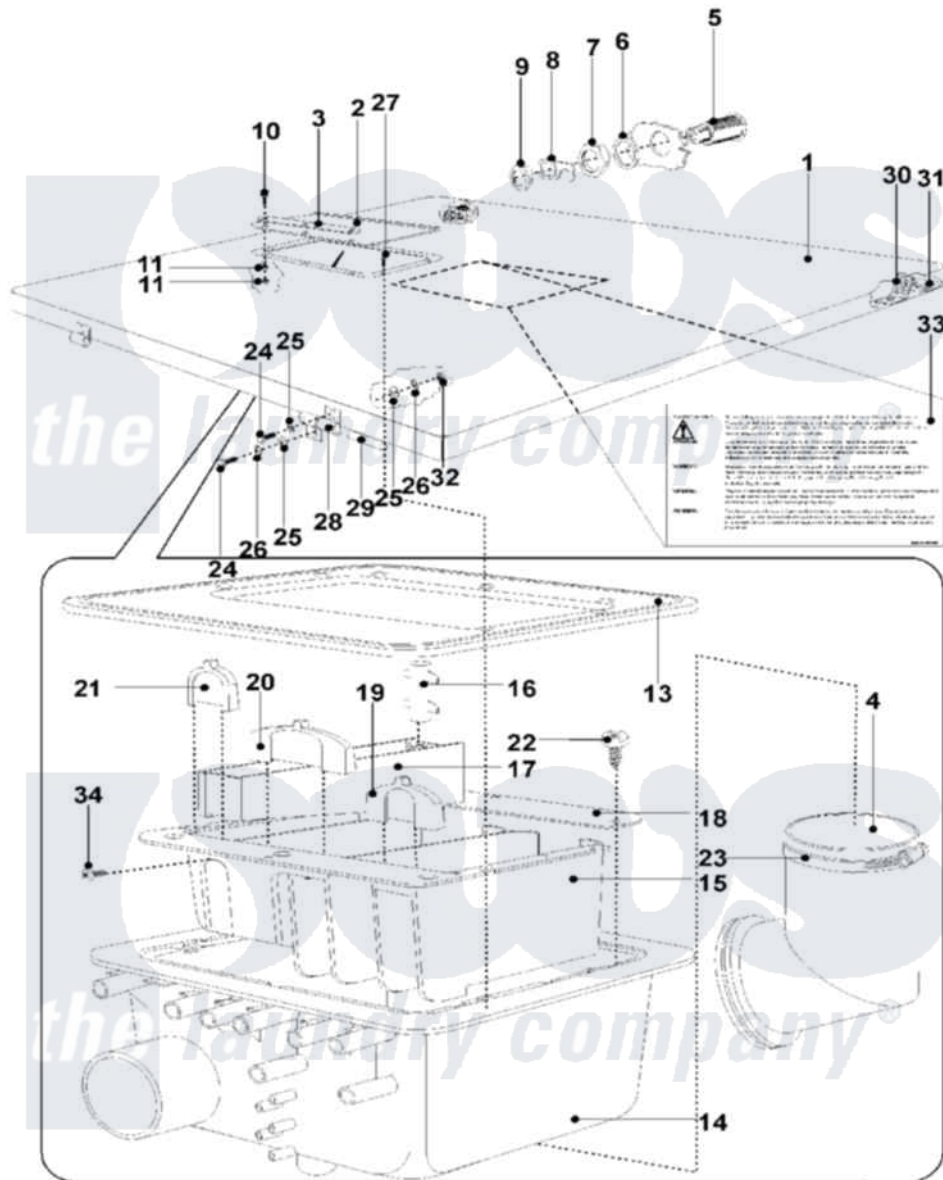

Maytag MFR18PDAAS 04 - TOP COVER AND SOAP BOX

Maytag Commercial Maytag MFR18PDAAS Washer Parts Parts Diagram 04 - TOP COVER AND SOAP BOX
 Click on the part number to view part

Item	Original Part Number	Replaced By	Status	Part Description
001	23003779			Cover W/Two Locks
002	23001003			Rubber Cover, Soap Box
003	23003781			Dispenser Cover Retainer
004	23001005			Rubber Hose, Soap Box
005	23001006			Lock, Top Panel
006	23001007			Washer M21x27x1
007	23001008			Nut, Lock
008	23001009			Hook, Lock
009	23001011			Nut
010	23001012			Screw
011	23002652			Nut
013	23001015			Rubber Seal, Soap Box
014	23001016			External Soap Hopper
015	23001017			Soap Hopper Insert
016	23001018			Syphon Hose
017	23001019			Fabric Softner Insert

018	23001020		Insert Retainer
019	23001021		Prewash Diverter
020	23001022		Mainwash Diverter
021	23001023		Fabric Softner Diverter
022	23003782		Screw 3 Stainless Steel Lu
023	23001025		Clamp, Hose
024	23002461		Screw
025	23003012		Washer Lu
026	23002440		Washer, Spring Lock
027	23002894	23003484	Screw
028	23001030		Hinge, Top Cover
029	23001031		Shaft, Hinge
030	23001032		Spring Clip
031	23001033		Rivets, Blind Lu
032	23002436	Not Available	NUT (M6)
033	23001550		Sticker, Service Warning
034	23003783		Screw 2