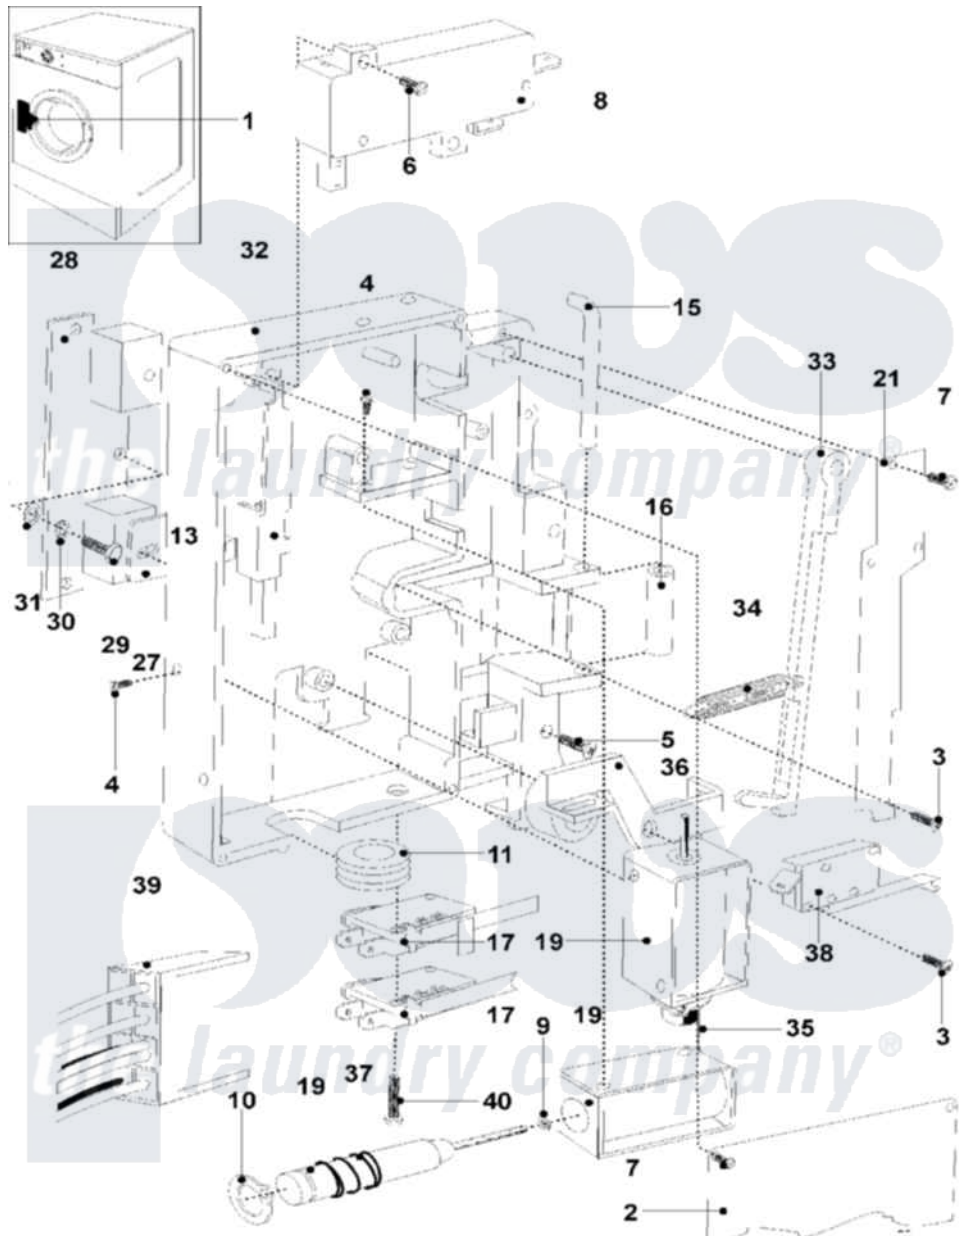

Maytag MFR18PDAAS 05 - DOOR LOCK

Maytag Commercial Maytag MFR18PDAAS Washer Parts Parts Diagram 05 - DOOR LOCK
 Click on the part number to view part

Item	Original Part Number	Replaced By	Status	Part Description
001	23003799			Lock, Door 120V
"	Y23002897			Door Lock Assembly
002	23001130			Plate, Cover
003	23003115	23001131		Screw
004	23002869			Screw
005	23003784	23001133		Screw
006	23003114			Screw Lu
007	23003113	23002869		Screw
008	23001135			Bimetal, Actuator
009	23001136			Washer
010	23001137			Ring, Retaining
011	23001138			Bushing, Cable Passage
013	23001140			Small Lock Hook
015	23001142			Retainer, Lock Tube
016	23001143			Tube, Lock
017	23001144			Microswitch, Lever

019	23001146		Coil
"	23001147		Coil
021	23001149		Leaf Spring, Latch Bar
027	23001155	23001368	Shim, Hinge Base
028	23001156		Spacer, Lock
029	23002422	23001157	Bolt
030	23002440		Washer, Spring Lock
031	23002424		Washer M6.4
032	Y23002898		Ground, Plate Lock
033	23002899		Handle, Locking Part
034	23002900		Spring, Locking Part
035	23002901	23001152	Cord, Emergency Opening
036	NLA	Not Available	LEVEL, OPENING
037	23002903		Spring, Locking Part
038	23002337		Microswitch, Lever
039	23002904		Wiring, Door Lock
"	23002905		Wiring Harness, Doorlock
040	23002906		Screw