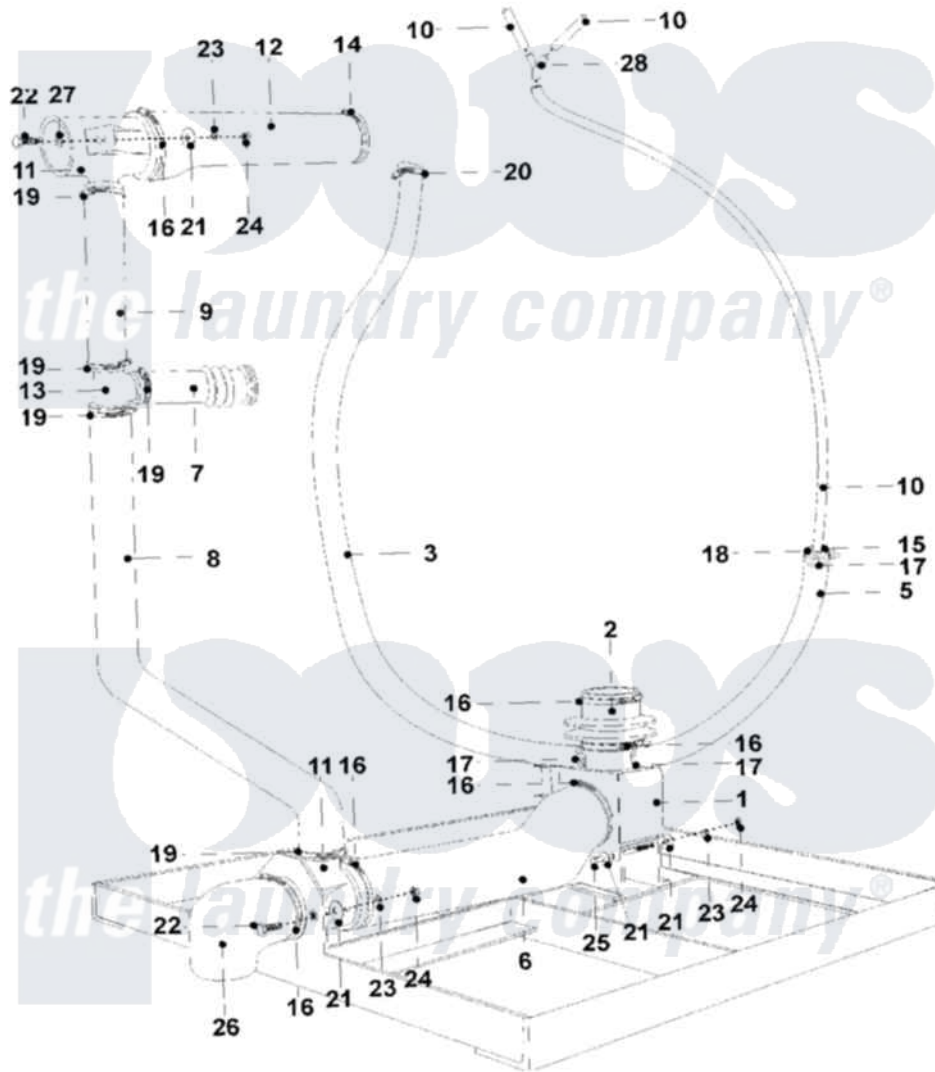

Maytag MFR18PDAAS 06 - DRAIN AND HOSE ASSY

Maytag Commercial Maytag MFR18PDAAS Washer Parts Parts Diagram 06 - DRAIN AND HOSE ASSY
 Click on the part number to view part

Item	Original Part Number	Replaced By	Status	Part Description
001	23001244			Valve, Drain
"	23001402			Valve, Drain
002	23002907	23001245		Tub To Drain Hose
003	23001549			Hose, Outlet Lu
005	23001247			Hose, Air Dome
006	23001248			Hose, Drain
007	23001250			Corrugated Vent Hose
008	23001251			Lower Overflow Hose
009	23001251			Lower Overflow Hose
010	23001252			Upper Pressure Switch Hose
011	23001253			Tee, Drain
012	23001254	23004241		Hopper To T-Hose
013	23001255			Tee, Overflow Hose
014	23001256	34001289		Clamp, Hose
015	23001257	596669		Clamp, Manifold
016	23001258	696392		Hose Clamp

017	23001259		Clamp, Corbin
018	23001260		Pressure Switch Hose Fitting
019	23001261	616099	Clamp
020	23001262	616099	Clamp
021	23002437		Washer M8
022	23002475	23001264	Bolt M8x20
023	23002439	23001265	Washer
024	NLA	Not Available	NUT M8
025	23002908		Screw
026	23002015		Elbow
027	23003769	23001203	Washer