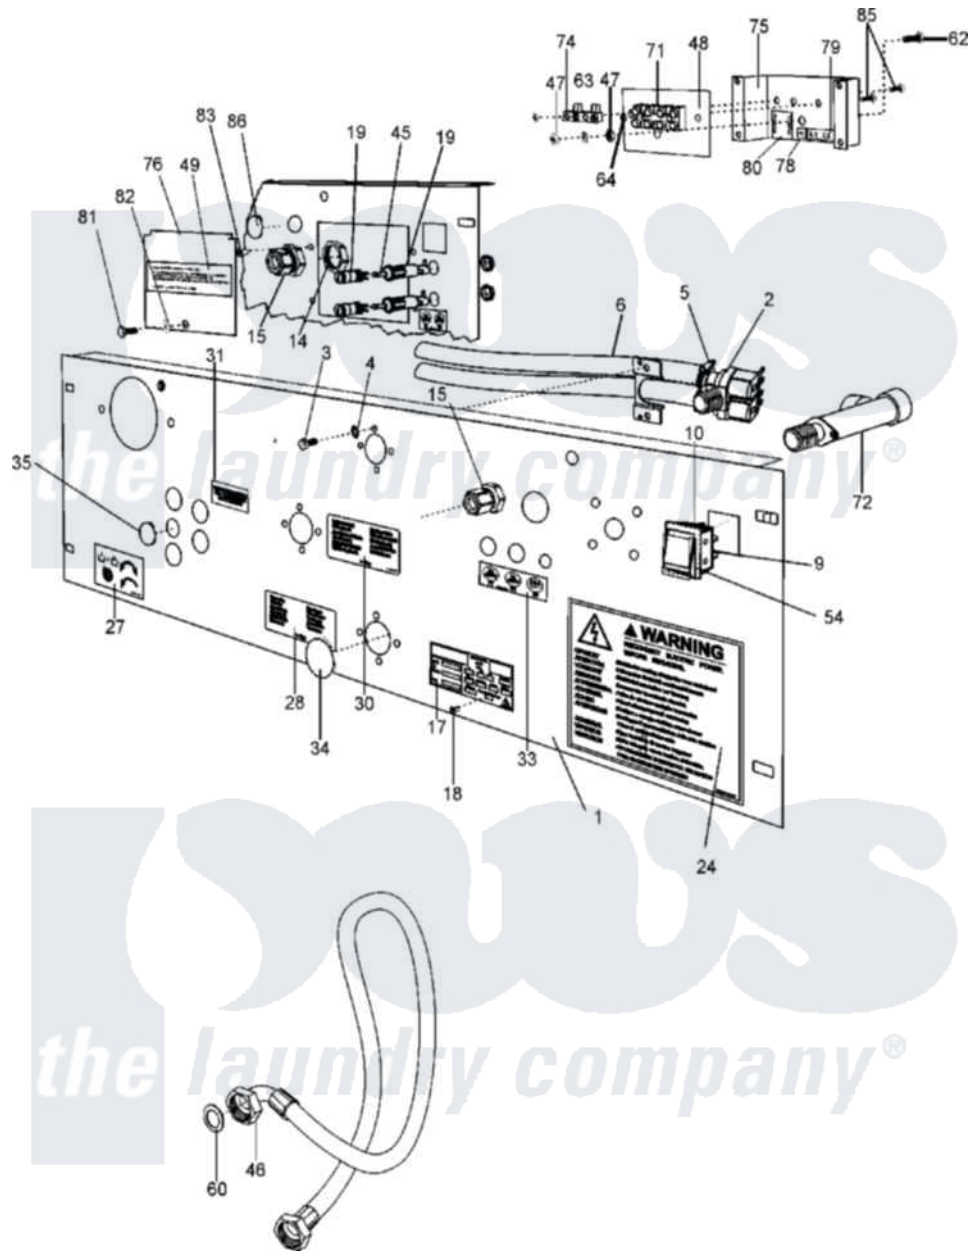

Maytag MFR18PDAAS 07 - WATER VALVE AND REAR PANEL

Maytag [Commercial Maytag MFR18PDAAS Washer Parts](#) Parts Diagram 07 - WATER VALVE AND REAR PANEL
 Click on the part number to view part

Item	Original Part Number	Replaced By	Status	Part Description
001	23003658			Bridge, Rear
002	23001455			Valve, Two Way
"	23001456			Valve, Two Way
003	23002423	23001361		Bolt
004	23002111	23001013		Lock Washer External Teeth M4
005	23001506	596669		Clamp, Manifold
006	23001507			Waterhose
009	23001529			Button
010	23001452			Square Plug
014	23002197			Med. Strain Relief Nut
015	23002196			Protector, Cable
018	23002187			Bolt, Firing
019	23001462			Holder, Fuse
024	23001465			Sticker, Electricity Warning
027	23001468			Sticker, Spin Direction
028	23001469			Sticker, Hot Water

030	NLA		Not Available	STICKER, COLD HARD WATER
031	23001509			Sticker, Pipe Thread
033	NLA		Not Available	STICKER (1A)
035	23001476			Plug, Water Inlet
045	23001463			Fuse
"	23001508			Fuse
046	23001523			North American, Hose
047	23002651	23001312		Mut M6
048	23003800			Insulation
049	NLA		Not Available	LABEL, TERMINAL
054	23001532			Cover, Button
060	23002921			Washer, Fill Hose
062	23002806			Screw
063	23002425			Locker Washer M6
064	23003666	23001014		Nut M4
071	23002923			Board, Terminal
072	23002924			T-Part
074	23002154			Housing, Connector
075	23003803			Box, Terminal
076	23003661			Terminal Cover Lu
078	NLA		Not Available	LABEL, TERMINAL
079	23003801			Phase Sticker
080	23003802		Not Available	SUPPLY LABEL
081	23002422	23001157		Bolt
082	23002424			Washer M6.4
083	23001033			Rivets, Blind Lu
085	NLA		Not Available	SCREW (M4X20)
086	23003785			Plug