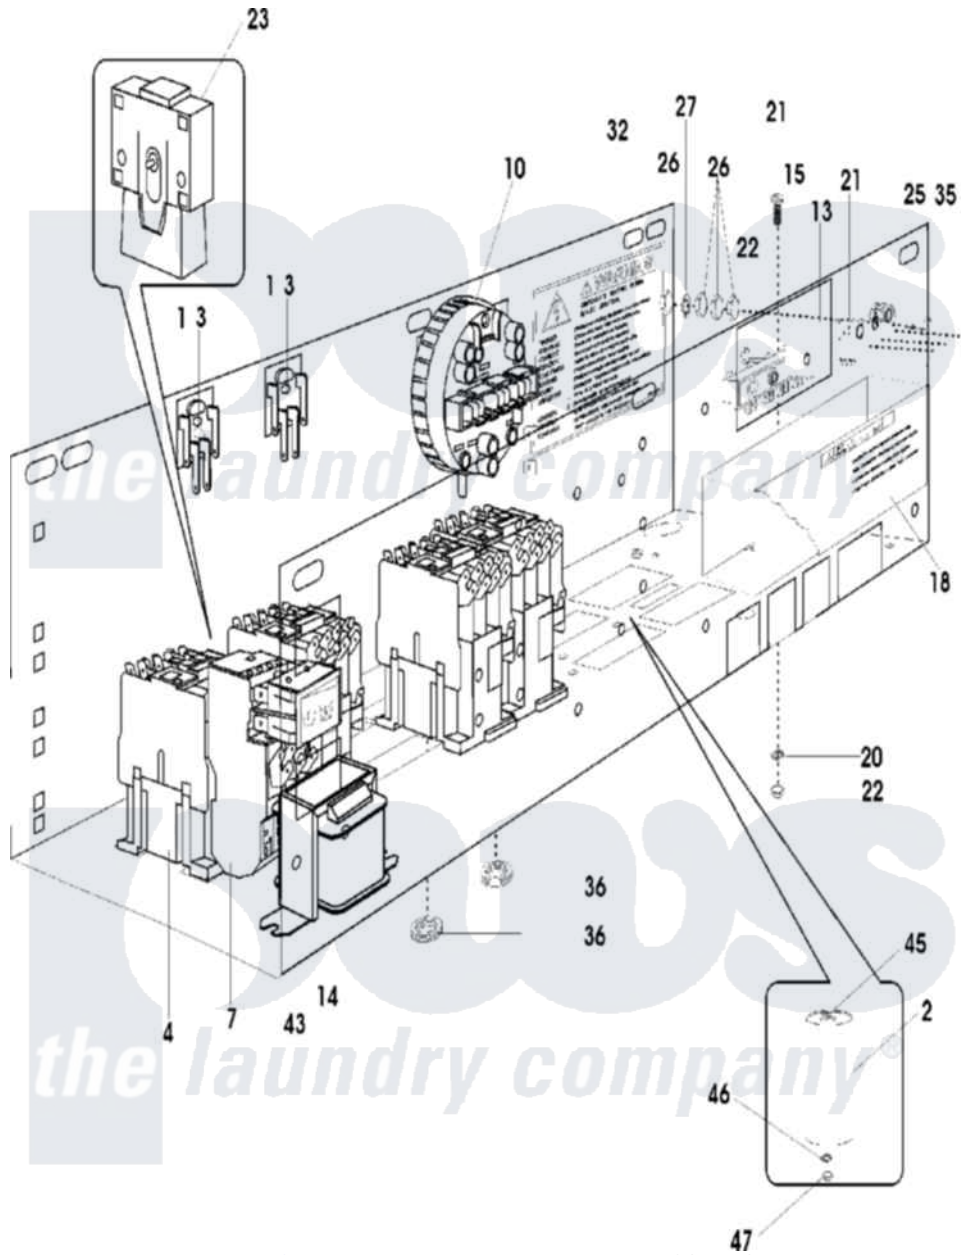

Maytag MFR18PDAAS 09 - MAIN CONTROL

Maytag Commercial Maytag MFR18PDAAS Washer Parts Parts Diagram 09 - MAIN CONTROL
 Click on the part number to view part

Item	Original Part Number	Replaced By	Status	Part Description
001	23001094			Bridge, Rectifier
002	23001096			Capacitor
"	23001357			Capacitor
003	23001099			Socket, Pc Board Socket
004	23001100	23003750		Frequency Inverter Contactor
"	23001101	23003751		Contactor Lc1 D12
"	23001547			Contactor
"	23003671			Contactor
"	23003750			Frequency Inverter Contactor
"	23003751			Contactor Lc1 D12
"	23003804			Contactor, D09 115V
"	23003805			Contactor, D12 115V
007	23001106			Relay, Thermal Overload
"	23002101	23003757		Overload Relay 5.5-8A
"	23003756			Overload Relay 4-6a
"	23003757			Overload Relay 5.5-8A

010	23001513		Switch, Water Level
"	23003748		Switch, Water Level
013	23002154		Housing, Connector
014	23001114		Rocker Switch, Prewash/No Prew
015	23001115		Terminal Block Insulation
018	23001118		Sticker, Liquid Soap
020	23002111	23001013	Lock Washer External Teeth M4
021	23002398	23001089	Screw
022	23003666	23001014	Nut M4
023	23003762		Mechanical Interlock
025	23002806		Screw
026	23002651	23001312	Mut M6
027	23002425		Locker Washer M6
032	23001465		Sticker, Electricity Warning
035	23002505		Plate, Earth
036	23001138		Bushing, Cable Passage
043	23003667		Transformer, Control Board
"	23003709		Transformer, Control Board-120V
045	23003668		Resistor
046	23003675		Washer
047	NLA	Not Available	NUT (M12)