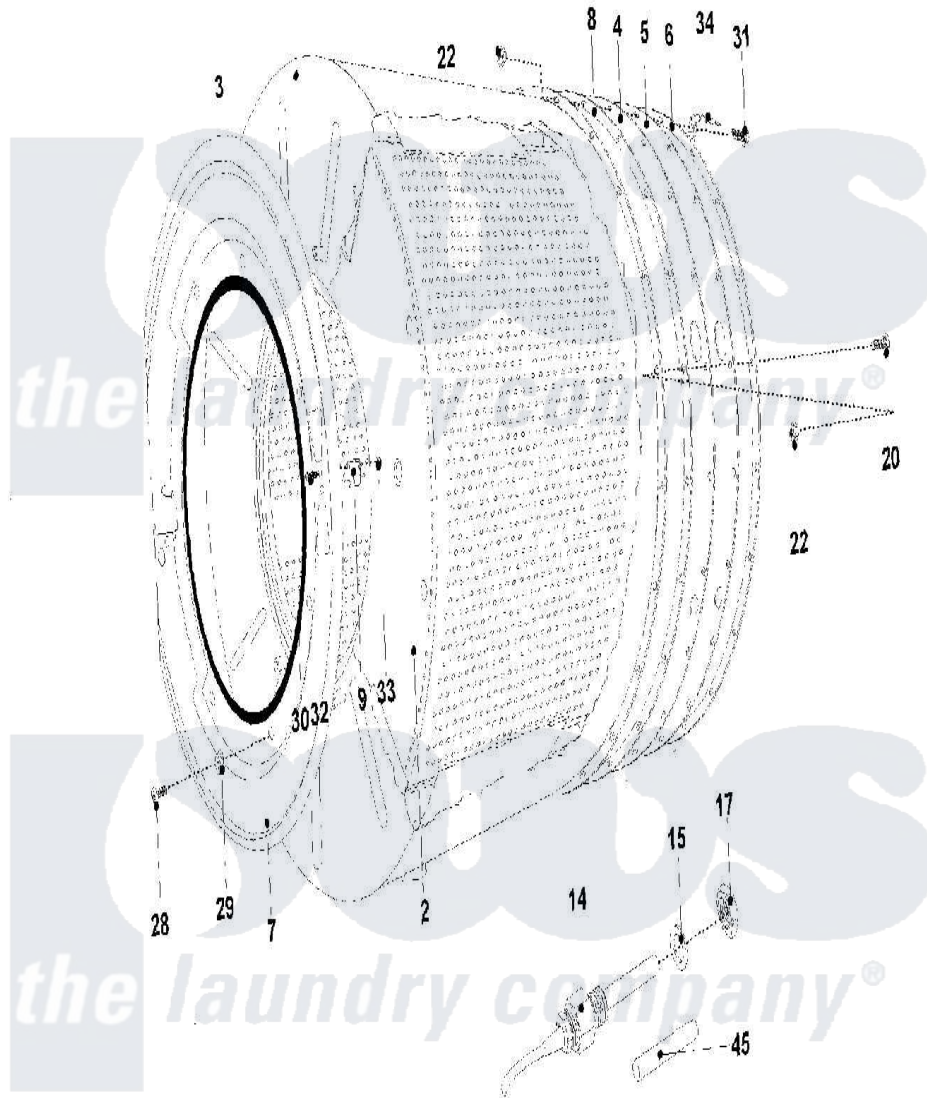

Maytag MFR18PDAAS 10 - BASKET AND OUTER SHELL

Maytag [Commercial Maytag MFR18PDAAS Washer Parts](#) Parts Diagram 10 - BASKET AND OUTER SHELL
 Click on the part number to view part

Item	Original Part Number	Replaced By	Status	Part Description
002	23003335	23003747		Drum/Shaft
"	23003747			Drum/Shaft
003	23003806			Tub
004	23003790			Plate Base Without/Holes
005	23001383			Plate, Back
006	NLA		Not Available	RING
007	NLA		Not Available	SHIELD
008	23001387			Gasket, Shell
009	23001200			Hinge, Mirco Switch
014	23003807			Temperature, Sensor Holder
015	23002179			Washer Nut M14
017	23002936			Temperature, Sensor Holder, Nut M14
020	23002646			Screw
022	23001607	23001266		Nut M8
028	23002617	23001777		Screw, Drive
029	23001204			Washer, Finishing

030	23002473	Rubber, Protective	
031	23003765	Bolt M8x35	
032	23002398	23001089	Screw
033	23003666	23001014	Nut M4
034	23003791	Plate, Motor Wiring Fixation	
037	23003792	Plug 6 Diam.	