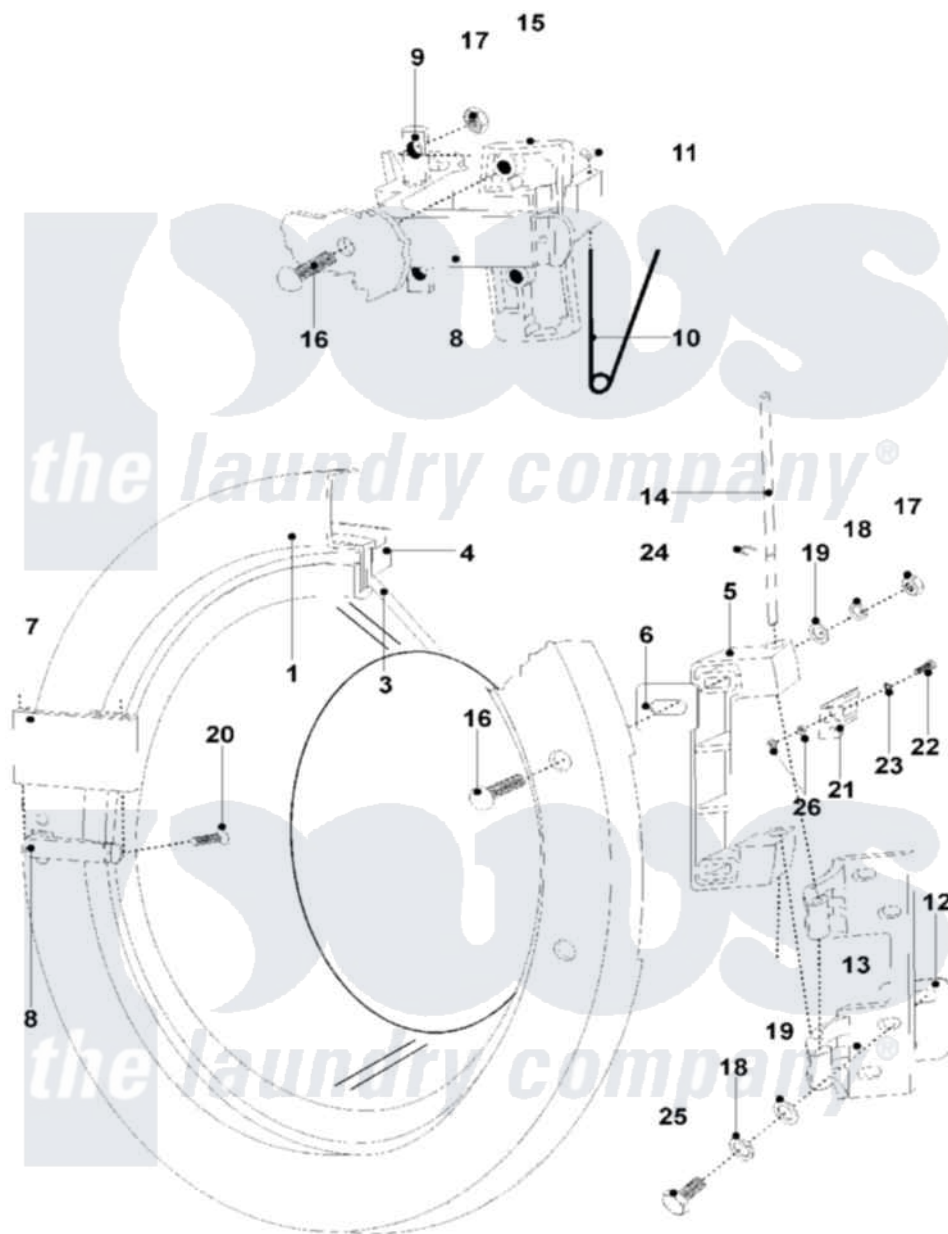

Maytag MFR18PDAAS 11 - DOOR

Maytag [Commercial Maytag MFR18PDAAS Washer Parts](#) Parts Diagram 11 - DOOR
 Click on the part number to view part

Item	Original Part Number	Replaced By	Status	Part Description
001	23001363			Ring, Door
003	23001364			Glass, Door
004	23001365			Rubber, Door Glass
005	23001366			Plate, Hinge
006	23001166			Shim, Hinge Plate
007	23003700	12001889		Kit, Door Handle Assembly Handle Front And Back Included
008	23003633			Lever, Door
009	23001168			Door Handle Pivot Pin
010	23001169			Spring, Handle Lever
011	23002499			Spring Retaining Clip
012	23001368			Shim, Hinge Base
013	23001369			Pin, Door Lock
014	23001172			Shaft, Door Hinge
015	23001370			Door Handle Block W/Pin
016	23001175			Screw

017	23002280		Nut M6
018	23002130	23001158	Lockwasher
019	23002424		Washer M6.4
021	23001373		Microswitch, Activating Plate
022	23001781	23001179	Screw
023	23002111	23001013	Lock Washer External Teeth M4
024	23001181		Ring, Retaining
025	23002279	23002462	Screw Lu
026	23003794		Washer