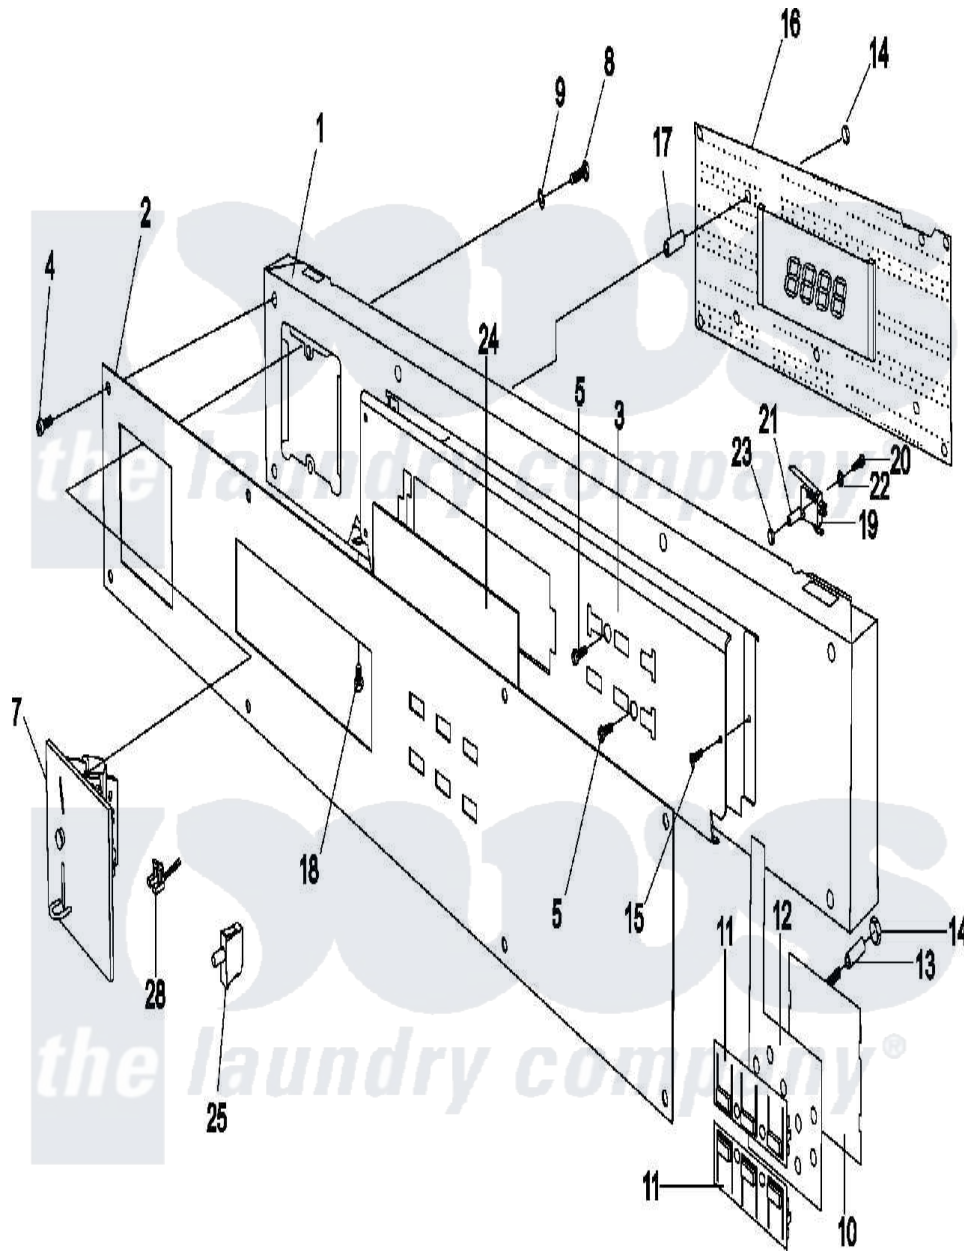

Maytag MFR18PDAAS 13 - CONTROL PANEL

Maytag [Commercial Maytag MFR18PDAAS Washer Parts](#) Parts Diagram 13 - CONTROL PANEL
 Click on the part number to view part

Item	Original Part Number	Replaced By	Status	Part Description
001	23003636	23003723		Control Panel
"	23003723			Control Panel
002	23003721			Facia, Control Panel Mfr18
"	23003813	23003721		Facia, Control Panel Mfr18
003	23003809			Program, Holder
004	23003810	W10131119		Screw, 8-18 X 5/16
005	23001372			Screw
007	23003644			Coin Drop
008	23002465	23004485		Lock Washer M5
009	23003797			Retaining Bolt
010	23003645			Holder
011	23003646			Buttons, Row Of 3
012	23003647			Switch, Membrane
013	23003648			Tube
014	23003649	M0282005		Nut-Keps
015	23003811			Screw

016	23003705	23003735	Control Board
"	23003735		Control Board
017	23003651		Tube
019	23001145		Microswitch, Lever
020	23003652		Screw, Switch
021	23003653		Spacer
022	23003654		Washer M3.2
023	23002958		Nut M3
024	23003655	W10131114	Cover, Display
025	23003656		Switch, Coin Box
026	23003657		Sensor, Optic