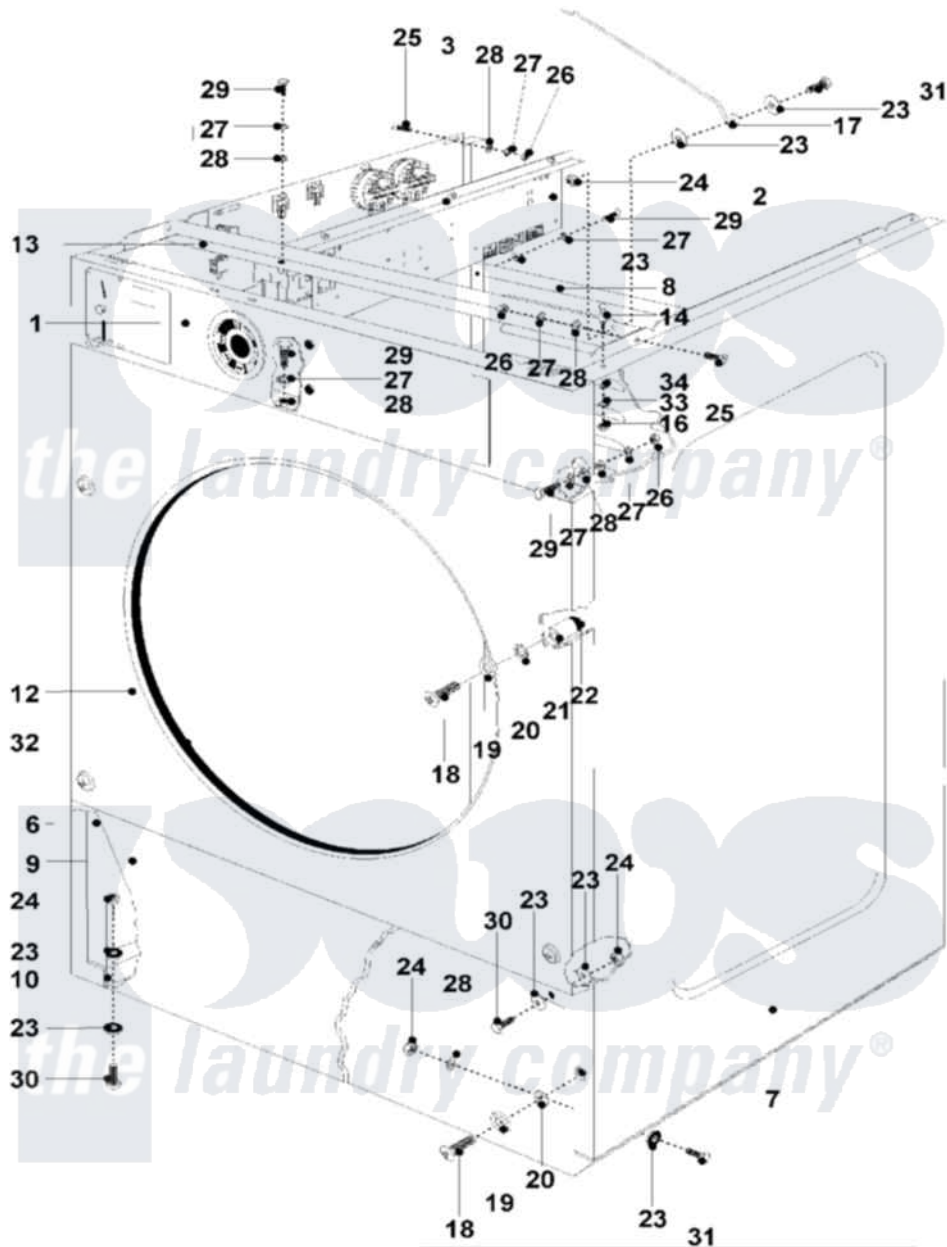

Maytag MFR18PDAVS 02 - CABINET

Maytag [Commercial Maytag MFR18PDAVS Washer Parts](#) Parts Diagram 02 - CABINET
 Click on the part number to view part

Item	Original Part Number	Replaced By	Status	Part Description
001	NLA		Not Available	PANEL, CONTROL (W/MKII)
002	23003770			Holder, Condenser
003	23003771			Holder, Elec. Component Box
006	23003291			Panel, Side
007	23003293			Panel, Side
008	23003295	23001434		Panel, Rear
009	23001436			Panel, Access
010	23003298			Support, Side Panel
012	23003362	23003798		Front Panel, 24 x 25 15/16
013	NLA		Not Available	HOLDER, COMPONENTS
014	23001332			Alignment Pin
016	23002466	8184504		Nut
017	23001330			Rod, Top Panel Support
018	23003772	23001446		Screw
019	23001204			Washer, Finishing
020	23001447			Washer, Fiber

021	23002860		Tube, Distance
022	23001448		Nut, Rapid
023	23002469	23001309	Washer Lu
024	23002471	23001310	Nut, Self Locking
025	NLA	Not Available	BOLT (M6X16)
026	23003773	Not Available	NUT M6
027	23002440		Washer, Spring Lock
028	23003774	23002756	Lockwasher
029	23002461		Screw
030	23002462		Screw Lu
031	23002861		Screw Lu
032	23002473		Rubber, Protective
033	23002465	23004485	Lock Washer M5
034	23002862	23001708	Washer