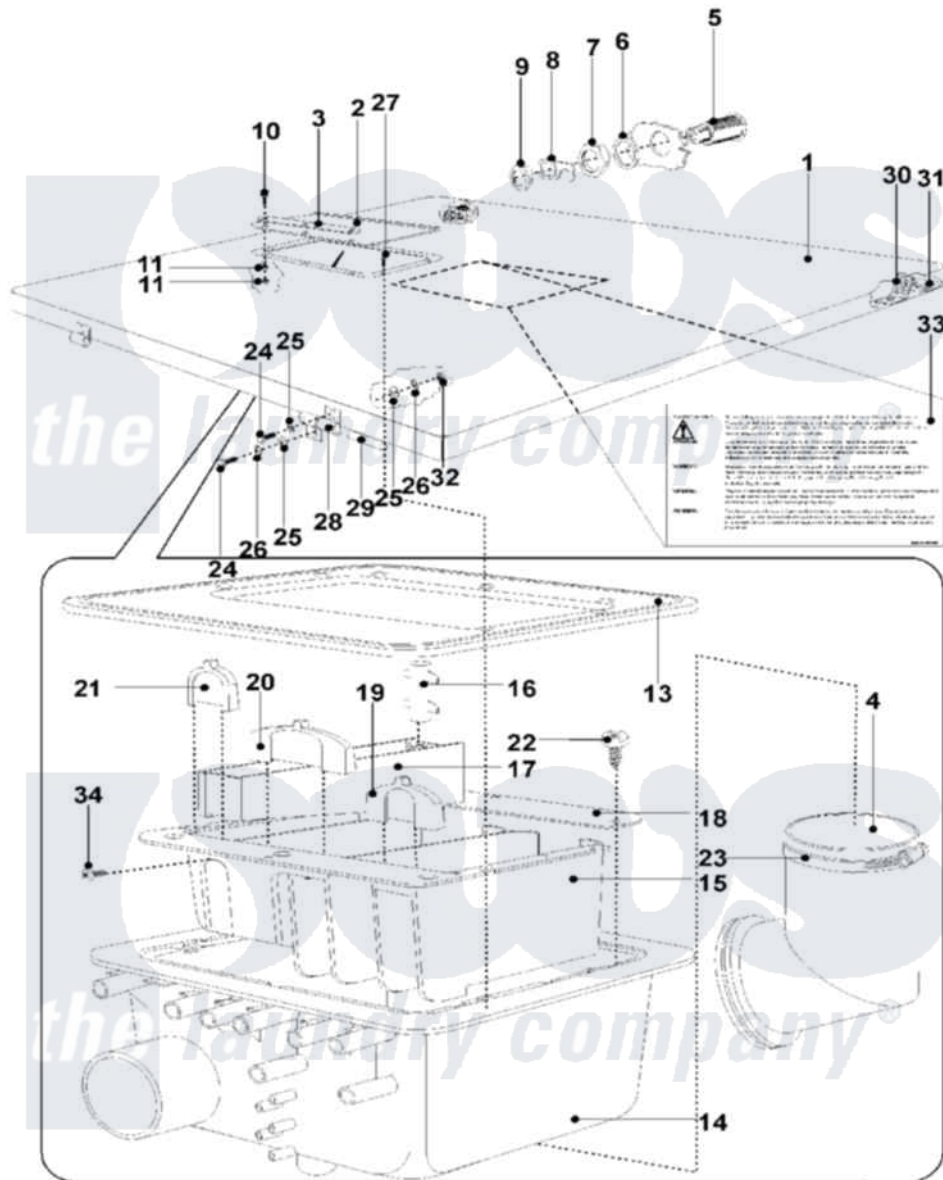

Maytag MFR18PDAVS 04 - TOP COVER AND SOAP BOX

Maytag Commercial Maytag MFR18PDAVS Washer Parts Parts Diagram 04 - TOP COVER AND SOAP BOX
 Click on the part number to view part

Item	Original Part Number	Replaced By	Status	Part Description
001	23003779			Cover W/Two Locks
002	23001003			Rubber Cover, Soap Box
003	23003781			Dispenser Cover Retainer
004	23001005			Rubber Hose, Soap Box
005	23001006			Lock, Top Panel
006	23001007			Washer M21x27x1
007	23001008			Nut, Lock
008	23001009			Hook, Lock
009	23001011			Nut
010	23001012			Screw
011	23002652			Nut
013	23001015			Rubber Seal, Soap Box
014	23001016			External Soap Hopper
015	23001017			Soap Hopper Insert
016	23001018			Syphon Hose
017	23001019			Fabric Softner Insert

018	23001020		Insert Retainer
019	23001021		Prewash Diverter
020	23001022		Mainwash Diverter
021	23001023		Fabric Softner Diverter
022	23003782		Screw 3 Stainless Steel Lu
023	23001025		Clamp, Hose
024	23002461		Screw
025	23003012		Washer Lu
026	23002440		Washer, Spring Lock
027	23002894	23003484	Screw
028	23001030		Hinge, Top Cover
029	23001031		Shaft, Hinge
030	23001032		Spring Clip
031	23001033		Rivets, Blind Lu
032	23002436	Not Available	NUT (M6)
033	23001550		Sticker, Service Warning
034	23003783		Screw 2