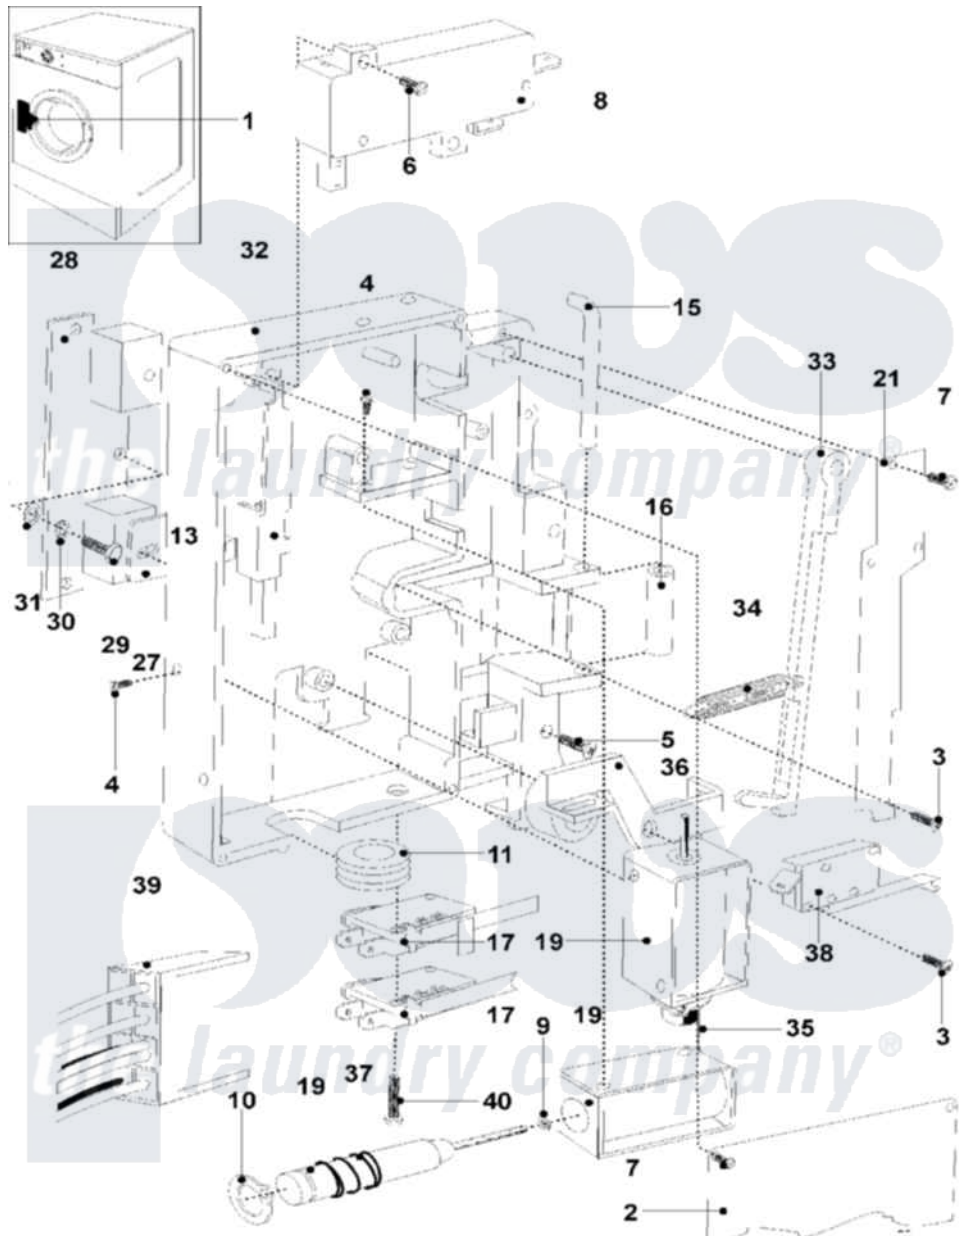

Maytag MFR18PDAVS 05 - DOOR LOCK

Maytag Commercial Maytag MFR18PDAVS Washer Parts Parts Diagram 05 - DOOR LOCK
 Click on the part number to view part

Item	Original Part Number	Replaced By	Status	Part Description
001	23003799			Lock, Door 120V
"	Y23002897			Door Lock Assembly
002	23001130			Plate, Cover
003	23003115	23001131		Screw
004	23002869			Screw
005	23003784	23001133		Screw
006	23003114			Screw Lu
007	23003113	23002869		Screw
008	23001135			Bimetal, Actuator
009	23001136			Washer
010	23001137			Ring, Retaining
011	23001138			Bushing, Cable Passage
013	23001140			Small Lock Hook
015	23001142			Retainer, Lock Tube
016	23001143			Tube, Lock
017	23001144			Microswitch, Lever

019	23001146		Coil
"	23001147		Coil
021	23001149		Leaf Spring, Latch Bar
027	23001155	23001368	Shim, Hinge Base
028	23001156		Spacer, Lock
029	23002422	23001157	Bolt
030	23002440		Washer, Spring Lock
031	23002424		Washer M6.4
032	Y23002898		Ground, Plate Lock
033	23002899		Handle, Locking Part
034	23002900		Spring, Locking Part
035	23002901	23001152	Cord, Emergency Opening
036	NLA	Not Available	LEVEL, OPENING
037	23002903		Spring, Locking Part
038	23002337		Microswitch, Lever
039	23002904		Wiring, Door Lock
"	23002905		Wiring Harness, Doorlock
040	23002906		Screw