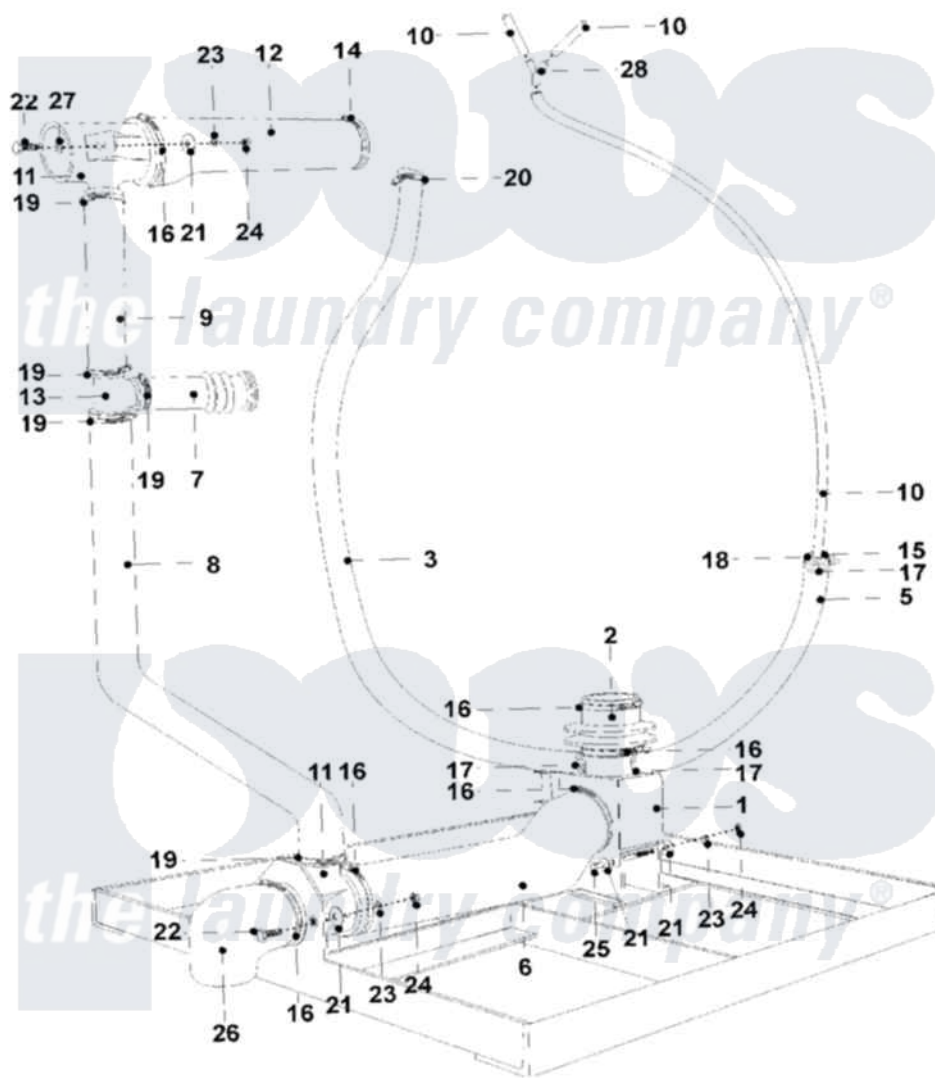

Maytag MFR18PDAVS 06 - DRAIN AND HOSE ASSY

Maytag Commercial Maytag MFR18PDAVS Washer Parts Parts Diagram 06 - DRAIN AND HOSE ASSY
 Click on the part number to view part

Item	Original Part Number	Replaced By	Status	Part Description
001	23001244			Valve, Drain
"	23001402			Valve, Drain
002	23002907	23001245		Tub To Drain Hose
003	23001549			Hose, Outlet Lu
005	23001247			Hose, Air Dome
006	23001248			Hose, Drain
007	23001250			Corrugated Vent Hose
008	23001251			Lower Overflow Hose
009	23001251			Lower Overflow Hose
010	23001252			Upper Pressure Switch Hose
011	23001253			Tee, Drain
012	23001254	23004241		Hopper To T-Hose
013	23001255			Tee, Overflow Hose
014	23001256	34001289		Clamp, Hose
015	23001257	596669		Clamp, Manifold
016	23001258	696392		Hose Clamp

017	23001259		Clamp, Corbin
018	23001260		Pressure Switch Hose Fitting
019	23001261	616099	Clamp
020	23001262	616099	Clamp
021	23002437		Washer M8
022	23002475	23001264	Bolt M8x20
023	23002439	23001265	Washer
024	NLA	Not Available	NUT M8
025	23002908		Screw
026	23002015		Elbow
027	23003769	23001203	Washer