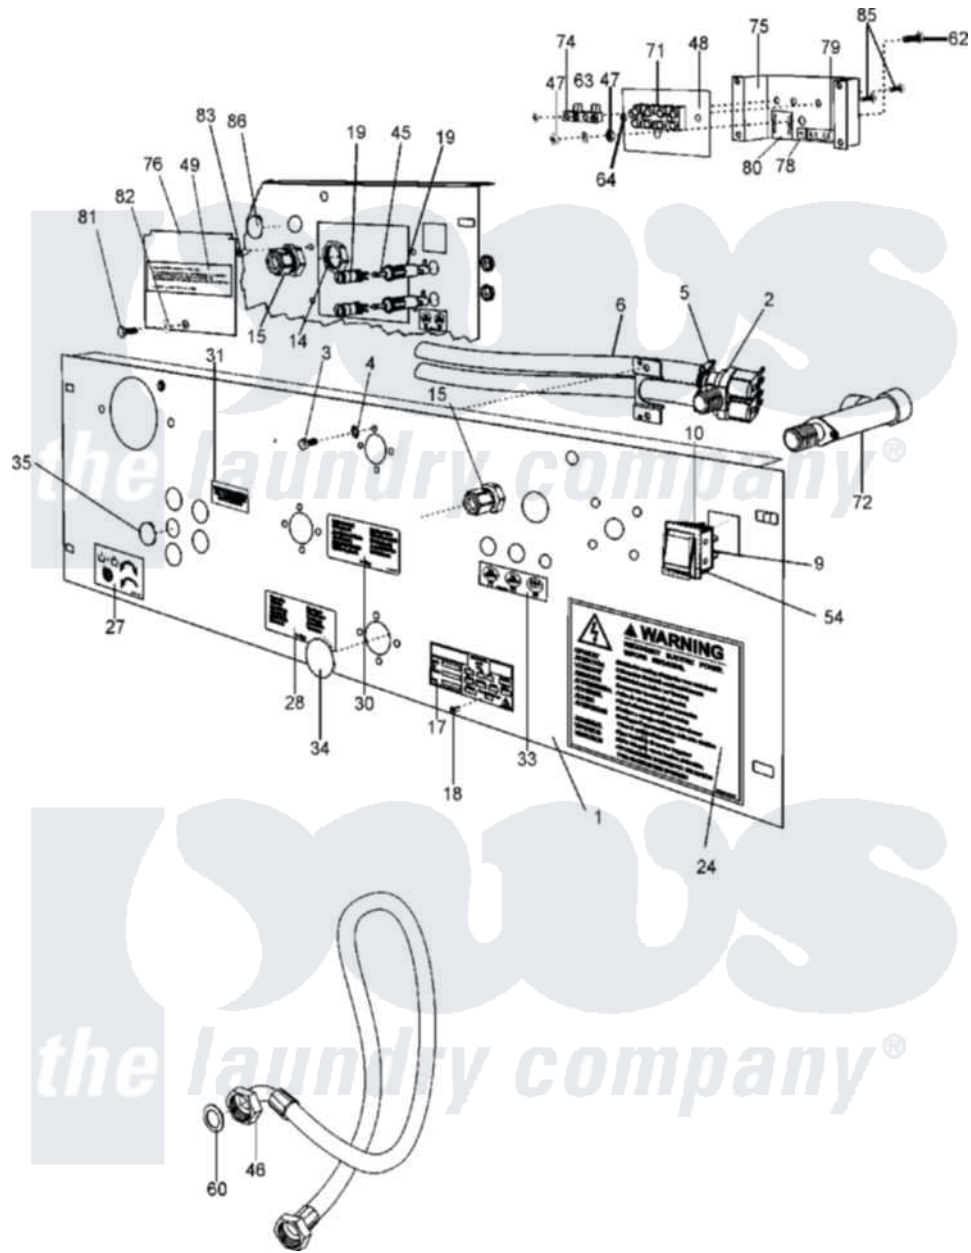

Maytag MFR18PDAVS 07 - WATER VALVE AND REAR PANEL

Maytag [Commercial Maytag MFR18PDAVS Washer Parts](#) Parts Diagram 07 - WATER VALVE AND REAR PANEL
 Click on the part number to view part

Item	Original Part Number	Replaced By	Status	Part Description
001	23003658			Bridge, Rear
002	23001455			Valve, Two Way
"	23001456			Valve, Two Way
003	23002423	23001361		Bolt
004	23002111	23001013		Lock Washer External Teeth M4
005	23001506	596669		Clamp, Manifold
006	23001507			Waterhose
009	23001529			Button
010	23001452			Square Plug
014	23002197			Med. Strain Relief Nut
015	23002196			Protector, Cable
018	23002187			Bolt, Firing
019	23001462			Holder, Fuse
024	23001465			Sticker, Electricity Warning
027	23001468			Sticker, Spin Direction
028	23001469			Sticker, Hot Water

030	NLA		Not Available	STICKER, COLD HARD WATER
031	23001509			Sticker, Pipe Thread
033	NLA		Not Available	STICKER (1A)
035	23001476			Plug, Water Inlet
045	23001463			Fuse
"	23001508			Fuse
046	23001523			North American, Hose
047	23002651	23001312		Mut M6
048	23003800			Insulation
049	NLA		Not Available	LABEL, TERMINAL
054	23001532			Cover, Button
060	23002921			Washer, Fill Hose
062	23002806			Screw
063	23002425			Locker Washer M6
064	23003666	23001014		Nut M4
071	23002923			Board, Terminal
072	23002924			T-Part
074	23002154			Housing, Connector
075	23003803			Box, Terminal
076	23003661			Terminal Cover Lu
078	NLA		Not Available	LABEL, TERMINAL
079	23003801			Phase Sticker
080	23003802		Not Available	SUPPLY LABEL
081	23002422	23001157		Bolt
082	23002424			Washer M6.4
083	23001033			Rivets, Blind Lu
085	NLA		Not Available	SCREW (M4X20)
086	23003785			Plug