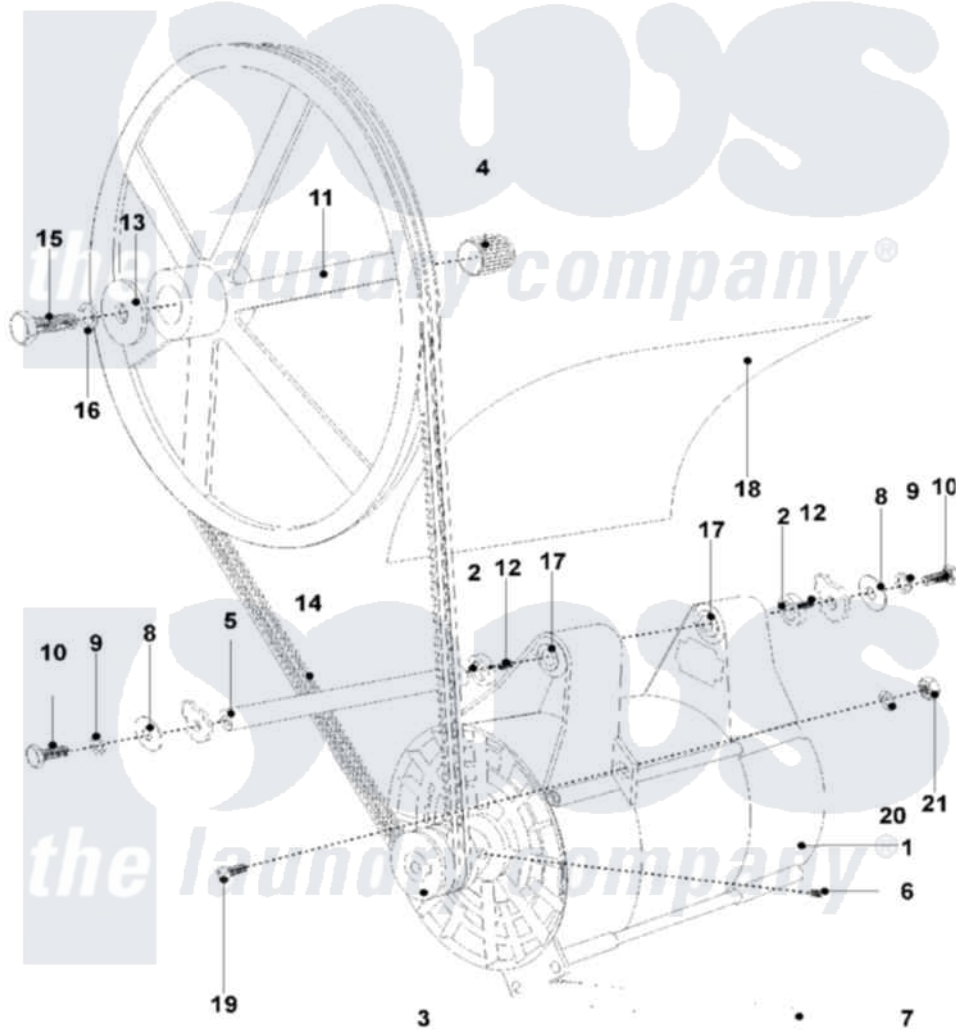

Maytag MFR18PDAVS 08 - MOTOR AND BASKET PULLEY

Maytag [Commercial Maytag MFR18PDAVS Washer Parts](#) Parts Diagram 08 - MOTOR AND BASKET PULLEY
 Click on the part number to view part

Item	Original Part Number	Replaced By	Status	Part Description
001	23001403			Motor
"	23001405			Motor
002	23003329			Ring, Sliding
003	23001409			V-Pulley
004	23001410			Ring, Tolerance
005	23003330			Shaft, Motor
006	23002929			Screw, Socket Set
007	23001413			Motor, Spring
008	23003788			Washer M10.5
009	23002654			Washer
010	23001905			Bolt M10x25
011	23001415			Pulley, Basket
012	23003267			Pulley Set Screw
013	23001282			Washer
014	23001417			V-Belt
015	23003332	23001418		Bolt

016	23002658		Washer
017	23001420		Motor, Suspension Rubber
018	NLA	Not Available	COVER, PLASTIC
019	23002718		Screw
020	NLA	Not Available	LOCKWASHER (M3)
021	23002958		Nut M3