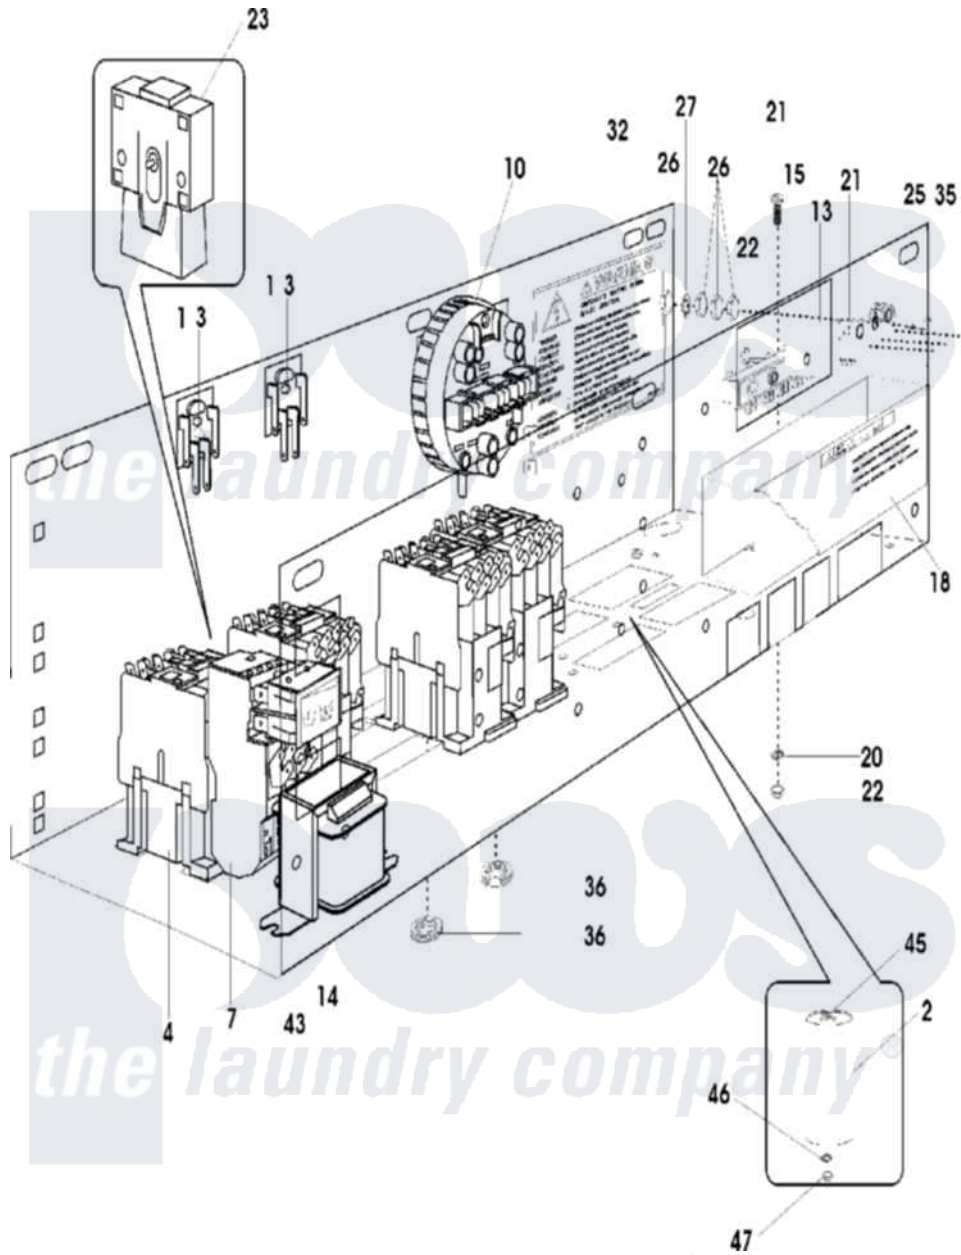

Maytag MFR18PDAVS 09 - MAIN CONTROL

Maytag Commercial Maytag MFR18PDAVS Washer Parts Parts Diagram 09 - MAIN CONTROL
 Click on the part number to view part

Item	Original Part Number	Replaced By	Status	Part Description
001	23001094			Bridge, Rectifier
002	23001096			Capacitor
"	23001357			Capacitor
003	23001099			Socket, Pc Board Socket
004	23001100	23003750		Frequency Inverter Contactor
"	23001101	23003751		Contactor Lc1 D12
"	23001547			Contactor
"	23003671			Contactor
"	23003750			Frequency Inverter Contactor
"	23003751			Contactor Lc1 D12
"	23003804			Contactor, D09 115V
"	23003805			Contactor, D12 115V
007	23001106			Relay, Thermal Overload
"	23002101	23003757		Overload Relay 5.5-8A
"	23003756			Overload Relay 4-6a
"	23003757			Overload Relay 5.5-8A

010	23001513		Switch, Water Level
"	23003748		Switch, Water Level
013	23002154		Housing, Connector
014	23001114		Rocker Switch, Prewash/No Prew
015	23001115		Terminal Block Insulation
018	23001118		Sticker, Liquid Soap
020	23002111	23001013	Lock Washer External Teeth M4
021	23002398	23001089	Screw
022	23003666	23001014	Nut M4
023	23003762		Mechanical Interlock
025	23002806		Screw
026	23002651	23001312	Mut M6
027	23002425		Locker Washer M6
032	23001465		Sticker, Electricity Warning
035	23002505		Plate, Earth
036	23001138		Bushing, Cable Passage
043	23003667		Transformer, Control Board
"	23003709		Transformer, Control Board-120V
045	23003668		Resistor
046	23003675		Washer
047	NLA	Not Available	NUT (M12)