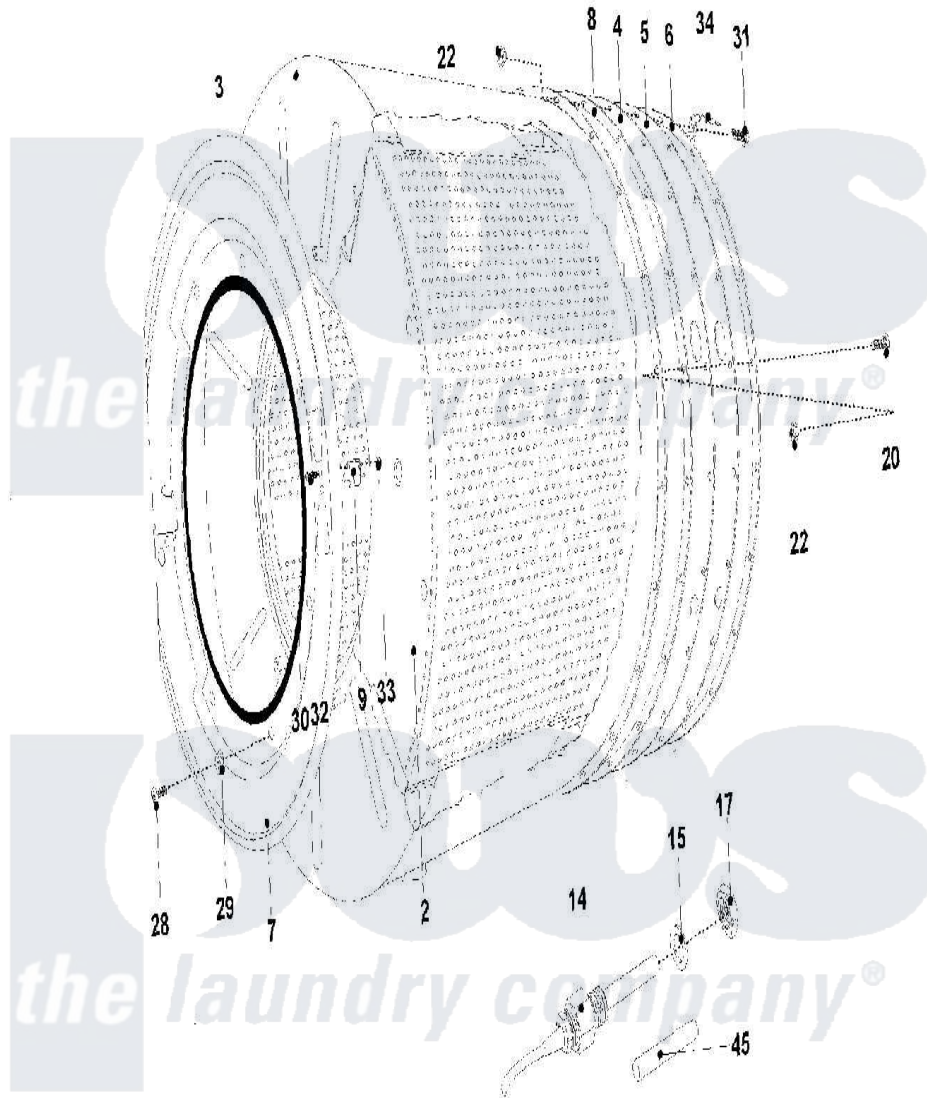

Maytag MFR18PDAVS 10 - BASKET AND OUTER SHELL

Maytag [Commercial Maytag MFR18PDAVS Washer Parts](#) Parts Diagram 10 - BASKET AND OUTER SHELL
 Click on the part number to view part

Item	Original Part Number	Replaced By	Status	Part Description
002	23003335	23003747		Drum/Shaft
"	23003747			Drum/Shaft
003	23003806			Tub
004	23003790			Plate Base Without/Holes
005	23001383			Plate, Back
006	NLA		Not Available	RING
007	NLA		Not Available	SHIELD
008	23001387			Gasket, Shell
009	23001200			Hinge, Mirco Switch
014	23003807			Temperature, Sensor Holder
015	23002179			Washer Nut M14
017	23002936			Temperature, Sensor Holder, Nut M14
020	23002646			Screw
022	23001607	23001266		Nut M8
028	23002617	23001777		Screw, Drive
029	23001204			Washer, Finishing

030	23002473	Rubber, Protective	
031	23003765	Bolt M8x35	
032	23002398	23001089	Screw
033	23003666	23001014	Nut M4
034	23003791	Plate, Motor Wiring Fixation	
037	23003792	Plug 6 Diam.	