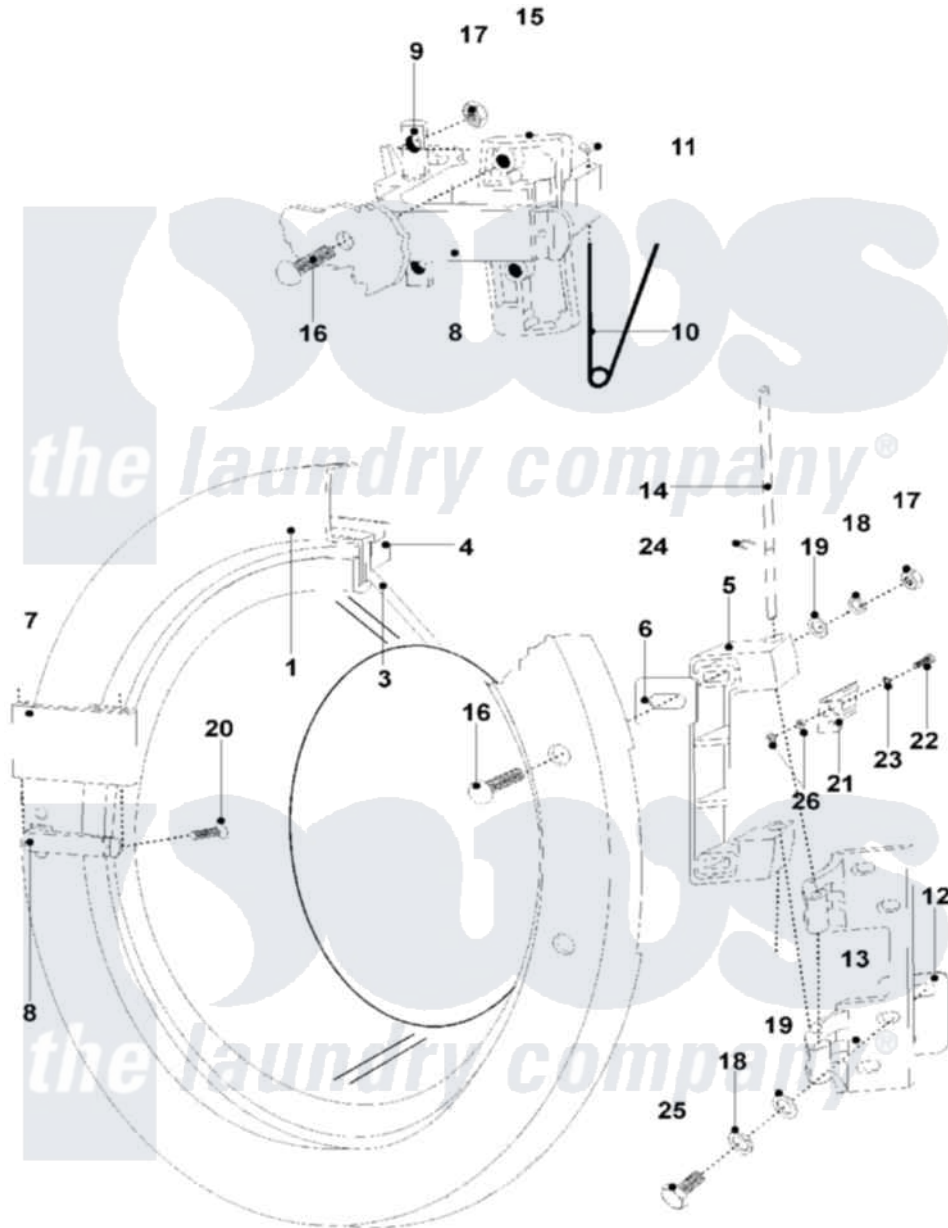

Maytag MFR18PDAVS 11 - DOOR

Maytag [Commercial Maytag MFR18PDAVS Washer Parts](#) Parts Diagram 11 - DOOR
 Click on the part number to view part

Item	Original Part Number	Replaced By	Status	Part Description
001	23001363			Ring, Door
003	23001364			Glass, Door
004	23001365			Rubber, Door Glass
005	23001366			Plate, Hinge
006	23001166			Shim, Hinge Plate
007	23003700	12001889		Kit, Door Handle Assembly Handle Front And Back Included
008	23003633			Lever, Door
009	23001168			Door Handle Pivot Pin
010	23001169			Spring, Handle Lever
011	23002499			Spring Retaining Clip
012	23001368			Shim, Hinge Base
013	23001369			Pin, Door Lock
014	23001172			Shaft, Door Hinge
015	23001370			Door Handle Block W/Pin
016	23001175			Screw

017	23002280		Nut M6
018	23002130	23001158	Lockwasher
019	23002424		Washer M6.4
021	23001373		Microswitch, Activating Plate
022	23001781	23001179	Screw
023	23002111	23001013	Lock Washer External Teeth M4
024	23001181		Ring, Retaining
025	23002279	23002462	Screw Lu
026	23003794		Washer