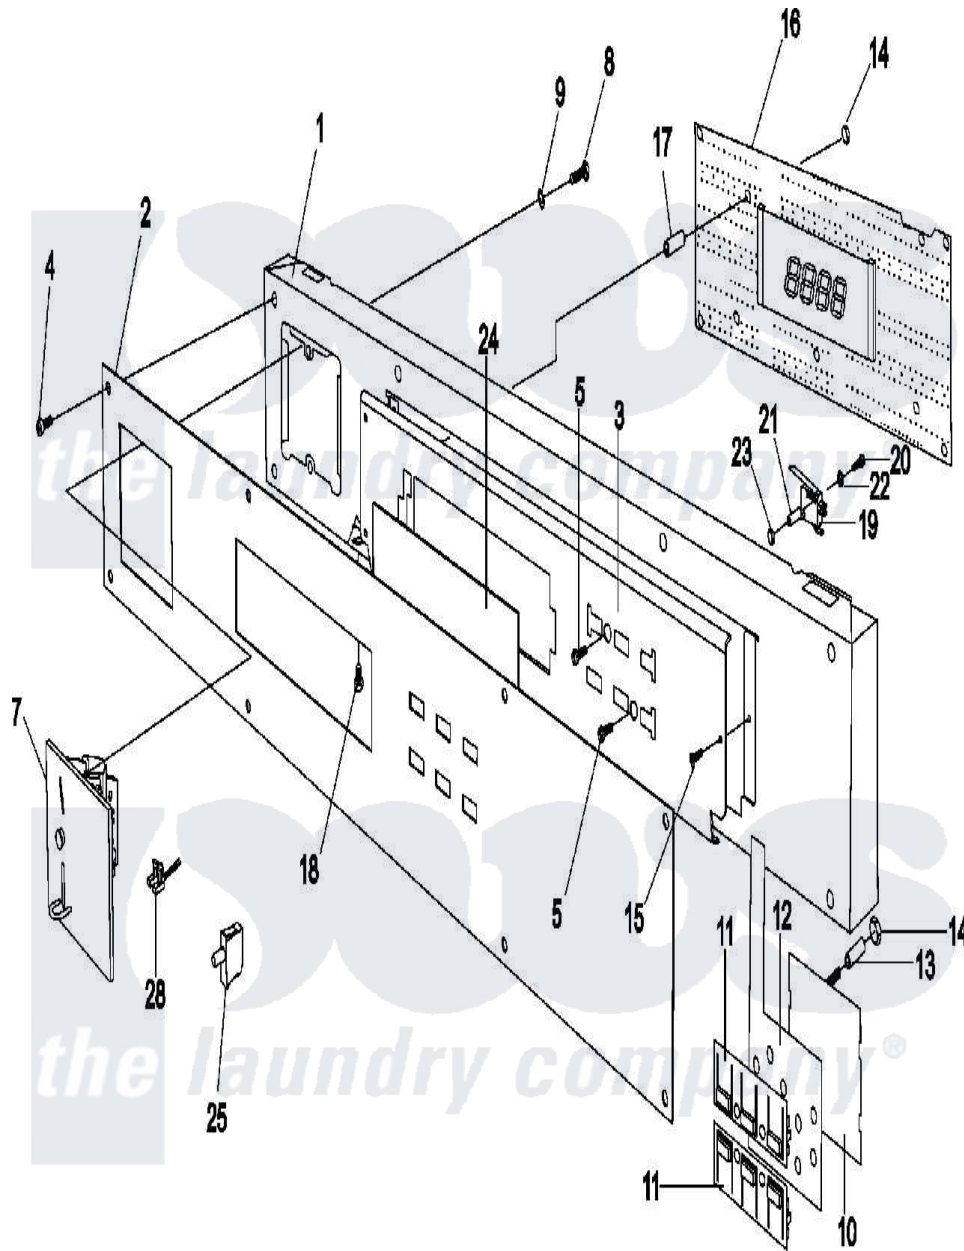

Maytag MFR18PDAVS 13 - CONTROL PANEL

Maytag [Commercial Maytag MFR18PDAVS Washer Parts](#) Parts Diagram 13 - CONTROL PANEL
 Click on the part number to view part

Item	Original Part Number	Replaced By	Status	Part Description
001	23003636	23003723		Control Panel
"	23003723			Control Panel
002	23003721			Facia, Control Panel Mfr18
"	23003813	23003721		Facia, Control Panel Mfr18
003	23003809			Program, Holder
004	23003810	W10131119		Screw, 8-18 X 5/16
005	23001372			Screw
007	23003644			Coin Drop
008	23002465	23004485		Lock Washer M5
009	23003797			Retaining Bolt
010	23003645			Holder
011	23003646			Buttons, Row Of 3
012	23003647			Switch, Membrane
013	23003648			Tube
014	23003649	M0282005		Nut-Keys
015	23003811			Screw

016	23003705	23003735	Control Board
"	23003735		Control Board
017	23003651		Tube
019	23001145		Microswitch, Lever
020	23003652		Screw, Switch
021	23003653		Spacer
022	23003654		Washer M3.2
023	23002958		Nut M3
024	23003655	W10131114	Cover, Display
025	23003656		Switch, Coin Box
026	23003657		Sensor, Optic