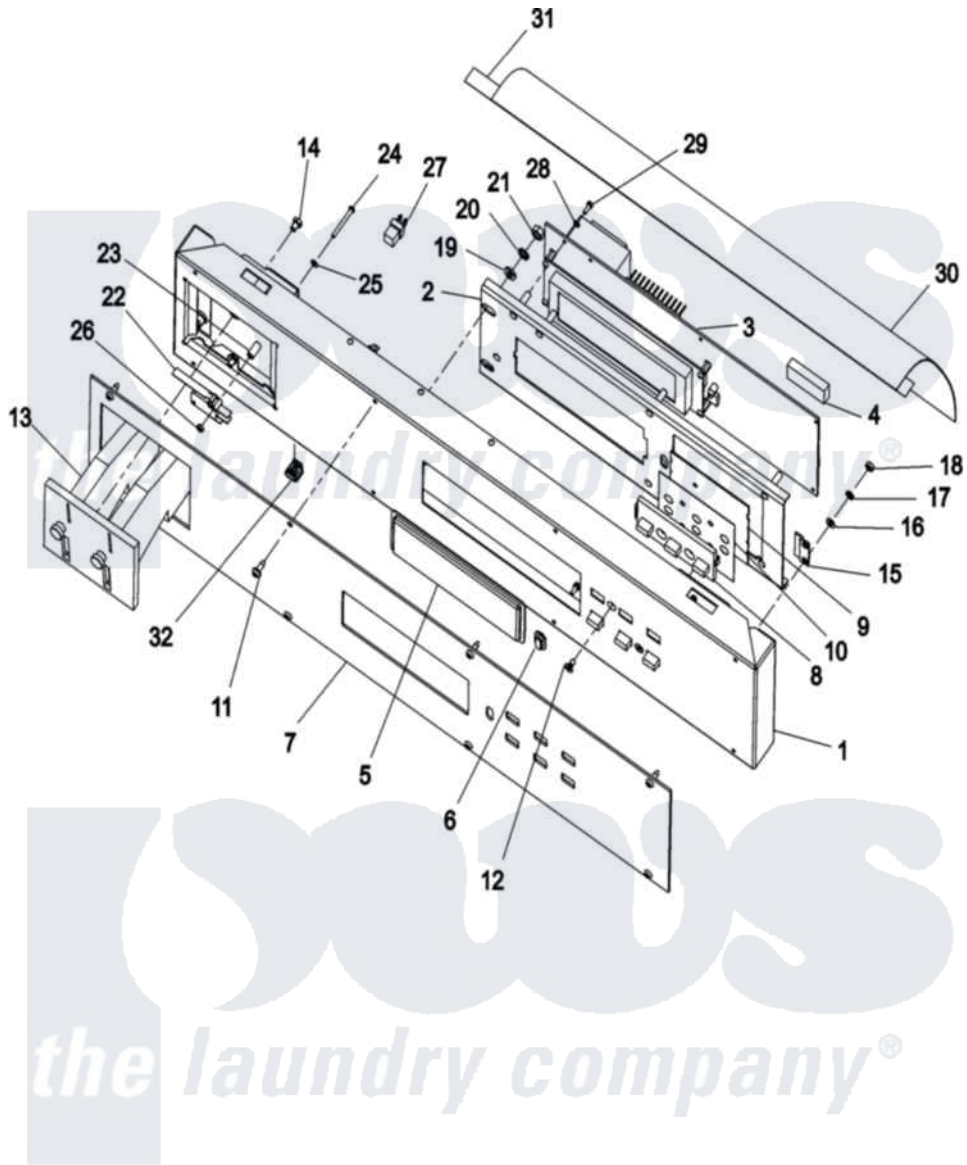

Maytag MFR18PDCWS 06 - CONTROL PANEL

23-Feb-06
520 794

Maytag [Commercial Maytag MFR18PDCWS Washer Parts](#) Parts Diagram 06 - CONTROL PANEL
 Click on the part number to view part

Item	Original Part Number	Replaced By	Status	Part Description
001	23004302			Bracket, Control Panel Lu
002	23004117			Bracket, Control Board Lu
003	23004118			MC4 Control Board
004	W10387042			MC5 Coin Program Chip Starting With Series 22
005	23004119			Display Lens
006	23004120			Infrared Lens
007	23004303			Control Panel, Facia Mfr18 Lu
008	23003646			Buttons, Row Of 3
009	23004122			Membrane Switch
010	23004123			Membrane Switch Plate
011	23003810	W10131119		Screw, 8-18 X 5/16
012	23003811			Screw
013	23004075			Dual Coin Drop Canada
"	23004124			Coin Drop
"	23004167			Optic Switch
014	23003797			Retaining Bolt

015	23004125		Z-Bracket
016	23002438		Washer M4.3
017	23002950		Lock Washer M4
018	23003666	23001014	Nut M4
019	23003778	23002756	Lockwasher
020	23002756		Lockwasher
021	23003773	Not Available	NUT M6
022	23001145		Microswitch, Lever
023	23003653		Spacer
024	23003652		Screw, Switch
025	23003654		Washer M3.2
026	23002958		Nut M3
027	23004127		Emergency Stop Interconnect
028	23002865	23001054	Washer, Locking
029	23004061		Screw M3 X 8
030	NLA	Not Available	COVER, PLASTIC
031	23004126		Double Sided Tape
032	23002455		Nut, Rapid
033	23004513		Kit, Convert PD To Pn