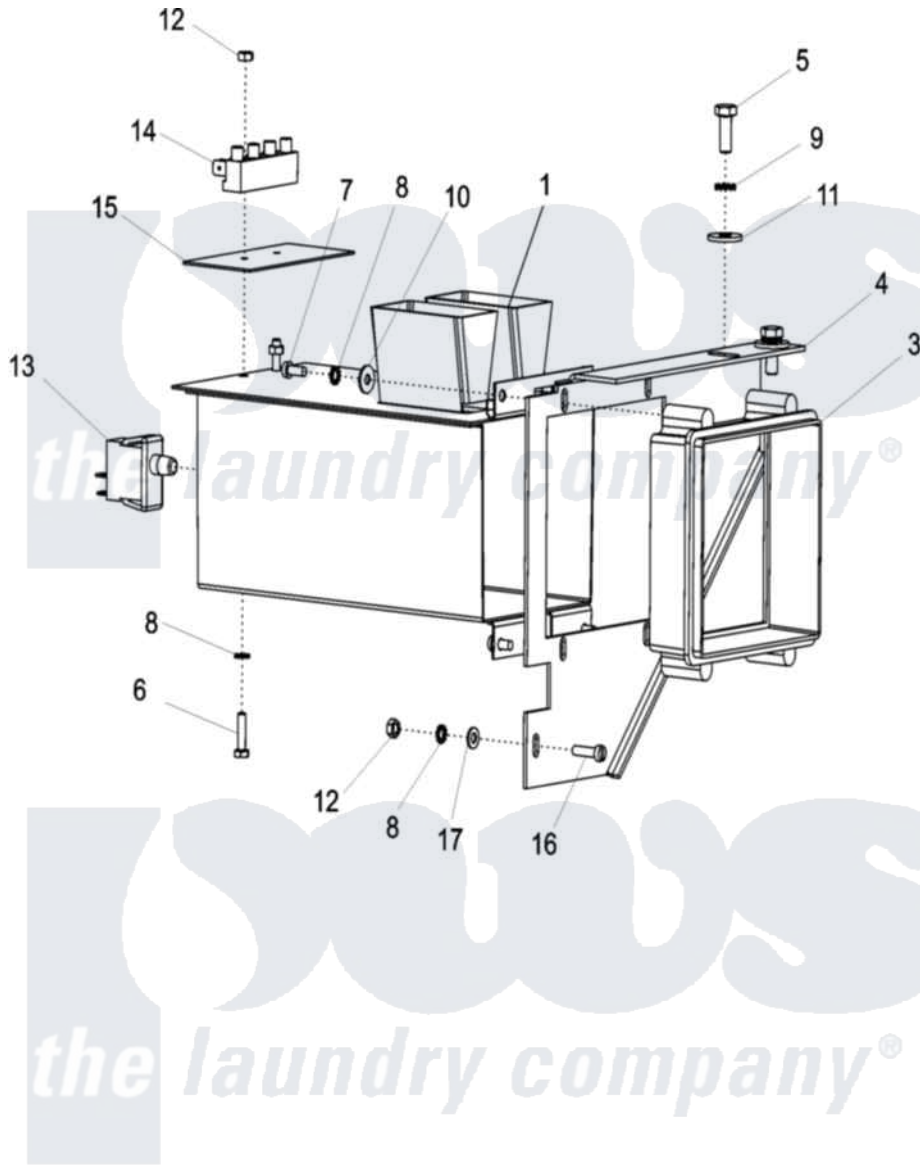

Maytag MFR18PDCWS 07 - COIN VAULT

23-Feb-05
520 789

Maytag Commercial Maytag MFR18PDCWS Washer Parts Parts Diagram 07 - COIN VAULT
 Click on the part number to view part

Item	Original Part Number	Replaced By	Status	Part Description
001	23003974			Vault, Coin Mfr18/25
003	23003775			Ornamental Part Coin Vault
004	23003776			Support, Coin Vault
005	23002461			Screw
006	23004095			Bolt M4x16
007	23002423	23001361		Bolt
008	23002950			Lock Washer M4
009	23002756			Lockwasher
010	23002504			Washer M4
011	23003012			Washer Lu
012	23003666	23001014		Nut M4
013	23003656			Switch, Coin Box
014	23001113			Housing, Connector
015	23001115			Terminal Block Insulation
016	23001012			Screw
017	23002438			Washer M4.3